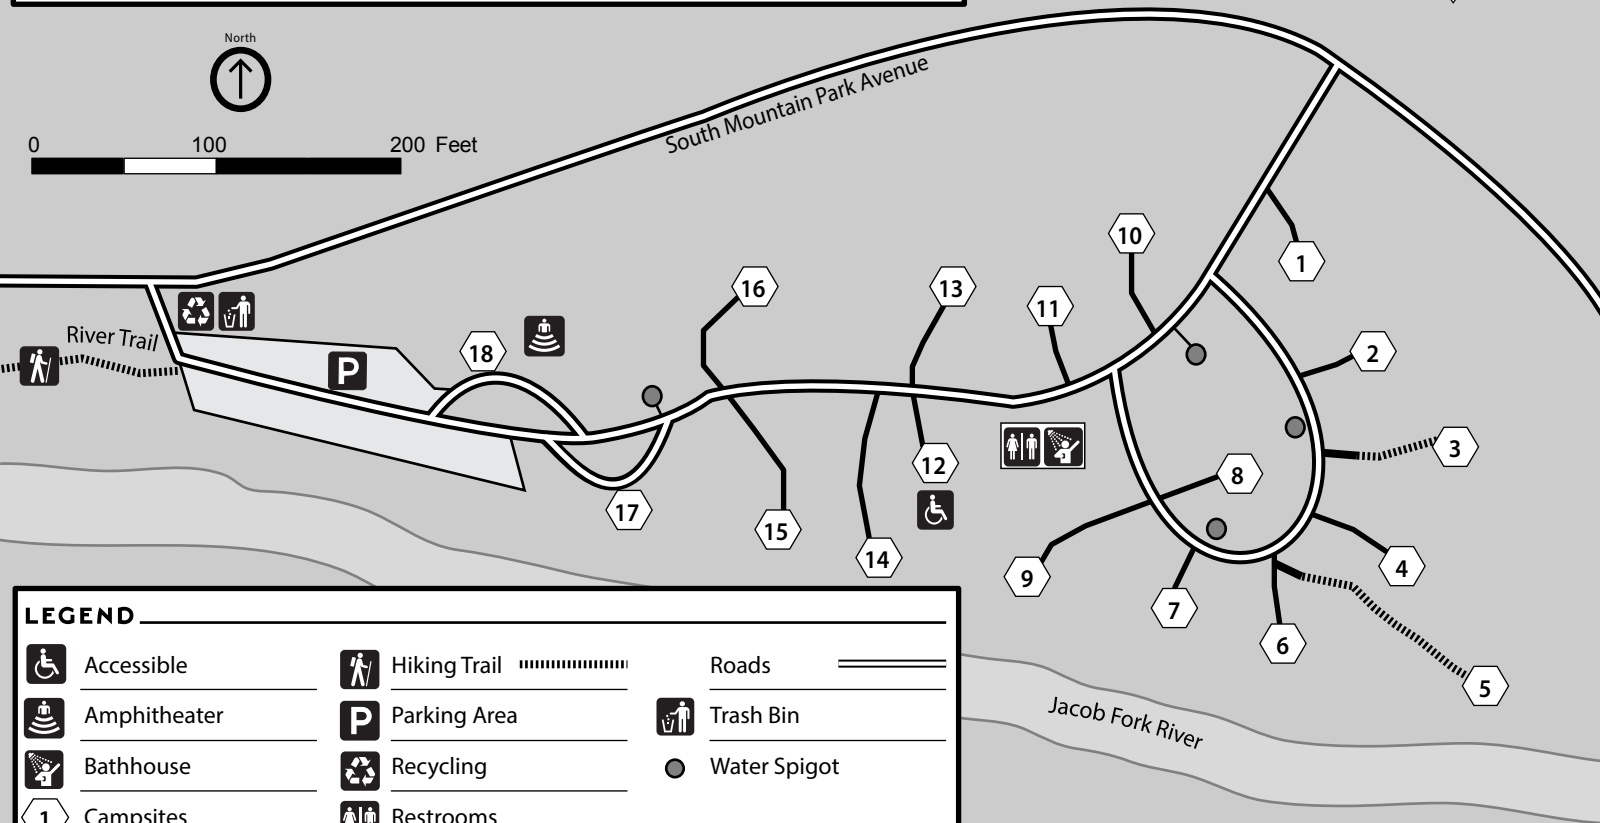

SOUTH MOUNTAINS STATE PARK

3001 South Mountain Park Avenue, Connelly Springs, NC 28612

GPS: 35.5949, -81.6105

south.mountains@ncparks.gov (828) 433-4772

LEGEND

Accessible	Hiking Trail	Roads
Amphitheater	Parking Area	Trash Bin
Bathhouse	Recycling	Water Spigot
Campsites	Restrooms	