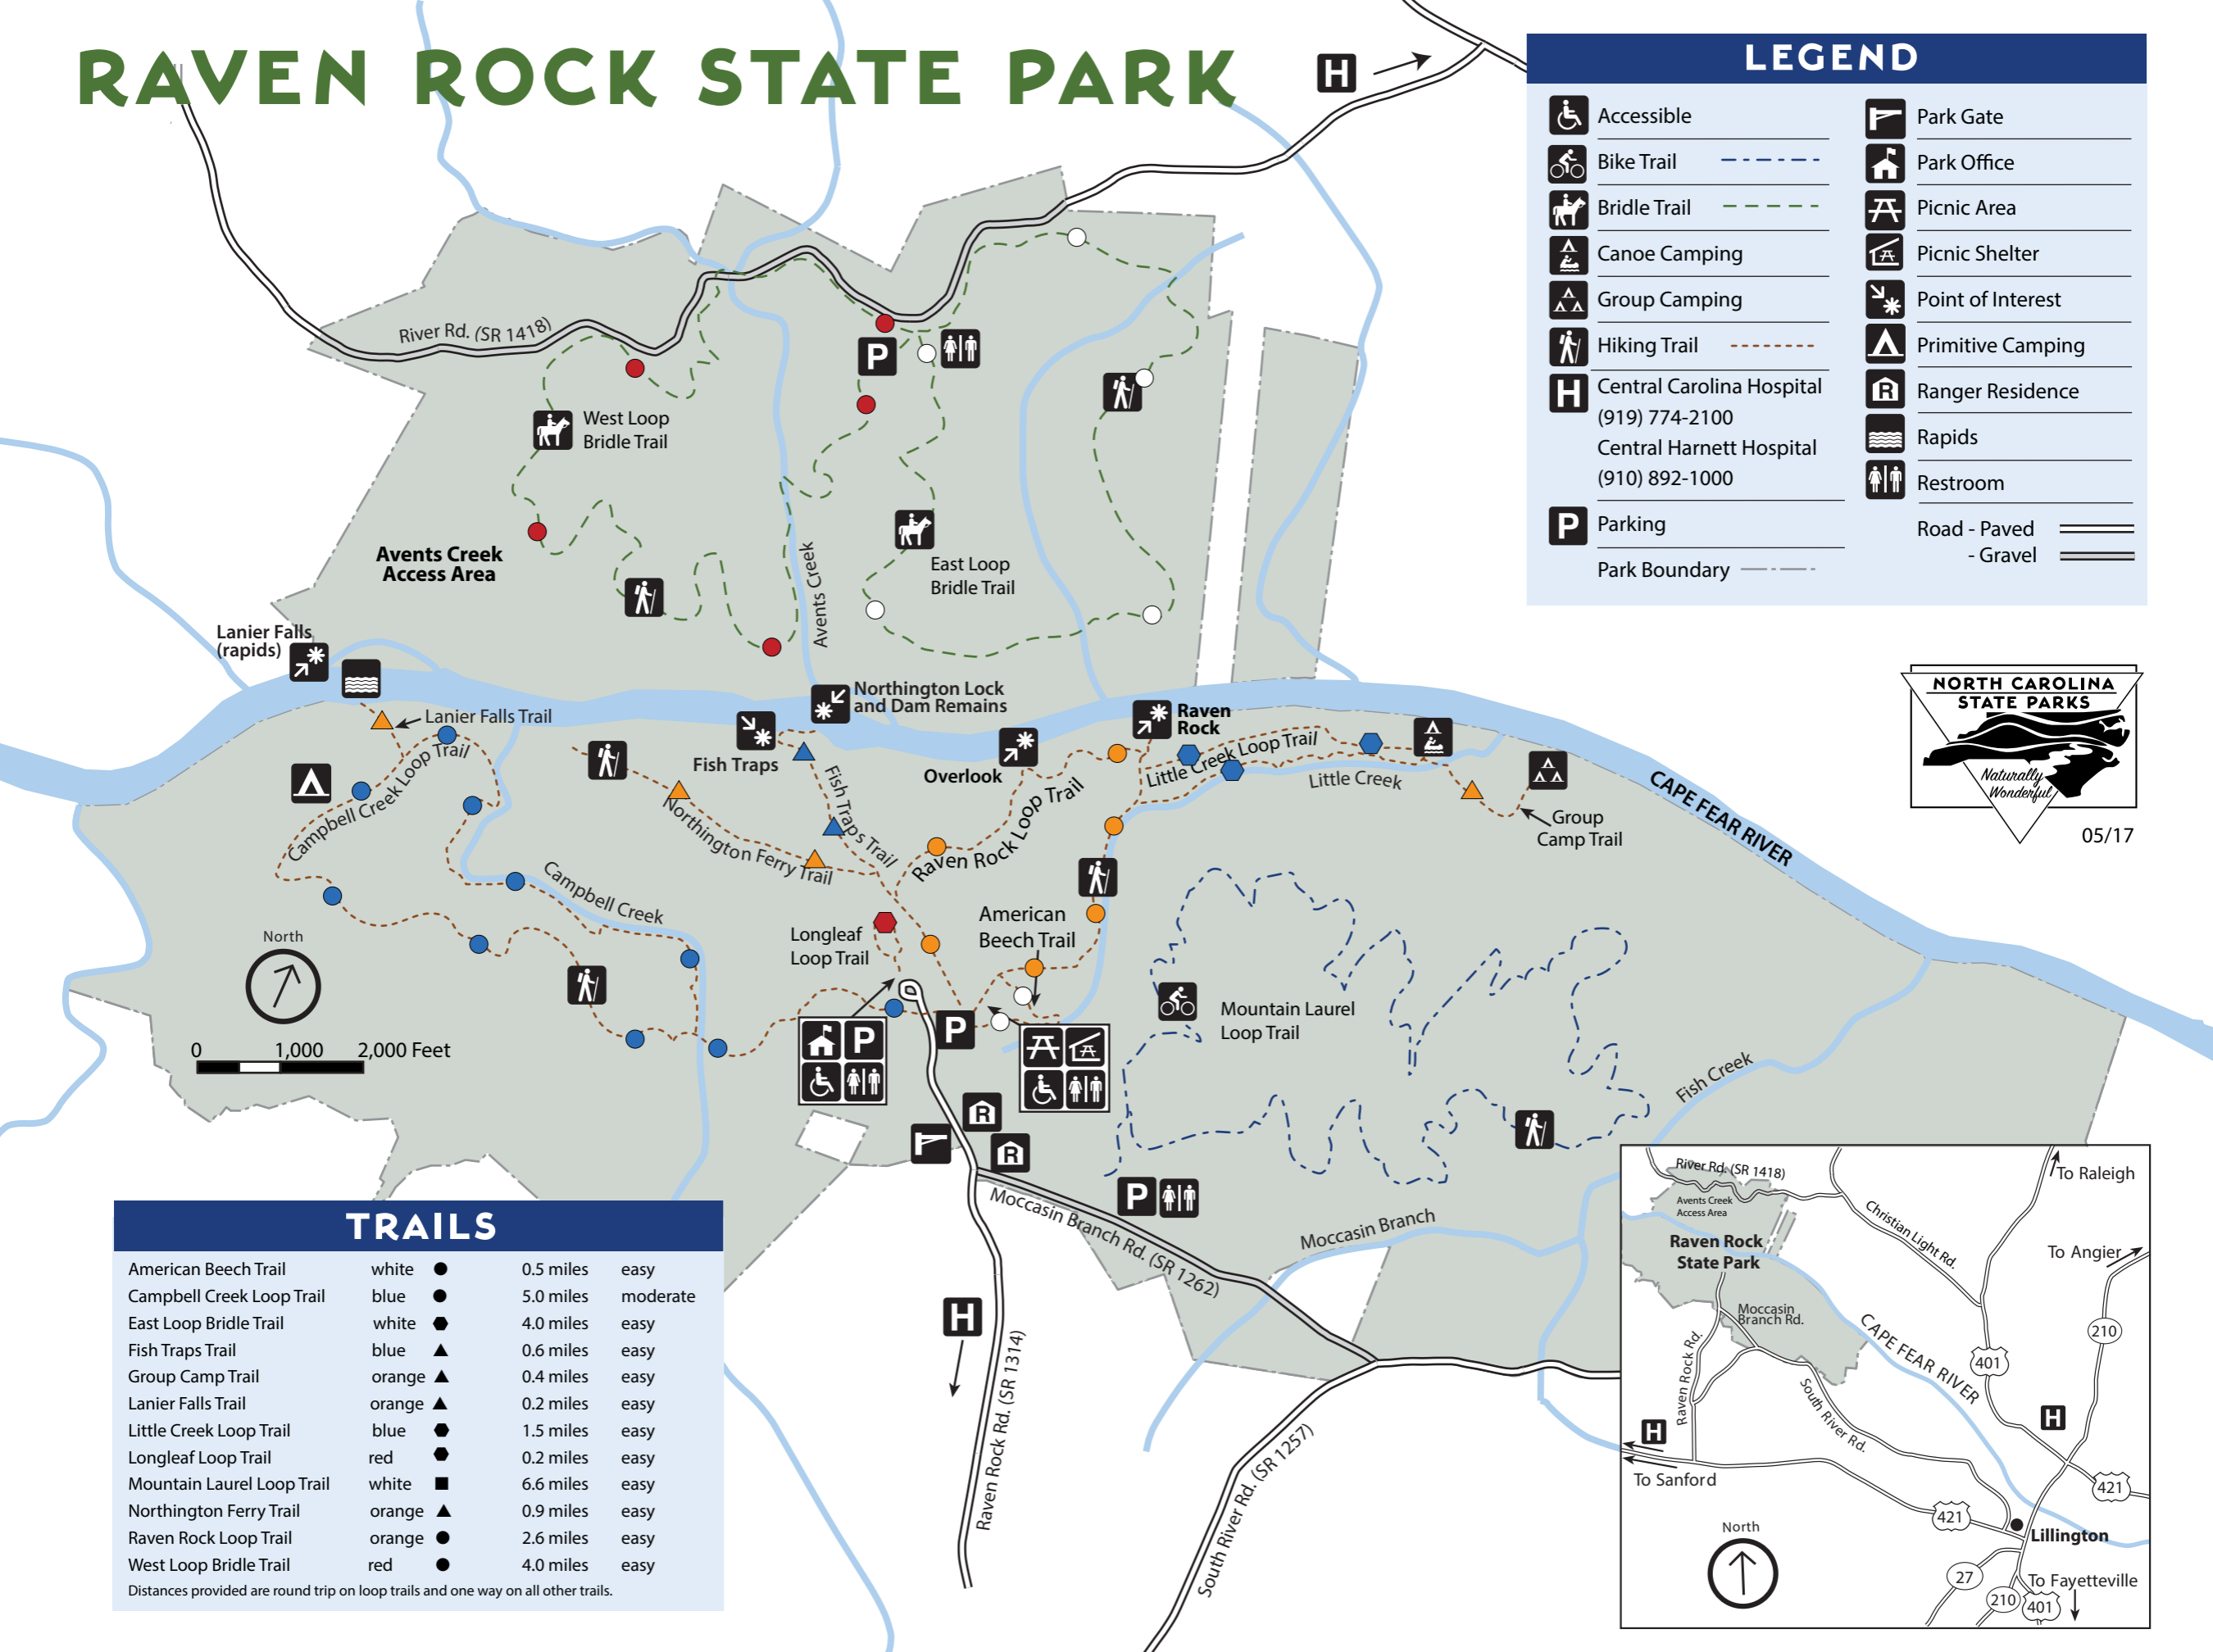

RAVEN ROCK STATE PARK

LEGEND

	Accessible		Park Gate
	Bike Trail		Park Office
	Bridle Trail		Picnic Area
	Canoe Camping		Picnic Shelter
	Group Camping		Point of Interest
	Hiking Trail		Primitive Camping
	Central Carolina Hospital (919) 774-2100 Central Harnett Hospital (910) 892-1000		Ranger Residence
	Parking		Rapids
	Park Boundary		Restroom
			Road - Paved
			- Gravel

05/17

TRAILS

American Beech Trail	white ●	0.5 miles	easy
Campbell Creek Loop Trail	blue ●	5.0 miles	moderate
East Loop Bridle Trail	white ●	4.0 miles	easy
Fish Traps Trail	blue ▲	0.6 miles	easy
Group Camp Trail	orange ▲	0.4 miles	easy
Lanier Falls Trail	orange ▲	0.2 miles	easy
Little Creek Loop Trail	blue ●	1.5 miles	easy
Longleaf Loop Trail	red ●	0.2 miles	easy
Mountain Laurel Loop Trail	white ■	6.6 miles	easy
Northington Ferry Trail	orange ▲	0.9 miles	easy
Raven Rock Loop Trail	orange ●	2.6 miles	easy
West Loop Bridle Trail	red ●	4.0 miles	easy

Distances provided are round trip on loop trails and one way on all other trails.