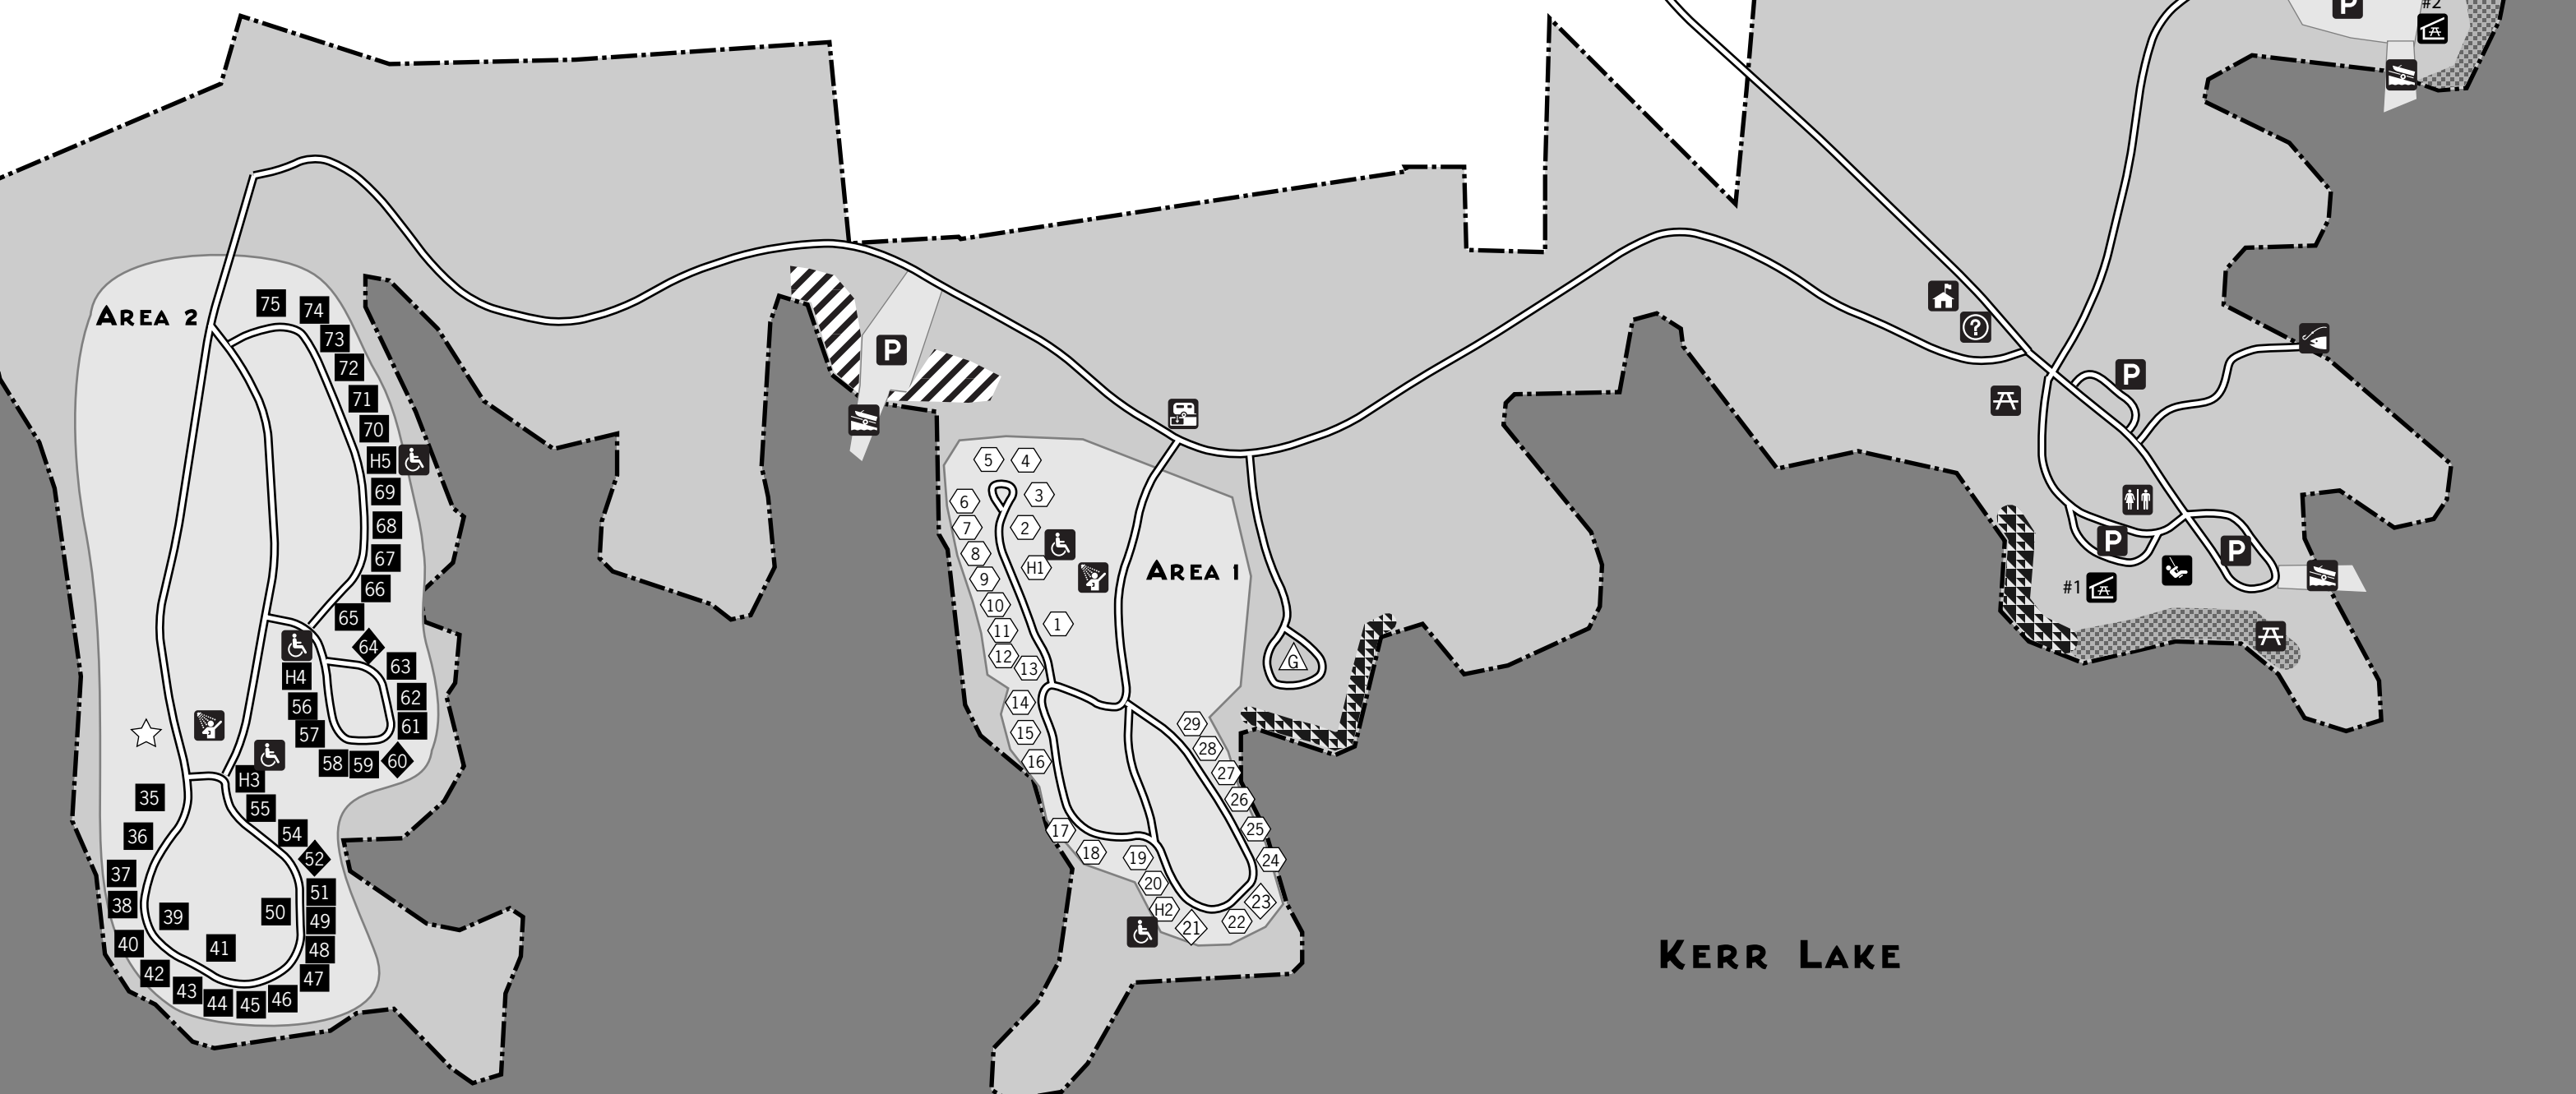

KERR LAKE STATE RECREATION AREA

HENDERSON POINT

1427 Reverend Henderson Road, Henderson, NC 27537
 GPS: 36.5312, -78.3461
 kerr.lake@ncdenr.gov (252) 438-7791

Rev Henderson Rd

KERR LAKE

LEGEND

Accessible	Community Building	Picnic Area
Bath House	Concrete Wall	Picnic Shelter
Boat Ramp	Fishing Pier	Playground
Campsite	Group Campsite	Ranger Station
Campsite - Duplex (Double Fee)	Grout Mattress	Restrooms
Campsite - Duplex with Water & Electric (Double Fee)	Information	Rip Rap
Campsite Host	Park Boundary	Roads
Campsite with Water & Electric <i>(May require up to 100' hose to connect)</i>	Parking	Sanitary Disposal Station

North

0 1000 2000 Feet

KERR LAKE STATE RECREATION AREA

HENDERSON POINT

1427 Reverend Henderson Road, Henderson, NC 27537

GPS: 36.5312, -78.3461

kerr.lake@ncdenr.gov (252) 438-7791

Rev Henderson Rd

KERR LAKE

LEGEND			
	Accessible		Community Building
	Bath House		Concrete Wall
	Boat Ramp		Fishing Pier
	Campsite		Group Campsite
	Campsite - Duplex (Double Fee)		Grout Mattress
	Campsite - Duplex with Water & Electric (Double Fee)		Information
	Campsite Host		Park Boundary
	Campsite with Water & Electric <i>(May require up to 100' hose to connect)</i>		Parking
			Picnic Area
			Picnic Shelter
			Playground
			Ranger Station
			Restrooms
			Rip Rap
			Roads
			Sanitary Disposal Station