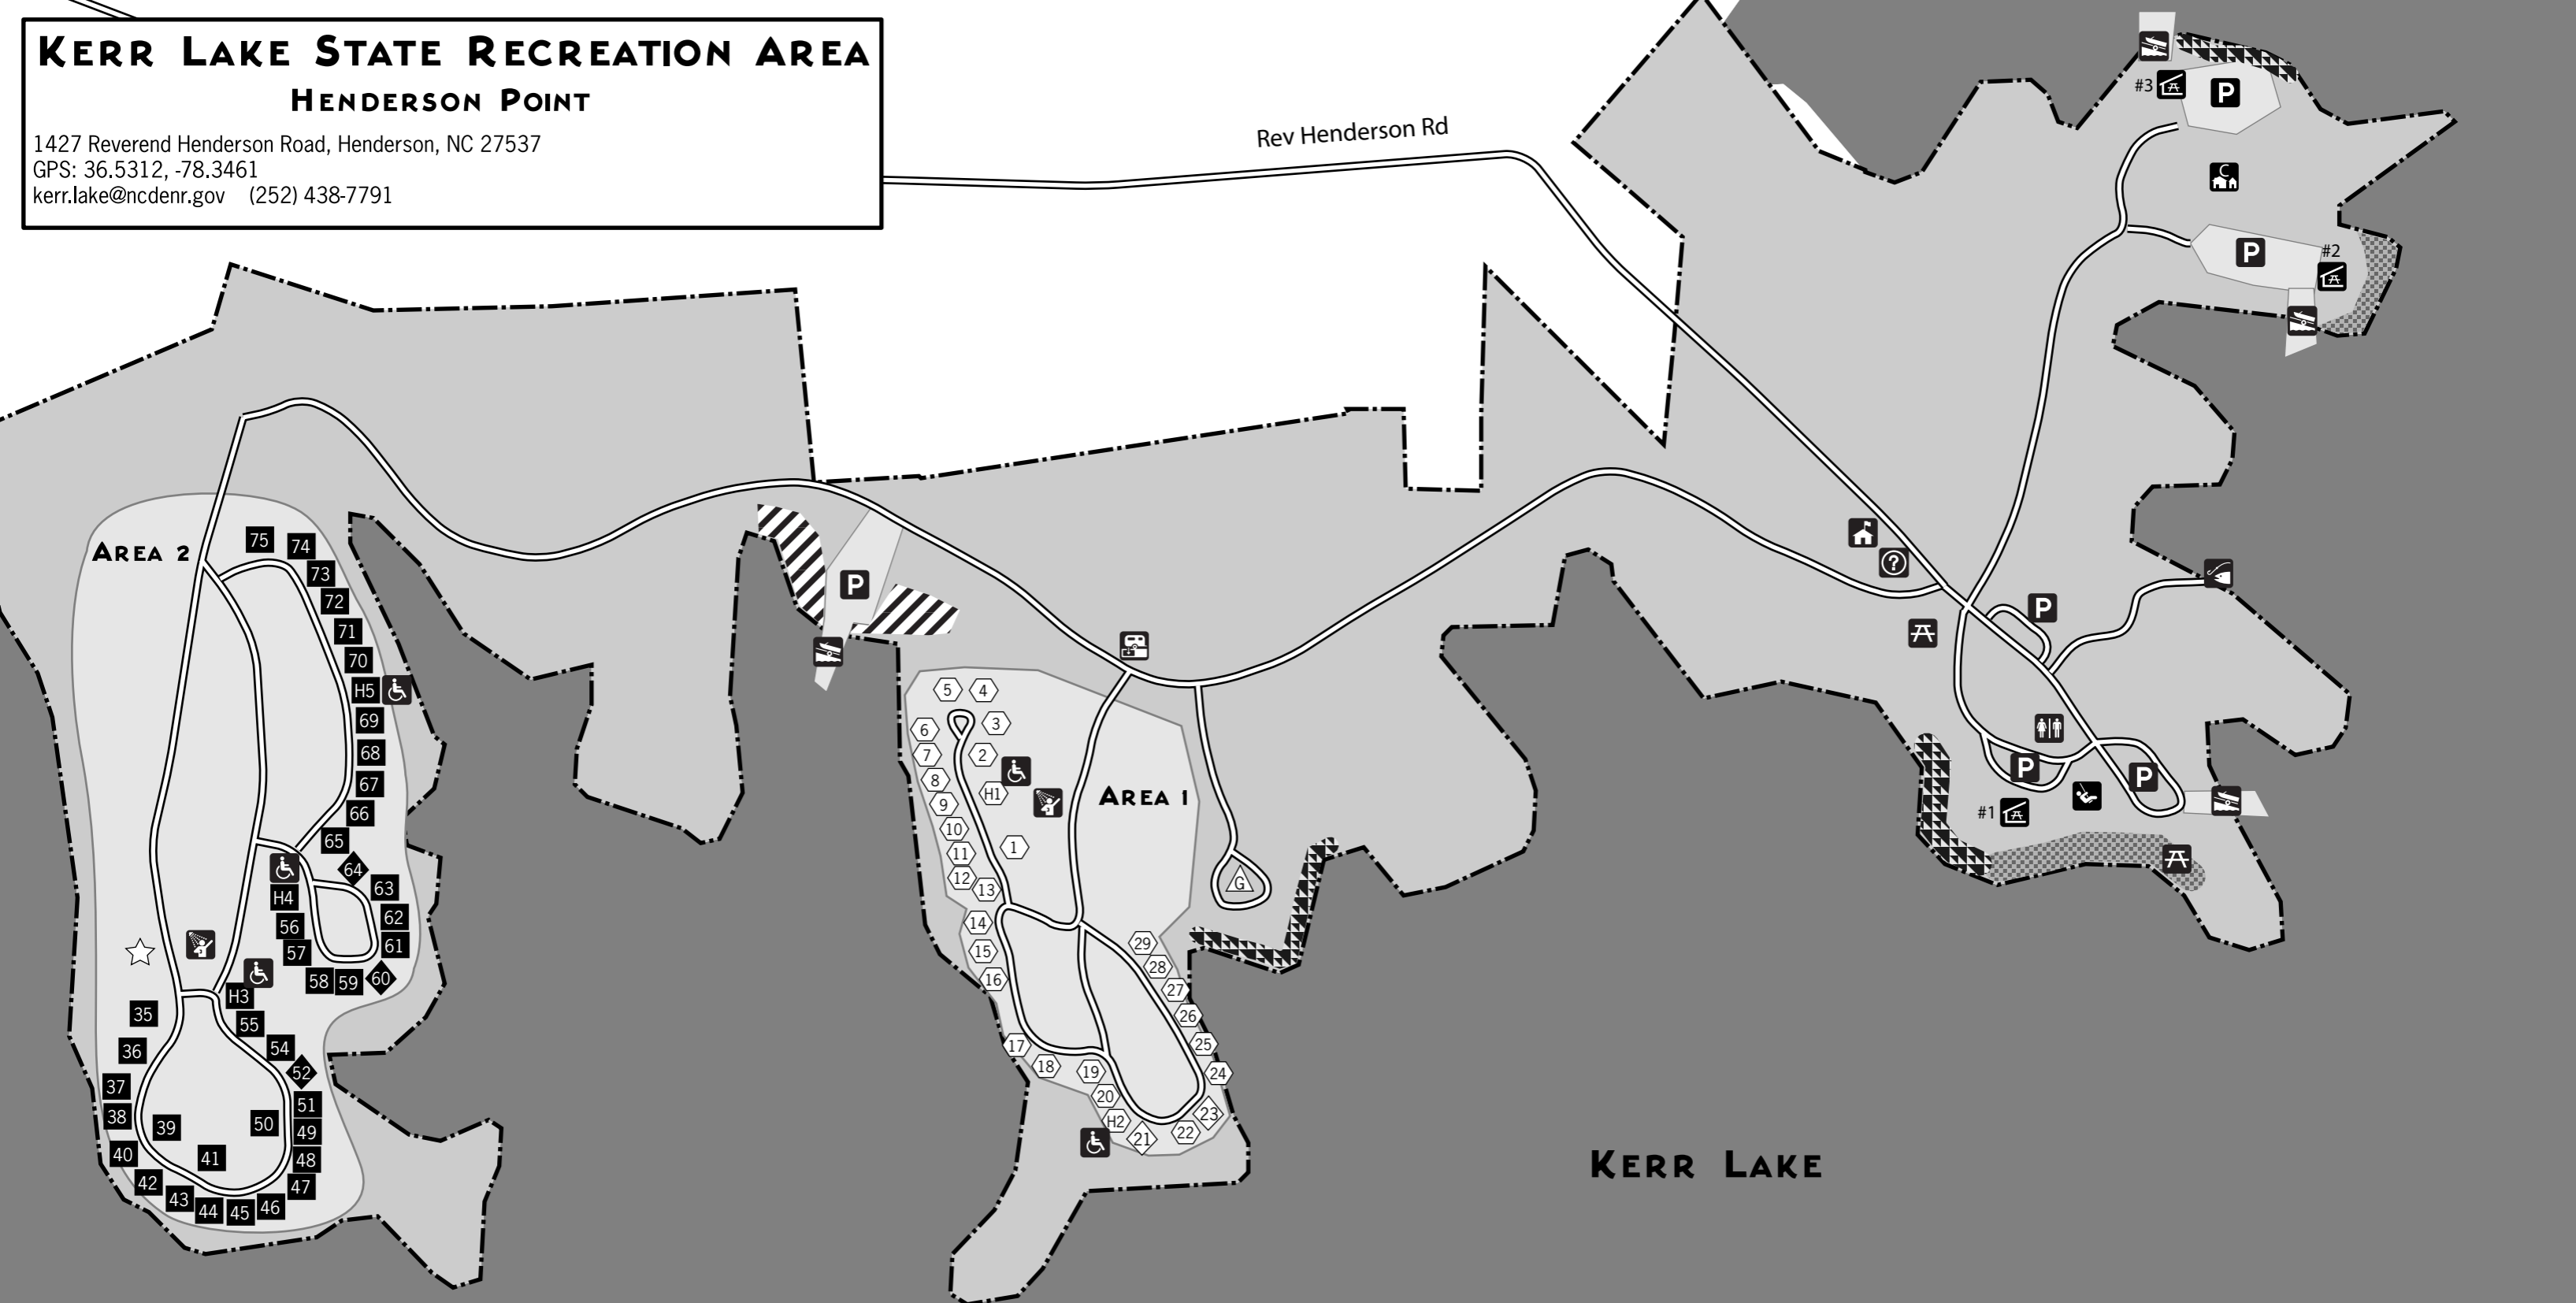

KERR LAKE STATE RECREATION AREA

HENDERSON POINT

1427 Reverend Henderson Road, Henderson, NC 27537
 GPS: 36.5312, -78.3461
 kerr.lake@ncdenr.gov (252) 438-7791

Rev Henderson Rd

KERR LAKE

LEGEND

Accessible	Community Building	Picnic Area
Bath House	Concrete Wall	Picnic Shelter
Boat Ramp	Fishing Pier	Playground
Campsite	Group Campsite	Ranger Station
Campsite - Duplex (Double Fee)	Grout Mattress	Restrooms
Campsite - Duplex with Water & Electric (Double Fee)	Information	Rip Rap
Campsite Host	Park Boundary	Roads
Campsite with Water & Electric <i>(May require up to 100' hose to connect)</i>	Parking	Sanitary Disposal Station

North

0 1000 2000 Feet

KERR LAKE STATE RECREATION AREA

HENDERSON POINT

1427 Reverend Henderson Road, Henderson, NC 27537

GPS: 36.5312, -78.3461

kerr.lake@ncdenr.gov (252) 438-7791

Rev Henderson Rd

KERR LAKE

LEGEND			
	Accessible		Community Building
	Bath House		Concrete Wall
	Boat Ramp		Fishing Pier
	Campsite		Group Campsite
	Campsite - Duplex (Double Fee)		Grout Mattress
	Campsite - Duplex with Water & Electric (Double Fee)		Information
	Campsite Host		Park Boundary
	Campsite with Water & Electric <i>(May require up to 100' hose to connect)</i>		Parking
			Picnic Area
			Picnic Shelter
			Playground
			Ranger Station
			Restrooms
			Rip Rap
			Roads
			Sanitary Disposal Station