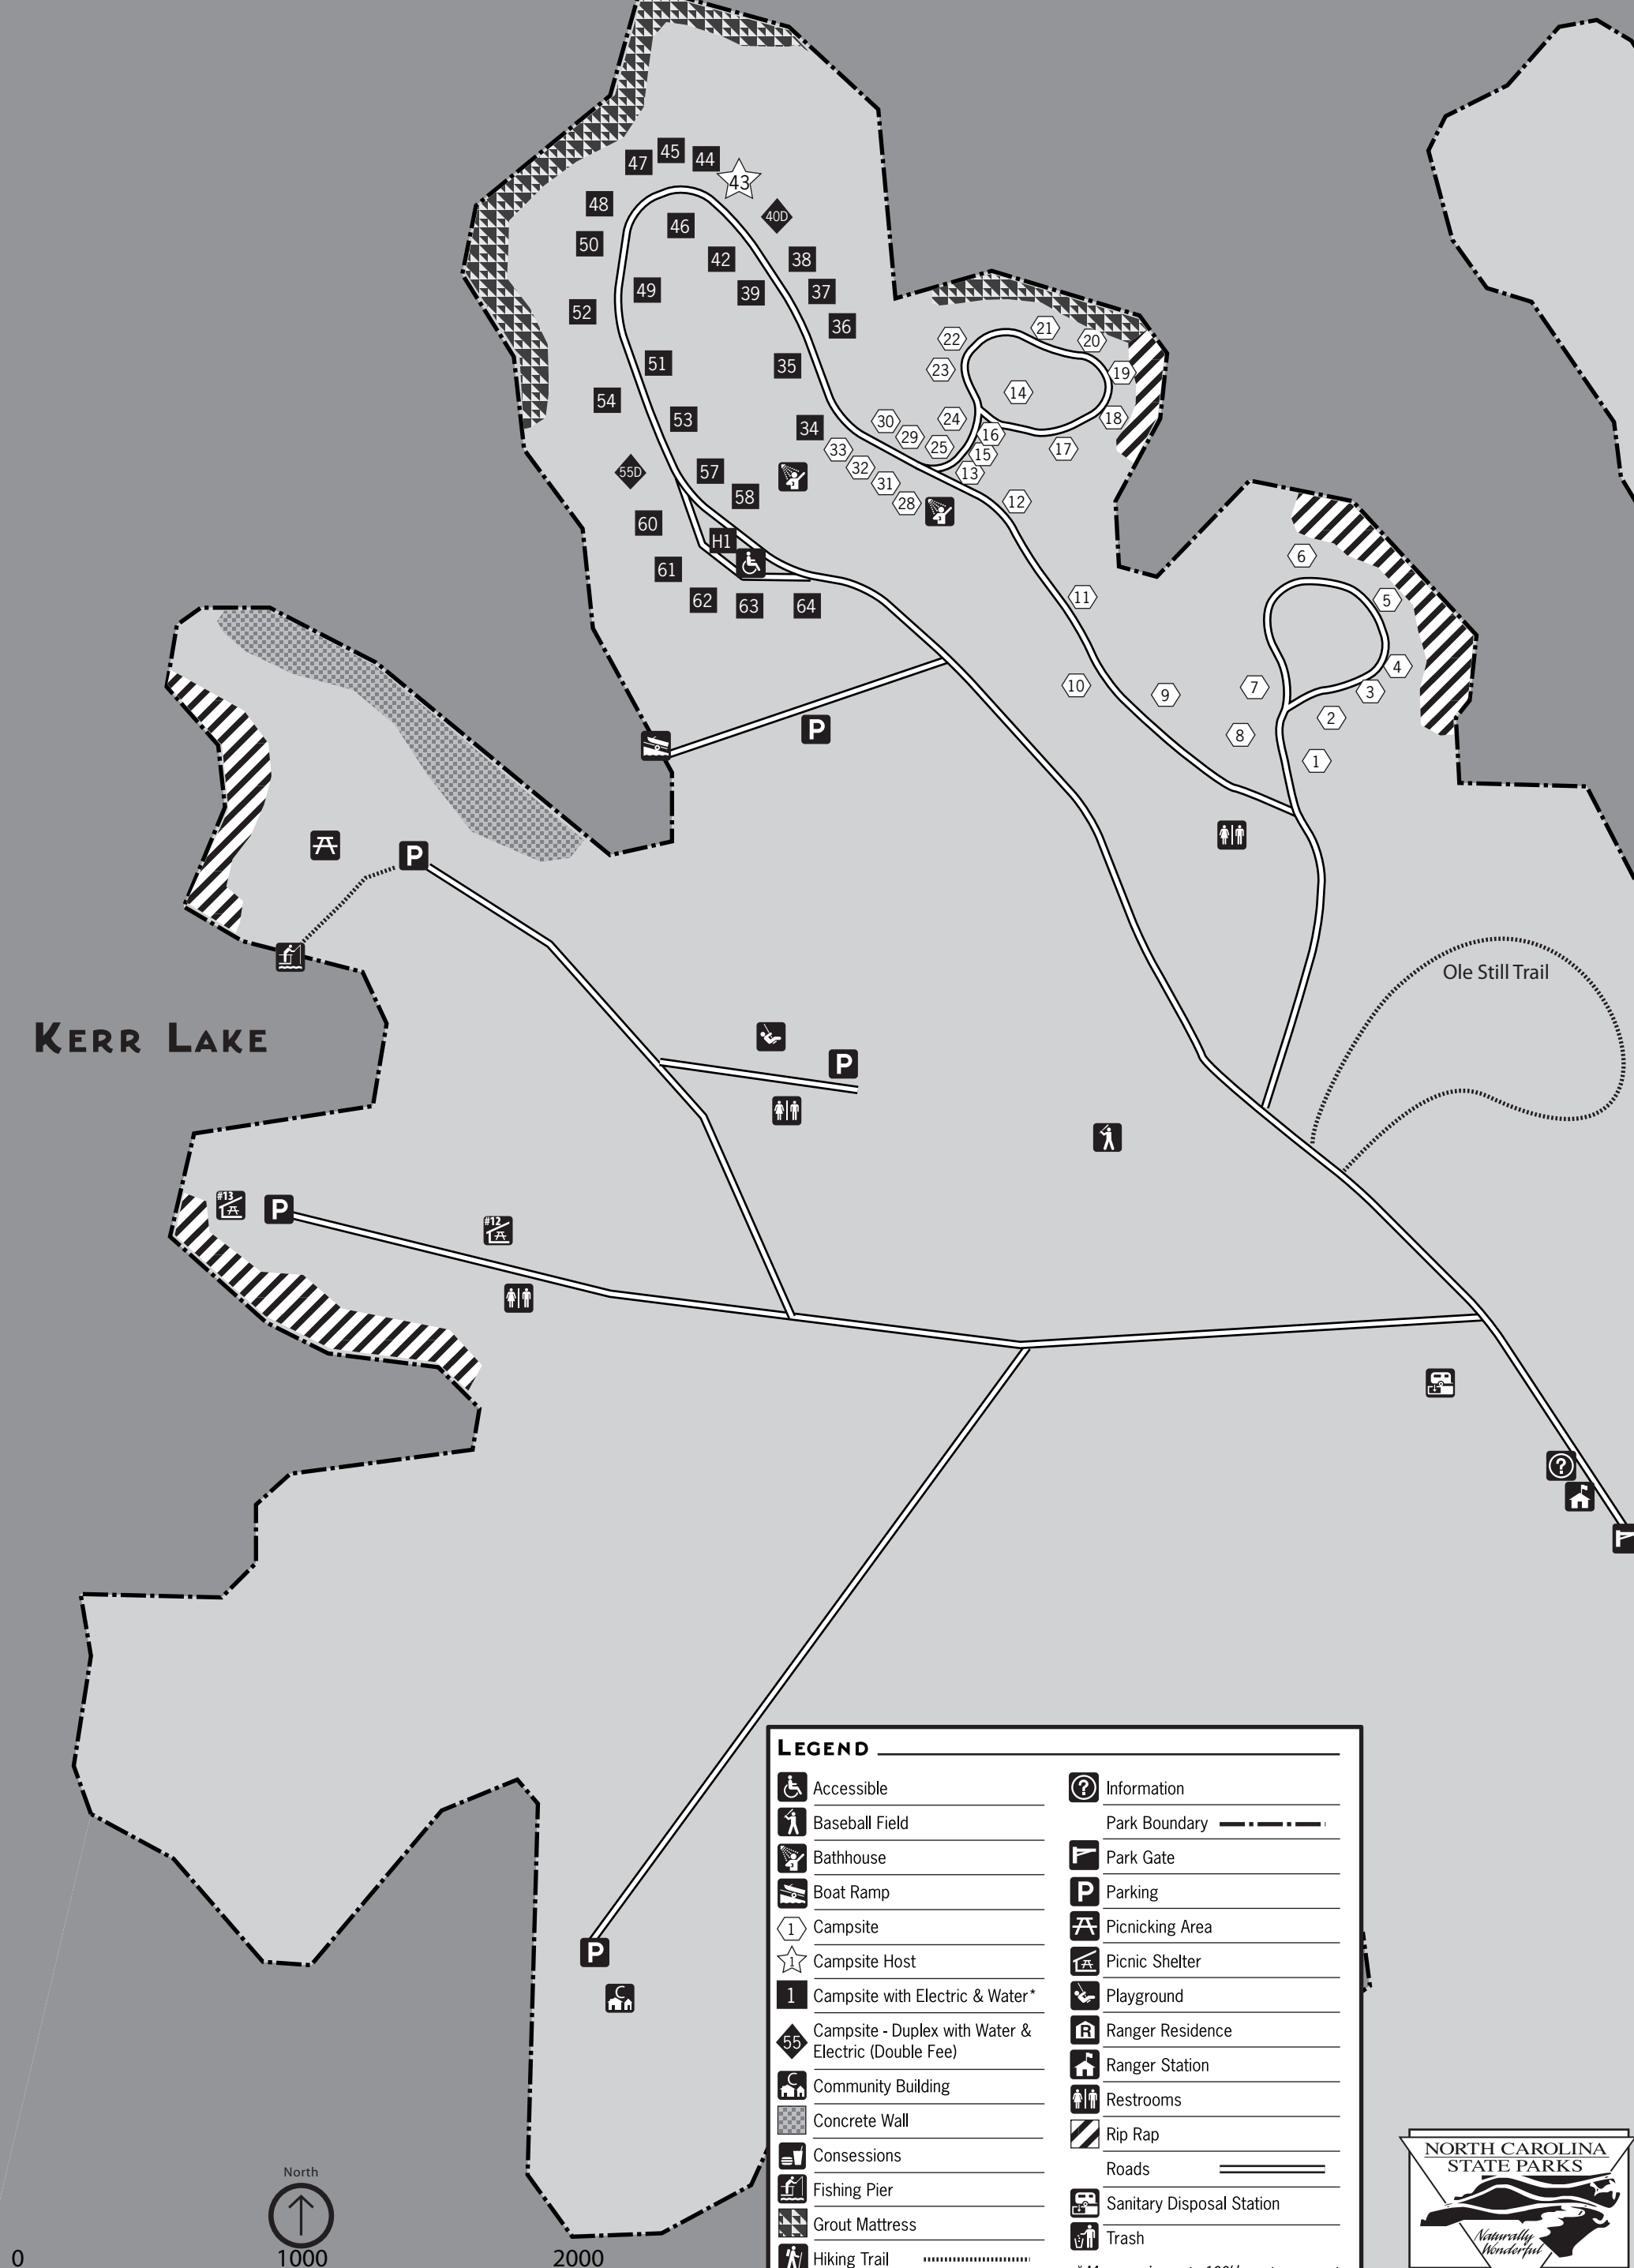

KERR LAKE STATE RECREATION AREA

BULLOCKSVILLE

3050 Bullocksville Park Road, Manson, NC 27553
 GPS: 36.4577, -78.3631
 kerr.lake@ncdenr.gov (252) 438-7791

KERR LAKE

LEGEND

Accessible	Information
Baseball Field	Park Boundary
Bathhouse	Park Gate
Boat Ramp	Parking
Campsite	Picnicking Area
Campsite Host	Picnic Shelter
Campsite with Electric & Water*	Playground
Campsite - Duplex with Water & Electric (Double Fee)	Ranger Residence
Community Building	Ranger Station
Concrete Wall	Restrooms
Concessions	Rip Rap
Fishing Pier	Roads
Grout Mattress	Sanitary Disposal Station
Hiking Trail	Trash

* May require up to 100' hose to connect