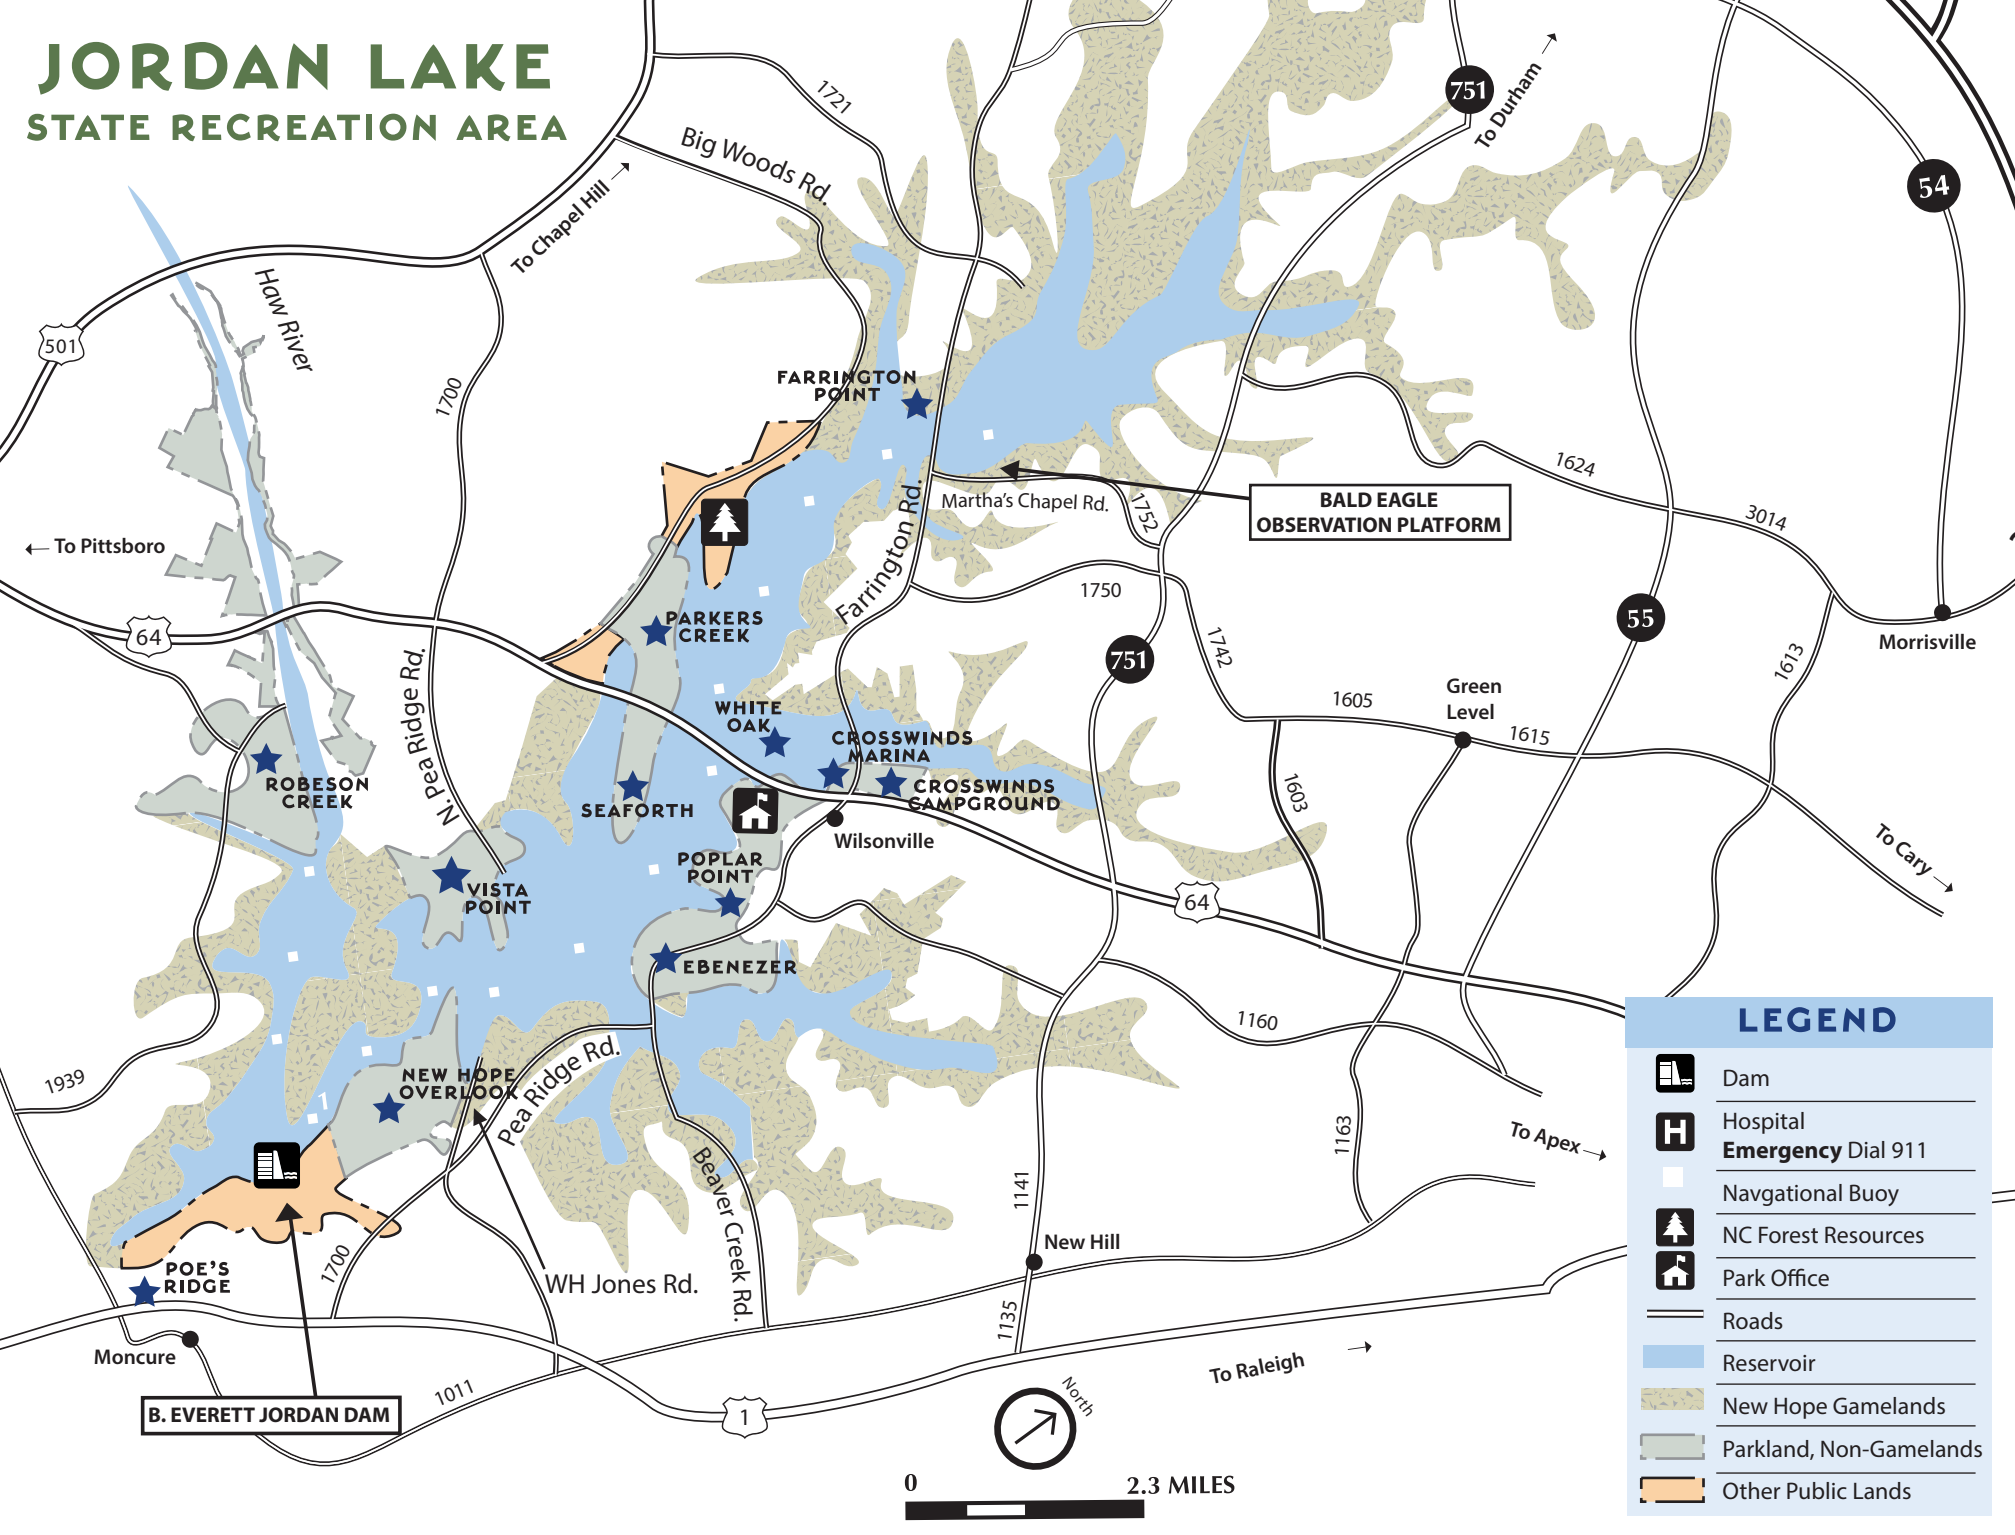

JORDAN LAKE STATE RECREATION AREA

LEGEND

-  Dam
-  Hospital
-  Emergency Dial 911
-  Navigational Buoy
-  NC Forest Resources
-  Park Office
-  Roads
-  Reservoir
-  New Hope Gamelands
-  Parkland, Non-Gamelands
-  Other Public Lands