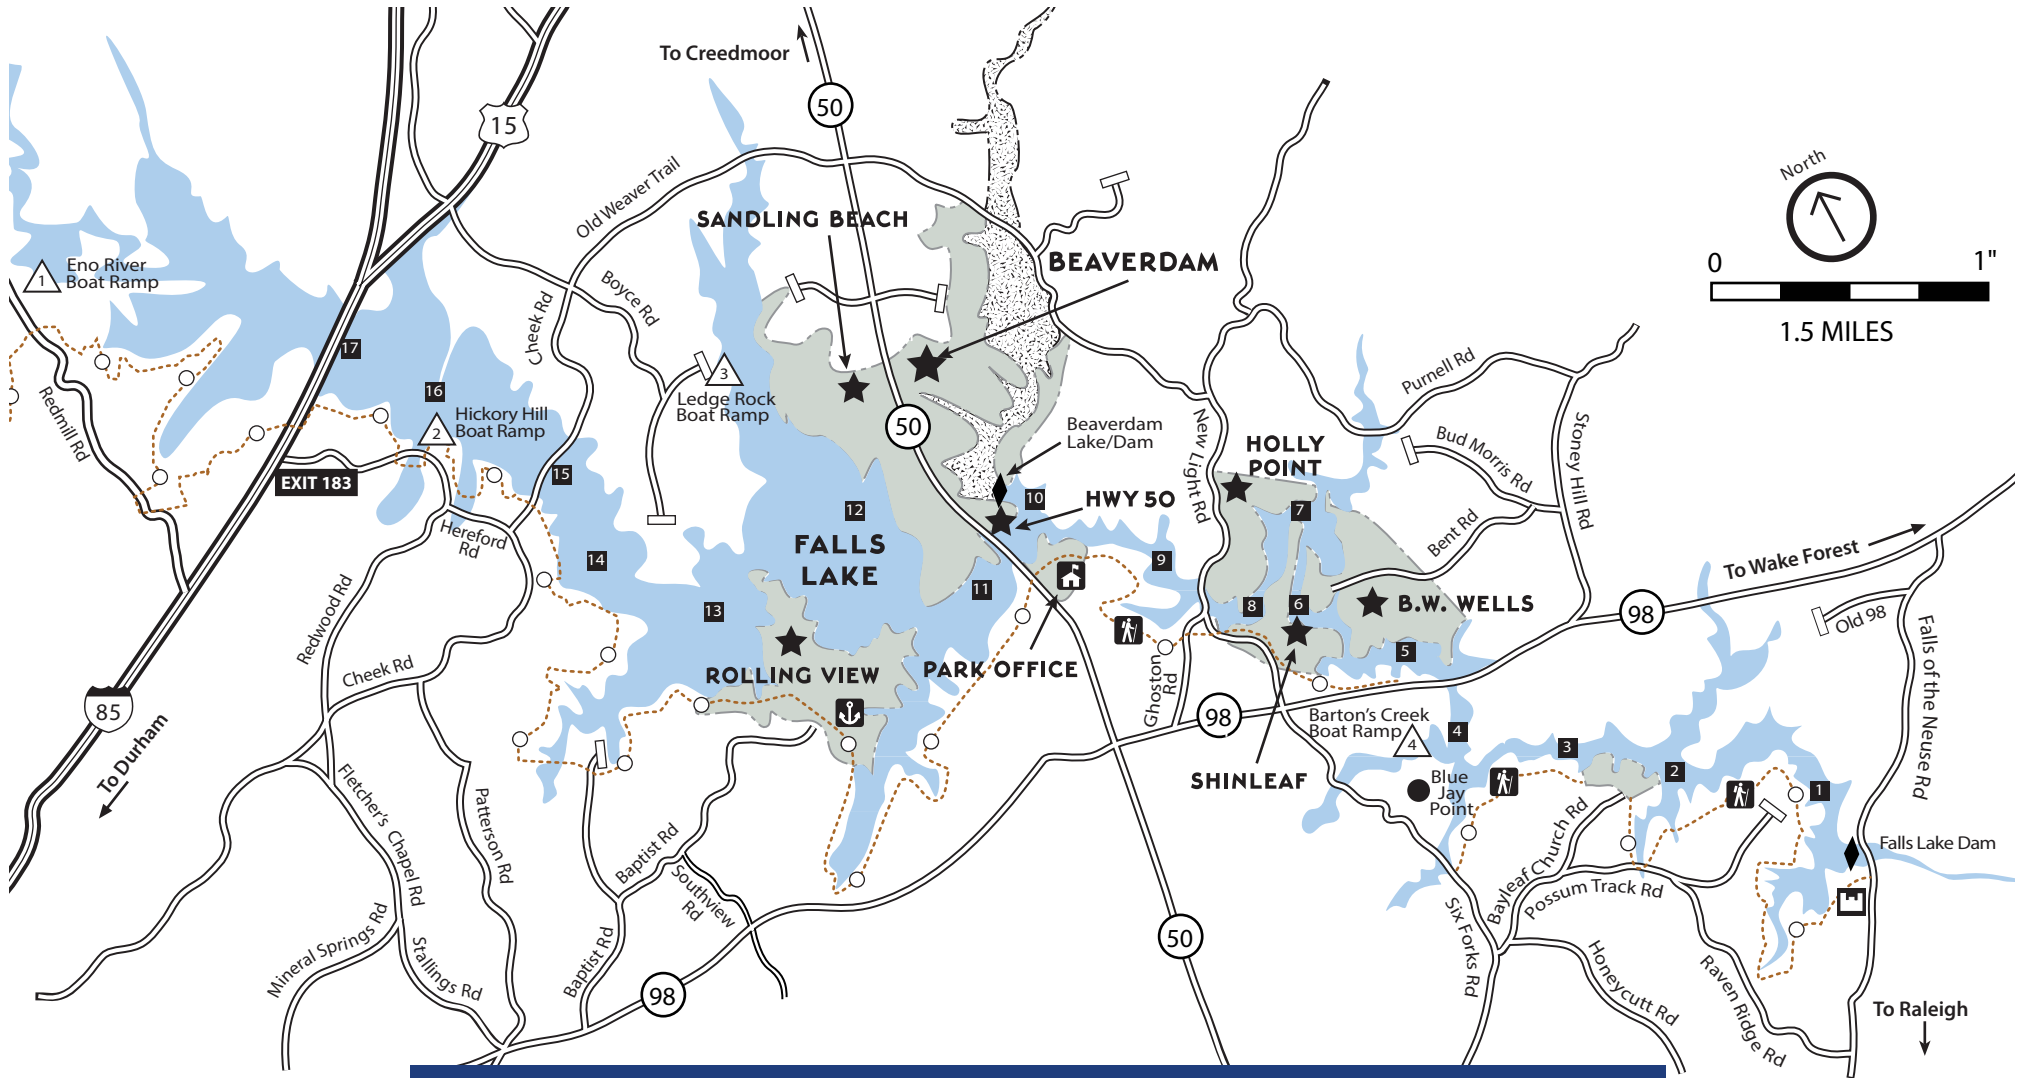

# FALLS LAKE STATE RECREATION AREA

## LEGEND

- Beaverdam Lake gas motors prohibited
- Dam
- Falls Lake
- Marina

- Mile Marker
- Mountains-to-Sea Trail
- Park Boundary
- Park Office

- Road
- U.S. Army Corps of Engineers Office
- Wake County Park — Blue Jay Point
- Wildlife Boat Ramps - open 24 hours