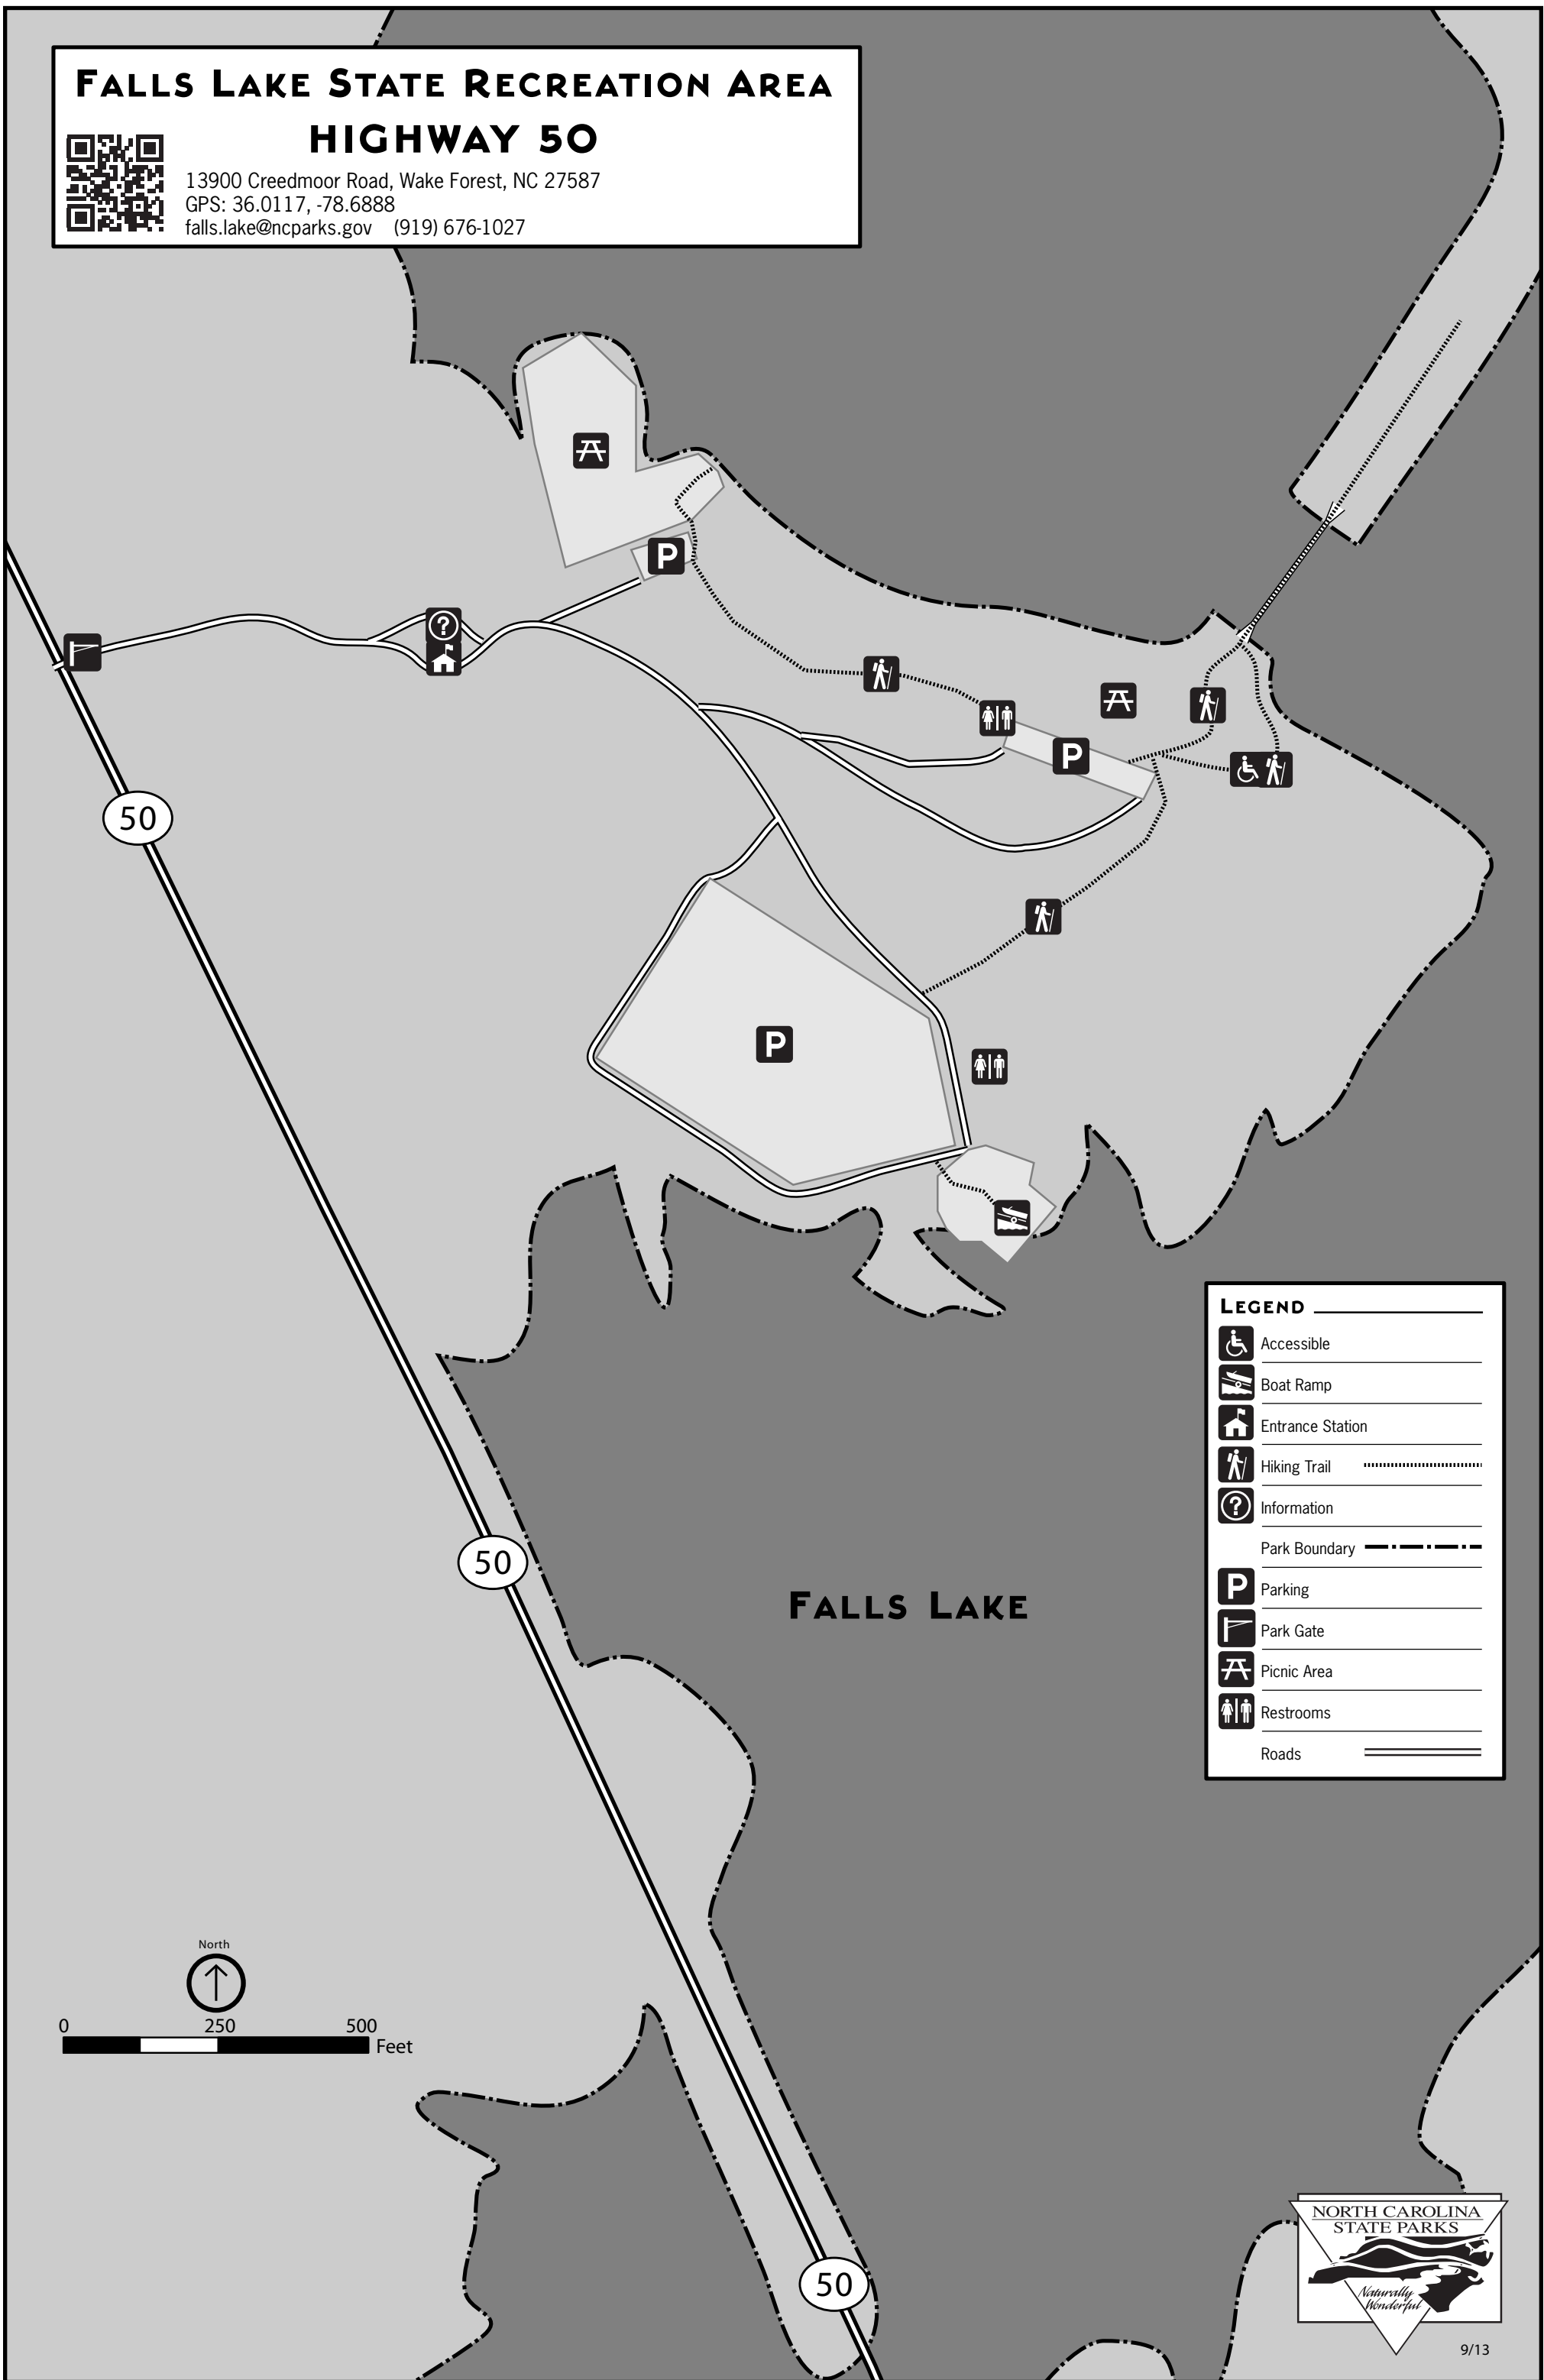

FALLS LAKE STATE RECREATION AREA

HIGHWAY 50

13900 Creedmoor Road, Wake Forest, NC 27587
 GPS: 36.0117, -78.6888
 falls.lake@ncparks.gov (919) 676-1027

LEGEND

- Accessible
- Boat Ramp
- Entrance Station
- Hiking Trail
- Information
- Park Boundary
- Parking
- Park Gate
- Picnic Area
- Restrooms
- Roads