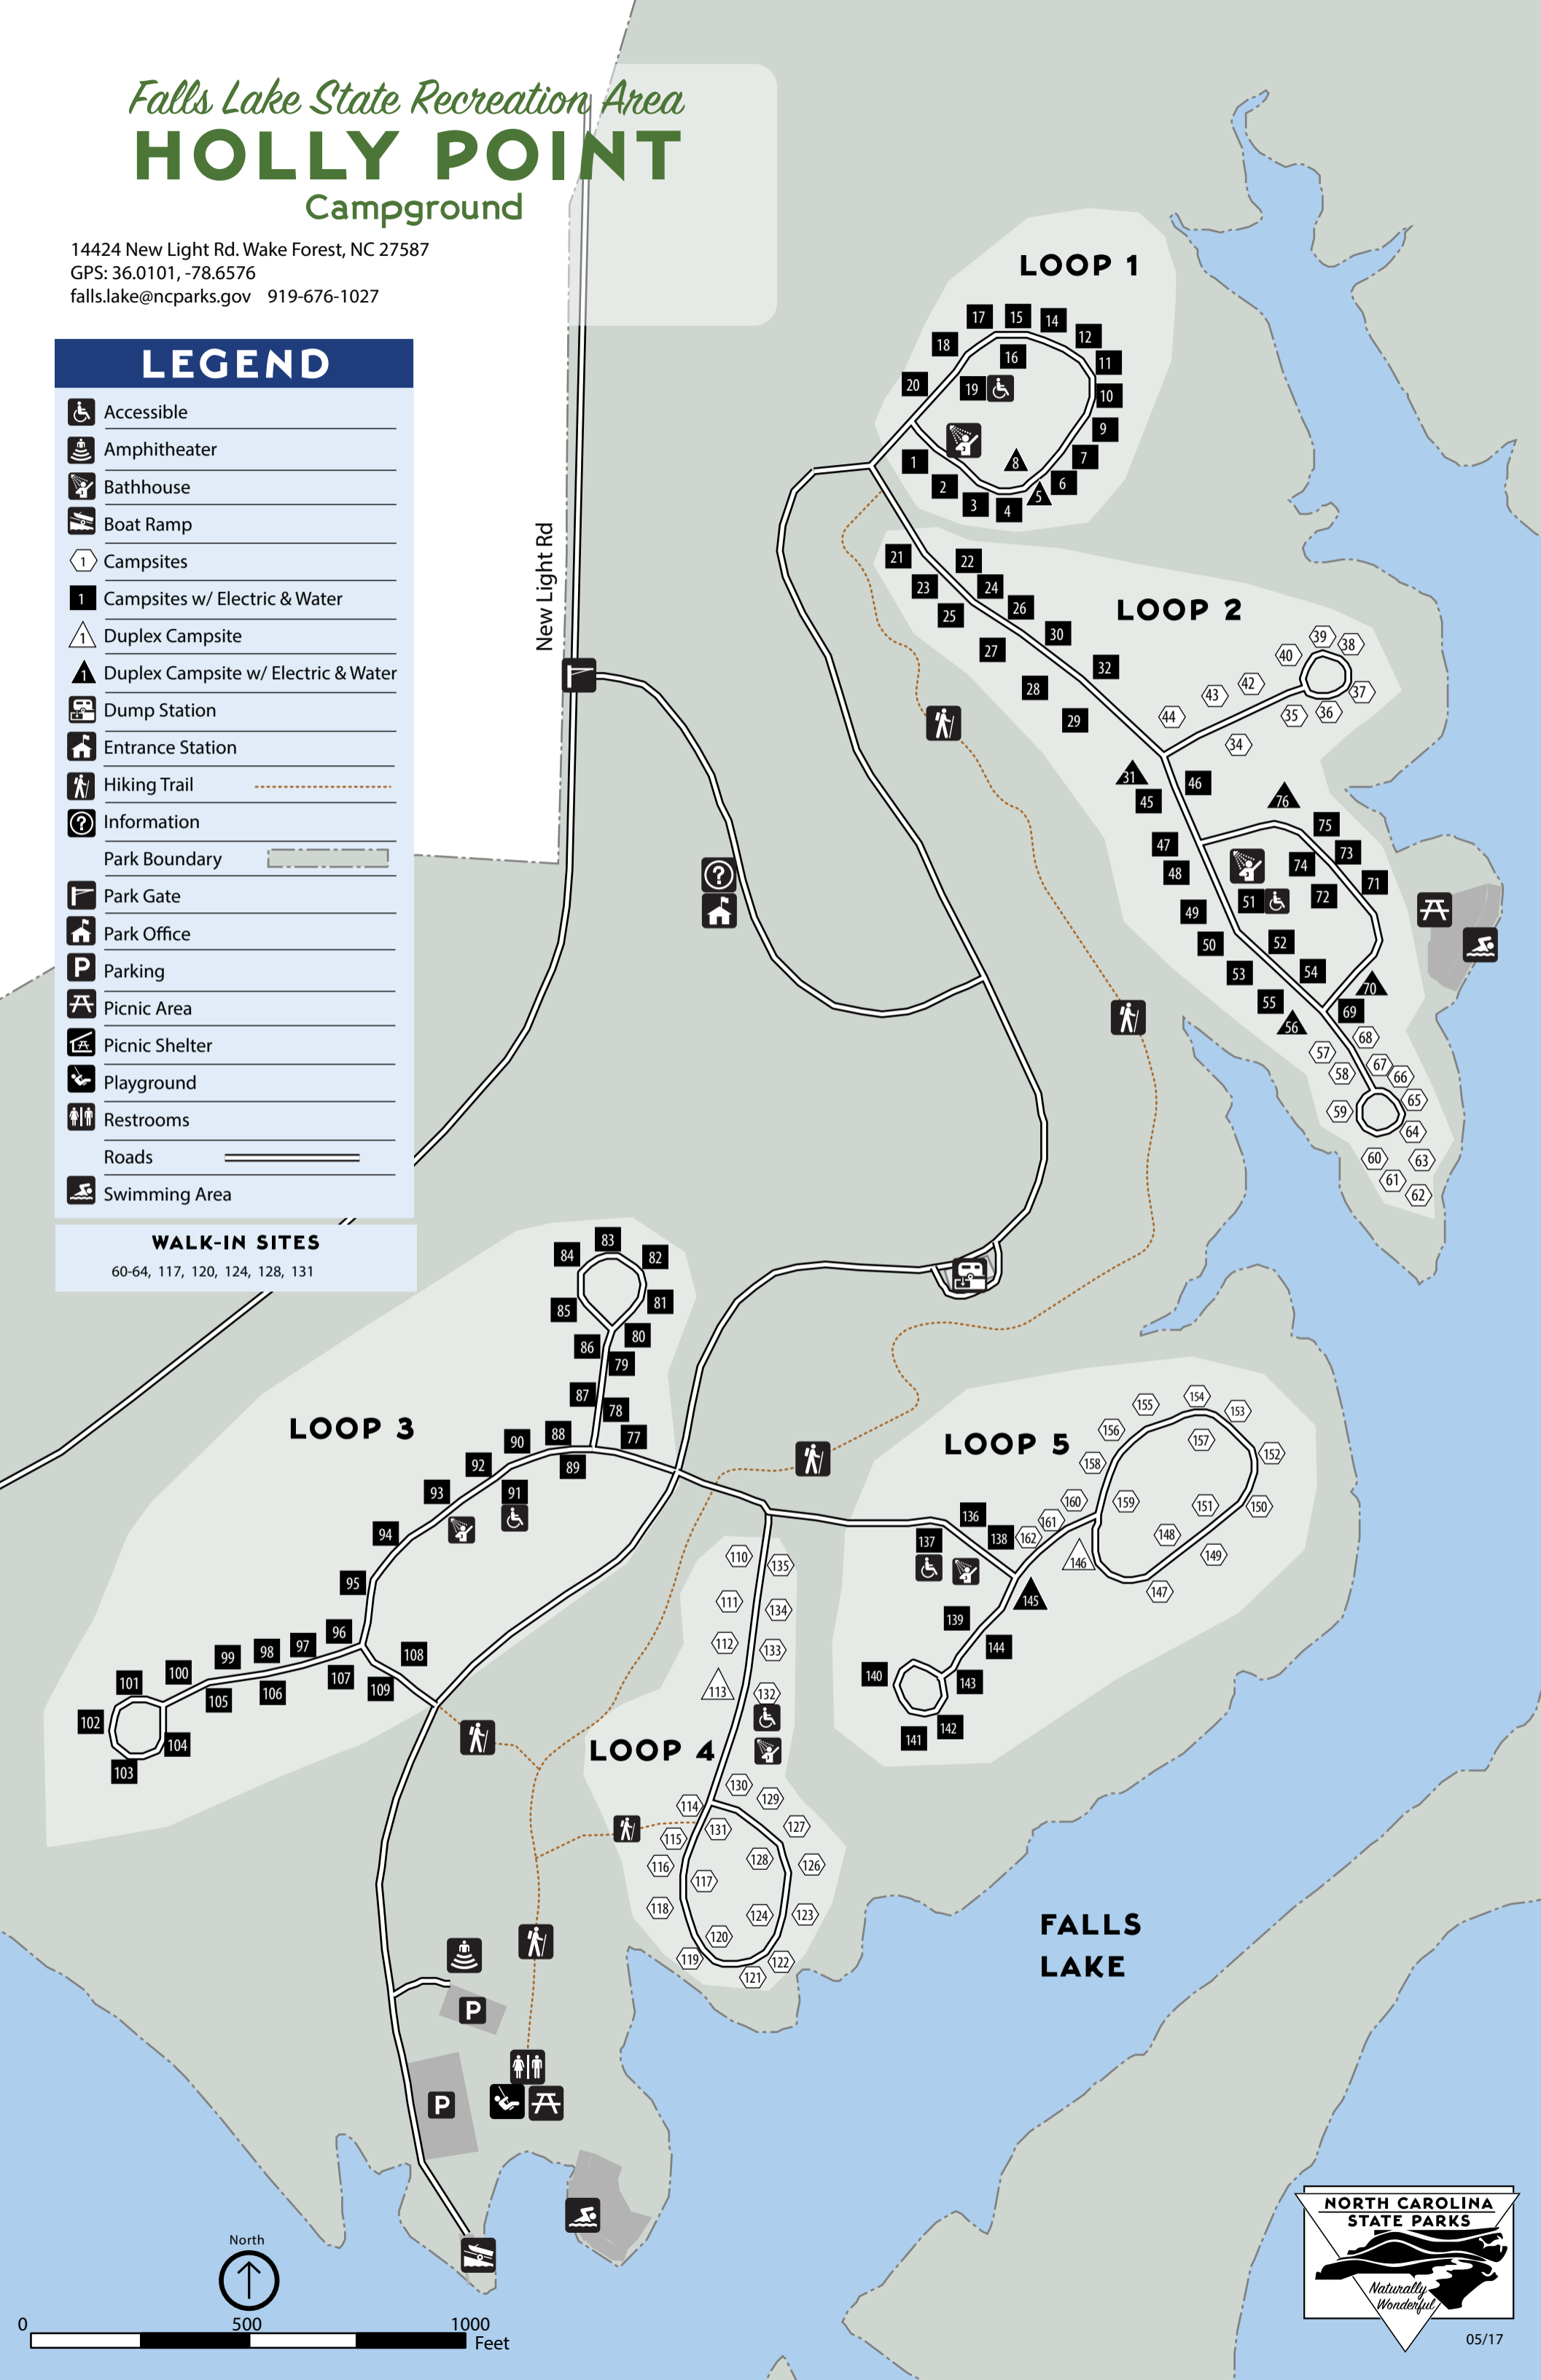

Falls Lake State Recreation Area

HOLLY POINT

Campground

14424 New Light Rd. Wake Forest, NC 27587

GPS: 36.0101, -78.6576

falls.lake@ncparks.gov 919-676-1027

LEGEND

-  Accessible
-  Amphitheater
-  Bathhouse
-  Boat Ramp
-  Campsites
-  Campsites w/ Electric & Water
-  Duplex Campsite
-  Duplex Campsite w/ Electric & Water
-  Dump Station
-  Entrance Station
-  Hiking Trail
-  Information
-  Park Boundary
-  Park Gate
-  Park Office
-  Parking
-  Picnic Area
-  Picnic Shelter
-  Playground
-  Restrooms
-  Roads
-  Swimming Area

WALK-IN SITES

60-64, 117, 120, 124, 128, 131

Falls Lake State Recreation Area

HOLLY POINT

Campground

14424 New Light Rd. Wake Forest, NC 27587
 GPS: 36.0101, -78.6576
 falls.lake@ncparks.gov 919-676-1027

LEGEND

- Accessible
- Amphitheater
- Bathhouse
- Boat Ramp
- Campsites
- Campsites w/ Electric & Water
- Duplex Campsite
- Duplex Campsite w/ Electric & Water
- Dump Station
- Entrance Station
- Hiking Trail
- Information
- Park Boundary
- Park Gate
- Park Office
- Parking
- Picnic Area
- Picnic Shelter
- Playground
- Restrooms
- Roads
- Swimming Area

WALK-IN SITES

60-64, 117, 120, 124, 128, 131