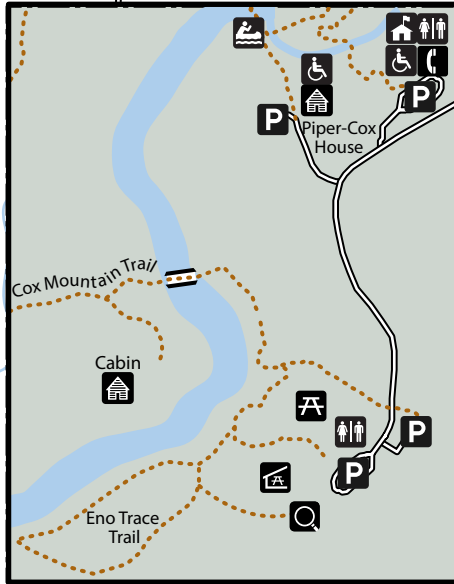

ENO RIVER STATE PARK

LEGEND

- Accessible
- Bridge
- Canoe Access
- Discovery Trail
- Foot Bridge
- Group Camping
- Hiking Trail
- Historic Site
- Hospital - Durham Regional Emergency 911
- Park Boundary
- Park Office
- Parking
- Picnic Area
- Picnic Shelter
- Primitive Camping
- Restrooms
- Roads
- Telephone
- Waterways

11 Miles to Durham