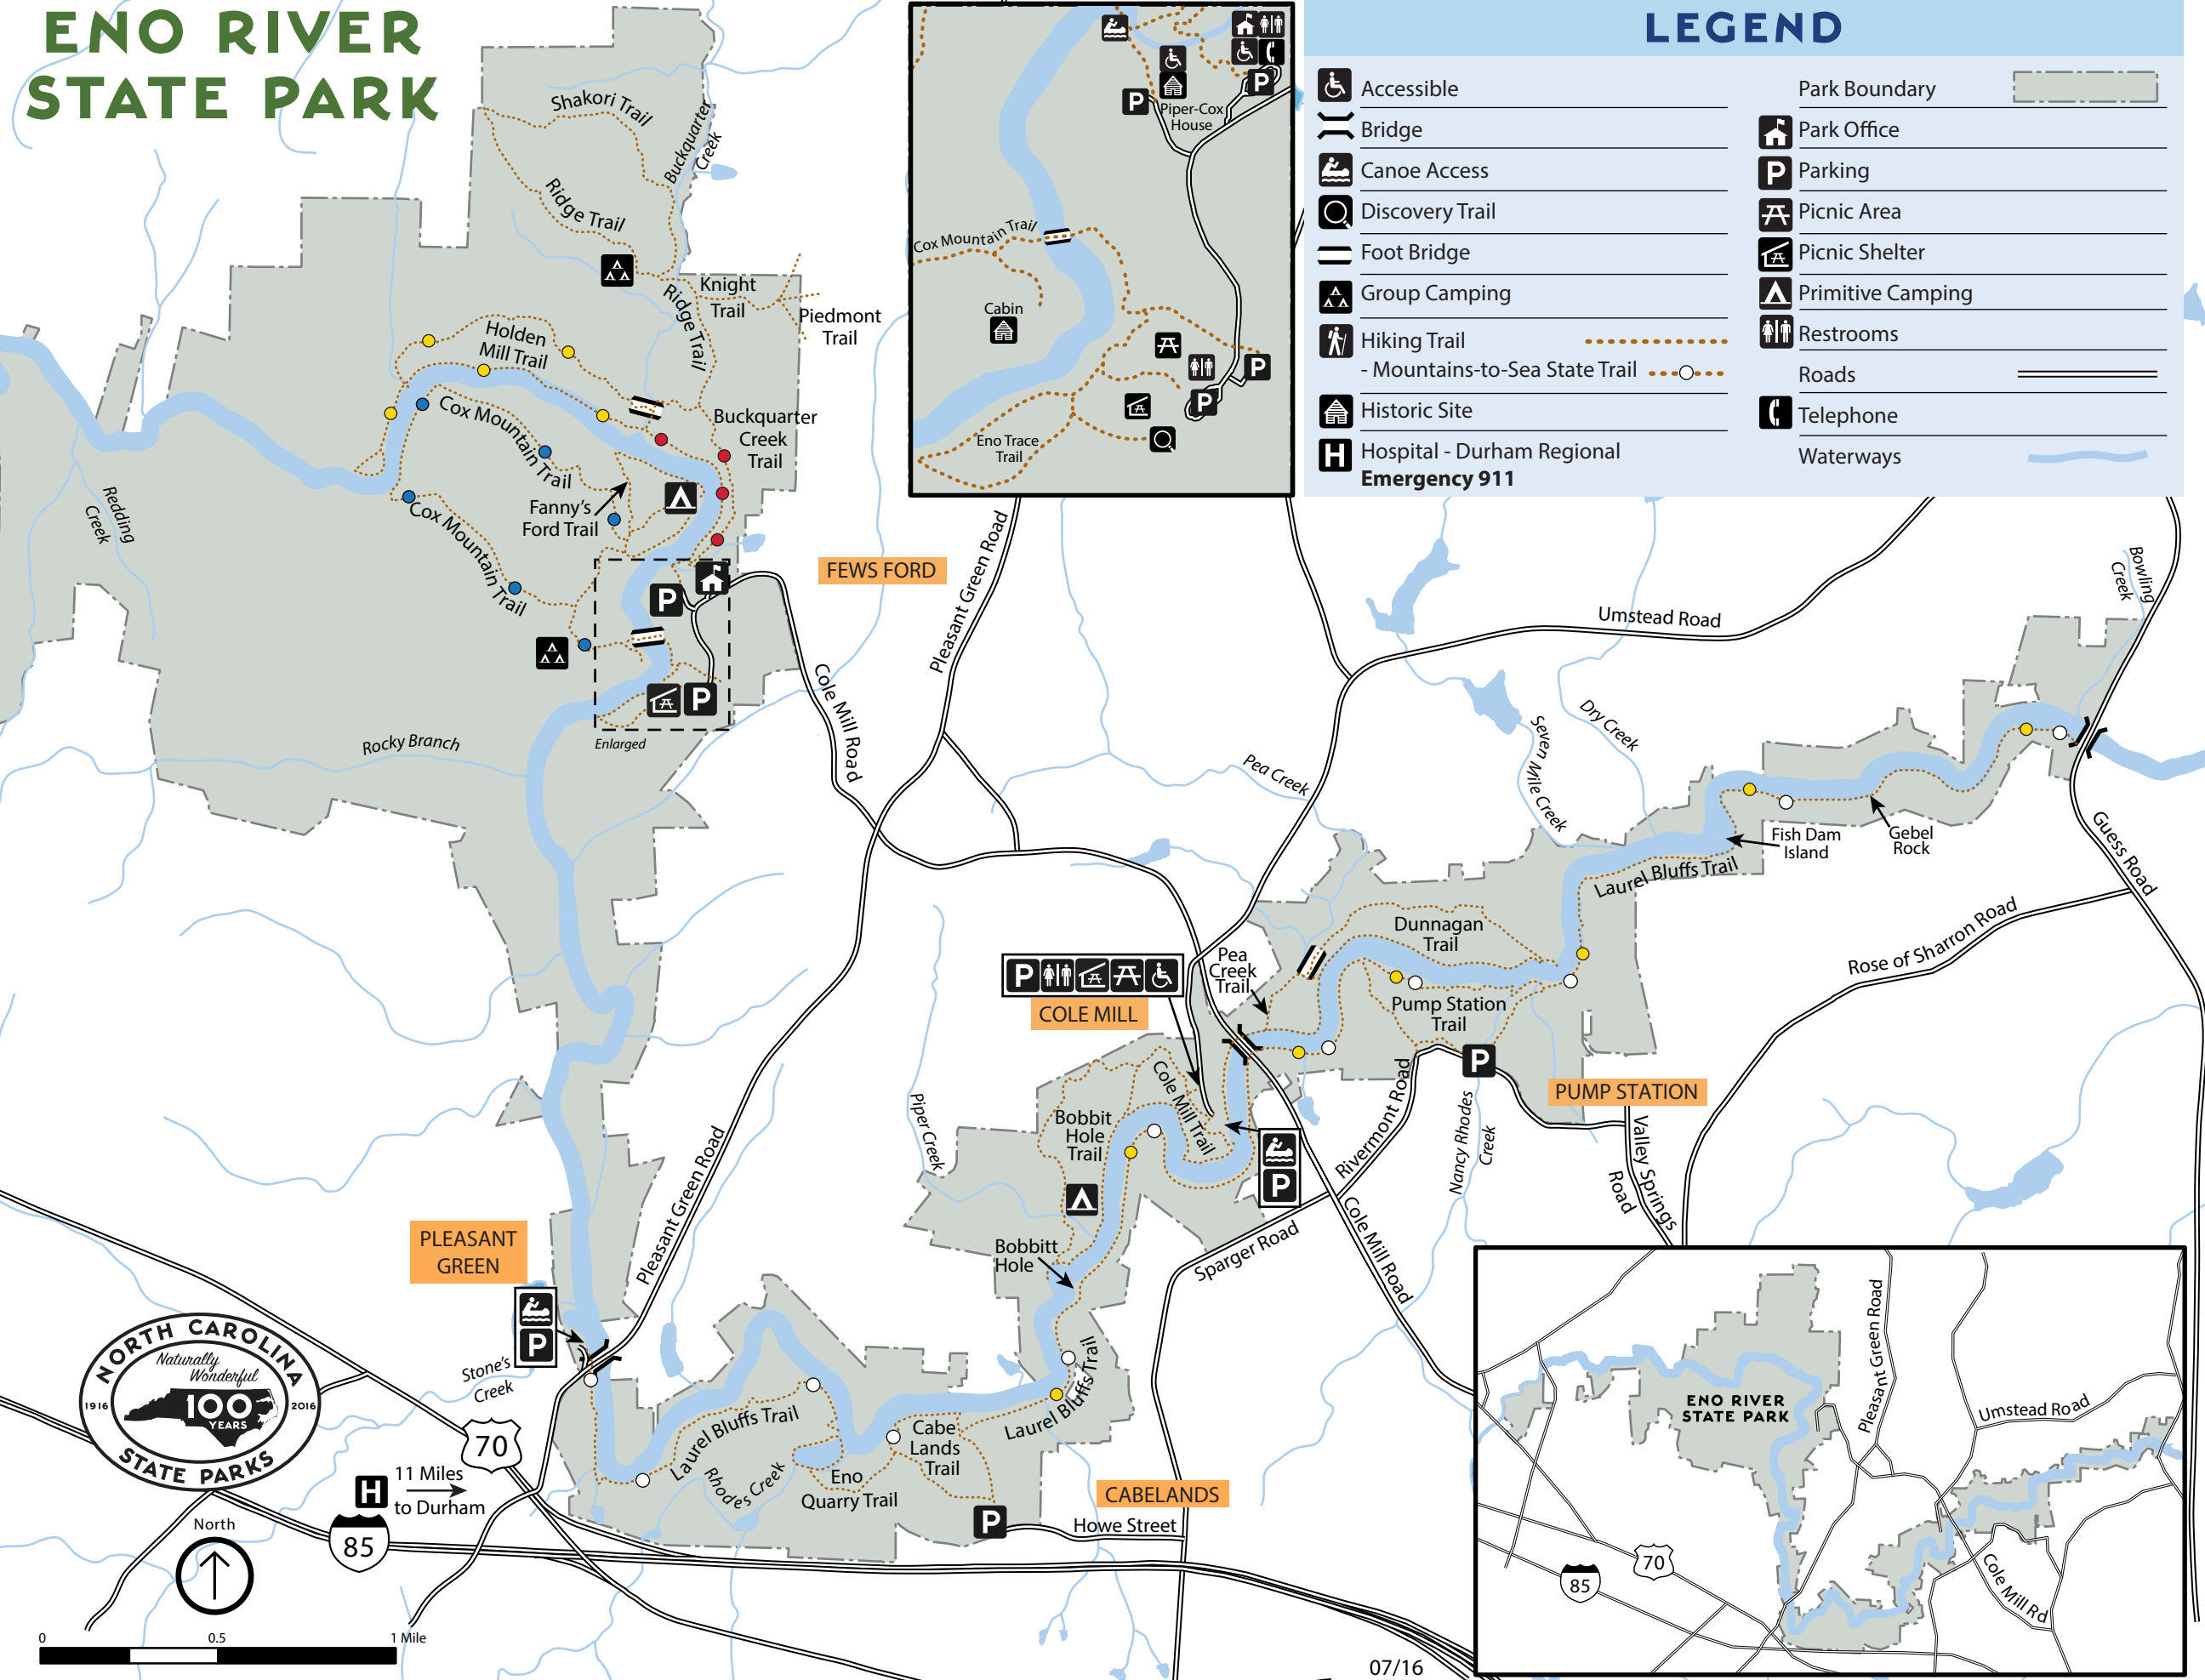

ENO RIVER STATE PARK

LEGEND

- Accessible
- Bridge
- Canoe Access
- Discovery Trail
- Foot Bridge
- Group Camping
- Hiking Trail
- Historic Site
- Hospital - Durham Regional Emergency 911
- Park Boundary
- Park Office
- Parking
- Picnic Area
- Picnic Shelter
- Primitive Camping
- Restrooms
- Roads
- Telephone
- Waterways

11 Miles to Durham