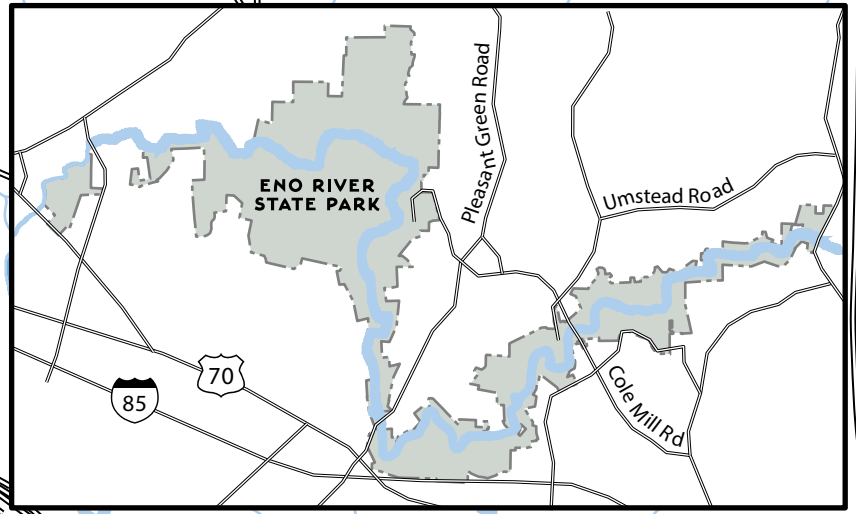

ENO RIVER STATE PARK

LEGEND

- Accessible
- Bridge
- Canoe Access
- Discovery Trail
- Foot Bridge
- Group Camping
- Hiking Trail
- Historic Site
- Hospital - Durham Regional Emergency 911
- Park Boundary
- Park Office
- Parking
- Picnic Area
- Picnic Shelter
- Primitive Camping
- Restrooms
- Roads
- Telephone
- Waterways

11 Miles to Durham