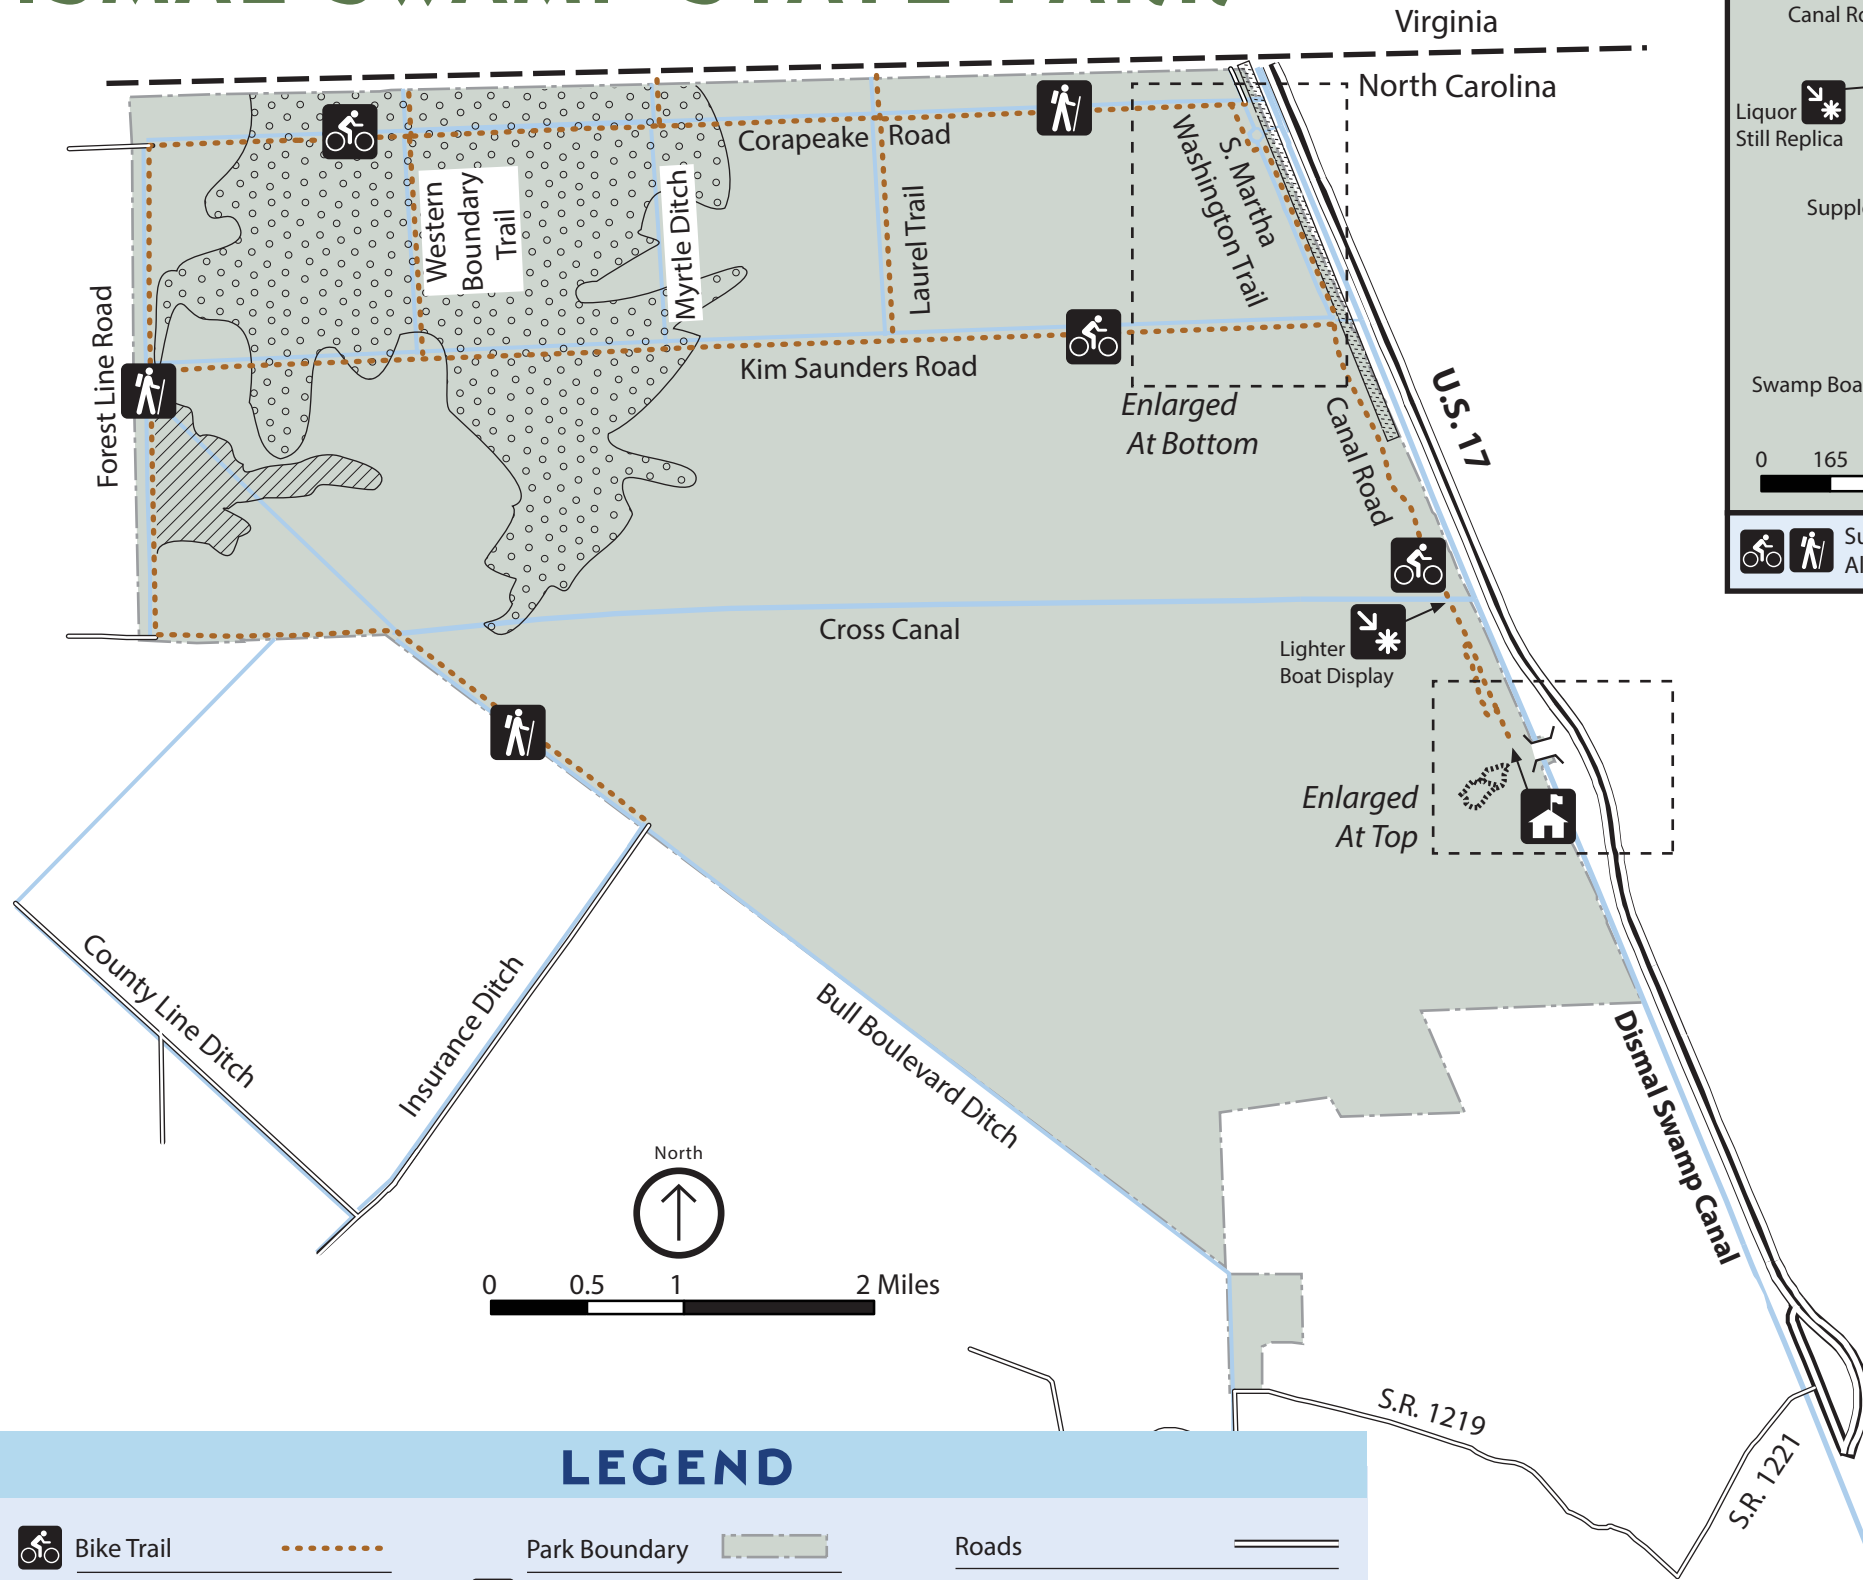

# DISMAL SWAMP STATE PARK

## LEGEND

Bike Trail		Park Boundary		Roads	
Boardwalk		Park Office		State Line	
Bridge		Parking Area		Waterways	
Canoe & Kayak Launch		Pocosin R.N.H. Area*		White Cedar R.N.H. Area*	
Fern R.N.H. Area		Point of Interest		Dismal Swamp Canal Welcome Center (not affiliated with state parks)	
Hiking Trail		Restrooms		<small>*Registered Natural Heritage (R.N.H.)</small>	

**NEARBY ATTRACTIONS**

**MUSEUM OF ABLEMARLE**