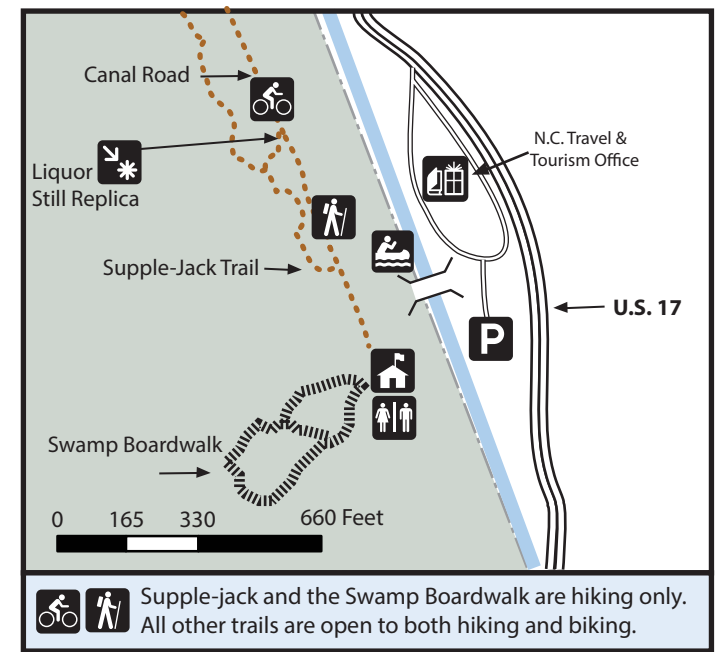

# DISMAL SWAMP STATE PARK

## LEGEND

Bike Trail		Park Boundary		Roads	
Boardwalk		Park Office		State Line	
Bridge		Parking Area		Waterways	
Canoe & Kayak Launch		Pocosin R.N.H. Area*		White Cedar R.N.H. Area*	
Fern R.N.H. Area		Point of Interest		Dismal Swamp Canal Welcome Center (not affiliated with state parks)	
Hiking Trail		Restrooms		<small>*Registered Natural Heritage (R.N.H.)</small>	

**NEARBY ATTRACTIONS**

**MUSEUM OF ABLEMARLE**