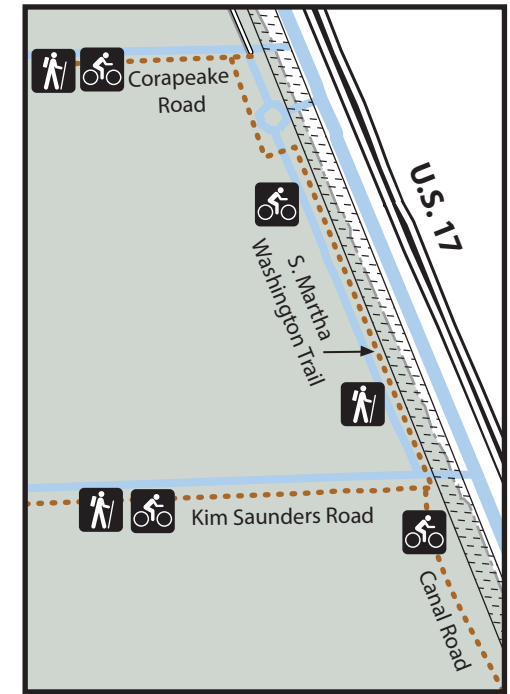

# DISMAL SWAMP STATE PARK

## LEGEND

Bike Trail		Park Boundary		Roads	
Boardwalk		Park Office		State Line	
Bridge		Parking Area		Waterways	
Canoe & Kayak Launch		Pocosin R.N.H. Area*		White Cedar R.N.H. Area*	
Fern R.N.H. Area		Point of Interest		Dismal Swamp Canal Welcome Center (not affiliated with state parks)	
Hiking Trail		Restrooms		<small>*Registered Natural Heritage (R.N.H.)</small>	

**NEARBY ATTRACTIONS**

**MUSEUM OF ABLEMARLE**