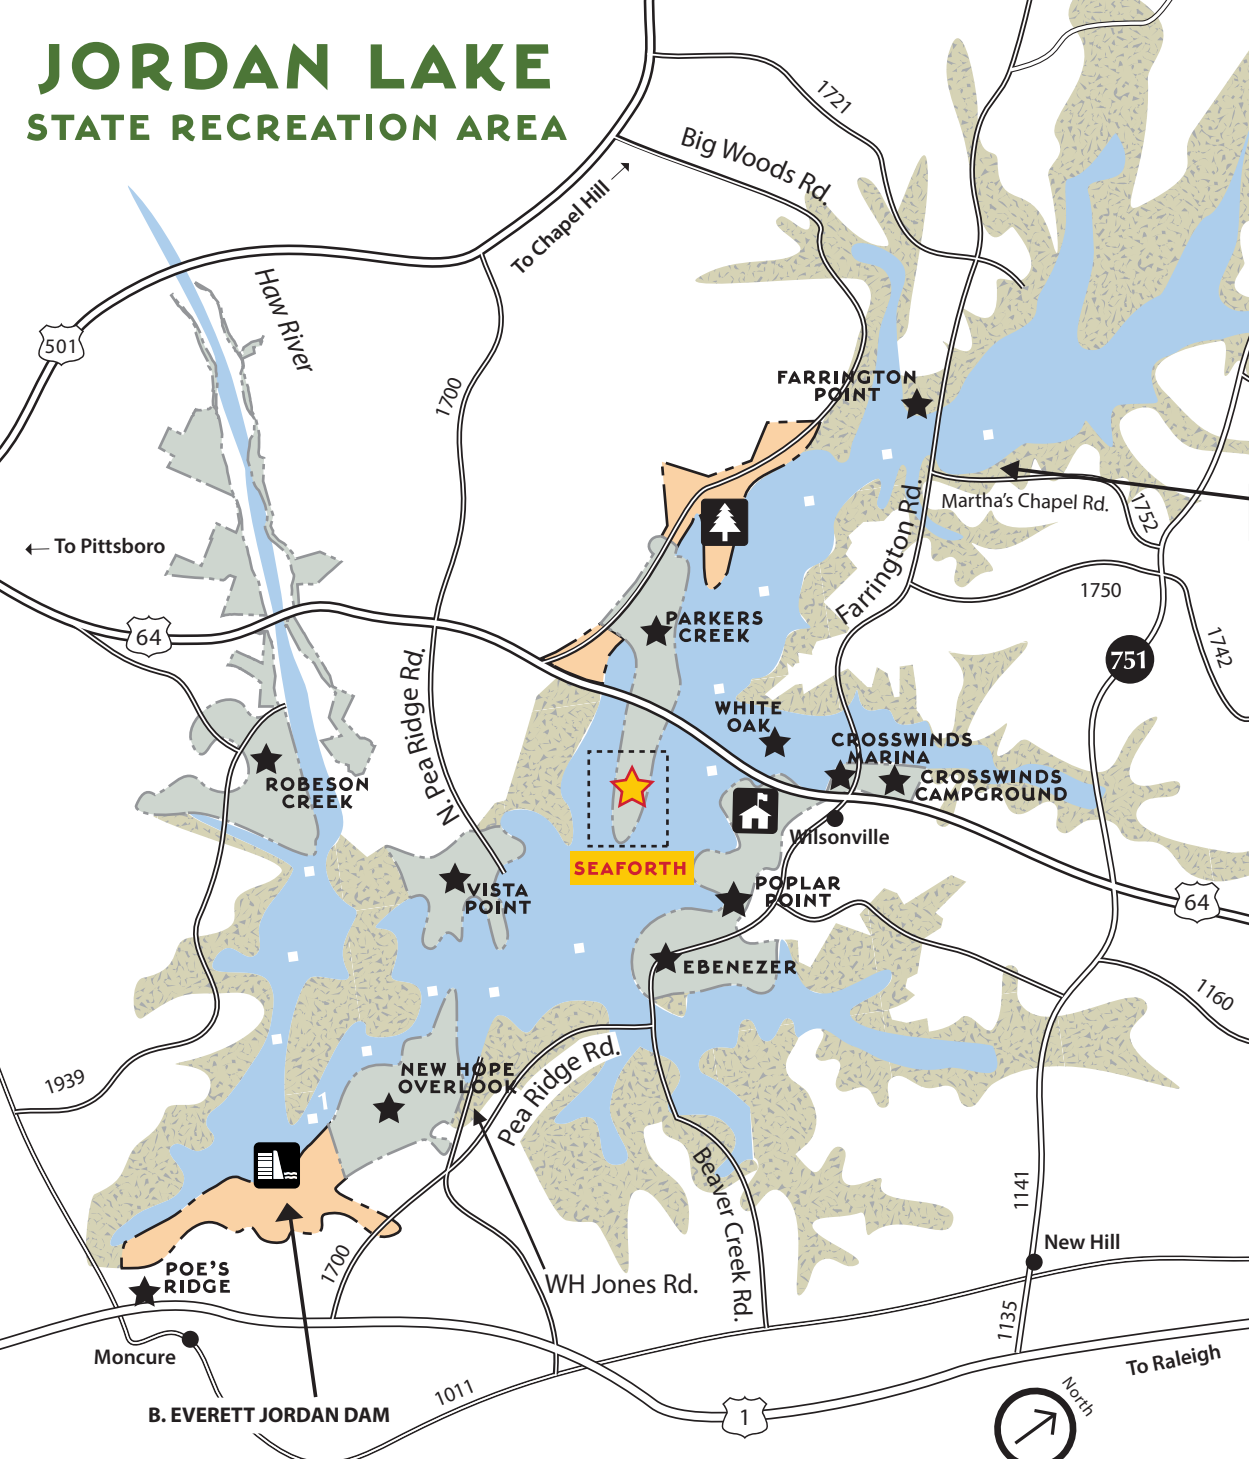

JORDAN LAKE STATE RECREATION AREA

LEGEND

	Accessible		Picnic Area
	Boat Ramp		Picnic Shelter
	Dam		Playground
	Hiking Trail		Restrooms
	Hospital		Roads
	Emergency Dial 911		Reservoir
	Navigational Buoy		Swimming Area
	NC Forest Resources		New Hope Gamelands
	Park Gate		Parkland, Non-Gamelands
	Park Office		Other Public Lands
	Parking Area		