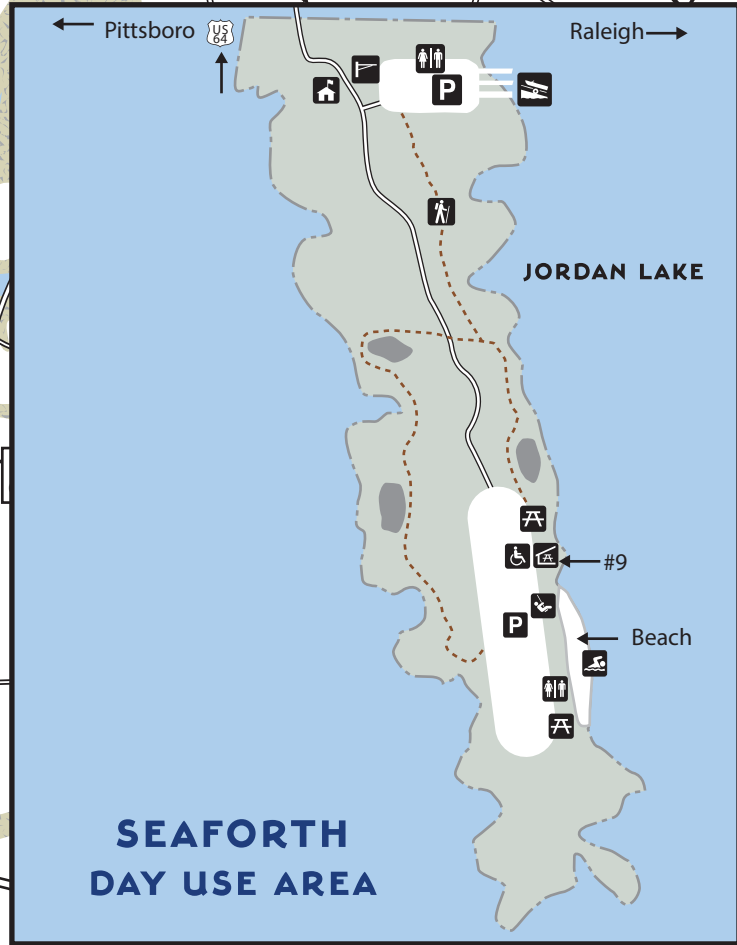

JORDAN LAKE STATE RECREATION AREA

LEGEND

	Accessible		Picnic Area
	Boat Ramp		Picnic Shelter
	Dam		Playground
	Hiking Trail		Restrooms
	Hospital		Roads
	Emergency Dial 911		Reservoir
	Navigational Buoy		Swimming Area
	NC Forest Resources		New Hope Gamelands
	Park Gate		Parkland, Non-Gamelands
	Park Office		Other Public Lands
	Parking Area		