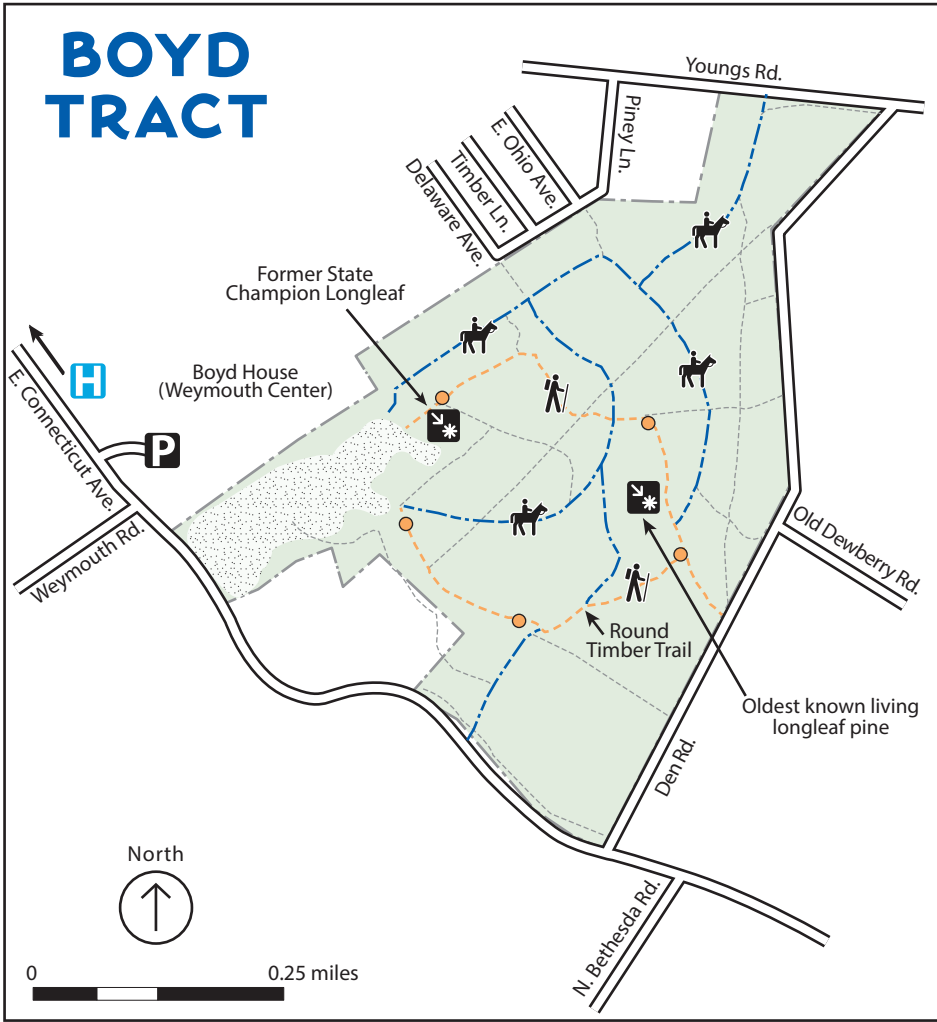

BOYD TRACT

Legend

- Cemetery
- Equestrian Trail
- Hiking Trail
- Hospital - **Emergency 911**
Moore Regional Hospital: 910-715-1000
- Meadow
- Park Boundary
- Parking Area
- Point of Interest
- Roads -
 - Paved
 - Service Road
 - Private Road

Trails

Boyd

Round Timber Trail 1.0 miles easy ● orange

Paint Hill

Pyxie Moss Trail 0.8 miles easy ● blue

Fox Squirrel Loop 0.5 miles easy ■ red

PAINT HILL TRACT

Many of the service roads on the Paint Hill tract lead onto private property. Please be mindful of this while hiking.

04/21