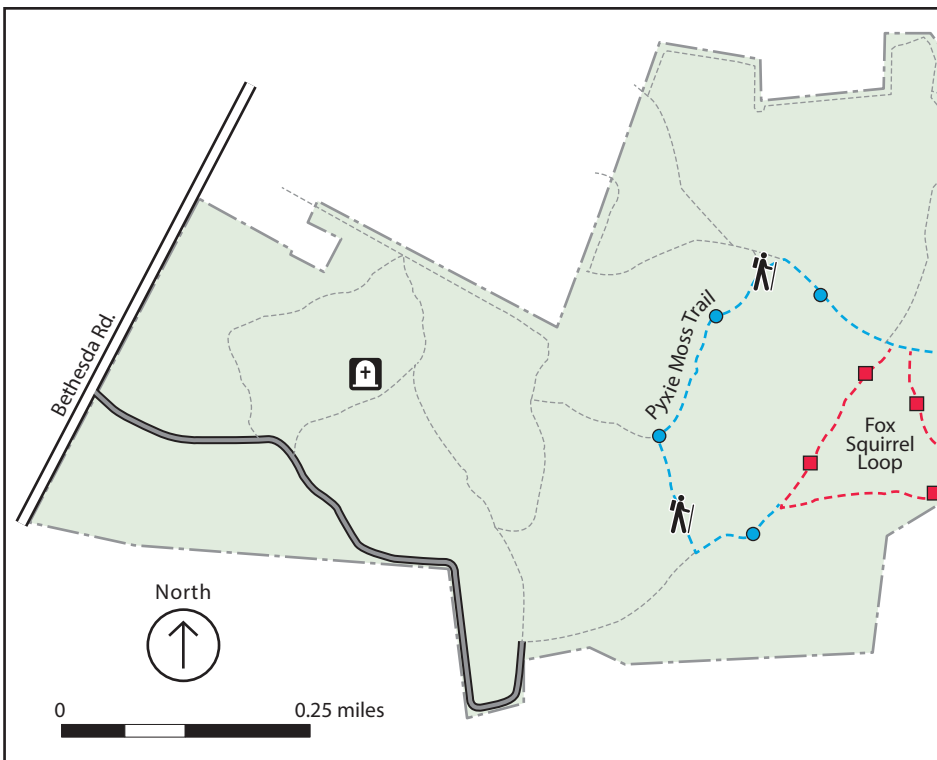

BOYD TRACT

Legend

- Cemetery
- Equestrian Trail
- Hiking Trail
- Hospital - **Emergency 911**
Moore Regional Hospital: 910-715-1000
- Meadow
- Park Boundary
- Parking Area
- Point of Interest
- Roads -
 - Paved
 - Service Road
 - Private Road

Trails

Boyd

Round Timber Trail 1.0 miles easy ● orange

Paint Hill

Pyxie Moss Trail 0.8 miles easy ● blue

Fox Squirrel Loop 0.5 miles easy ■ red

PAINT HILL TRACT

Many of the service roads on the Paint Hill tract lead onto private property. Please be mindful of this while hiking.