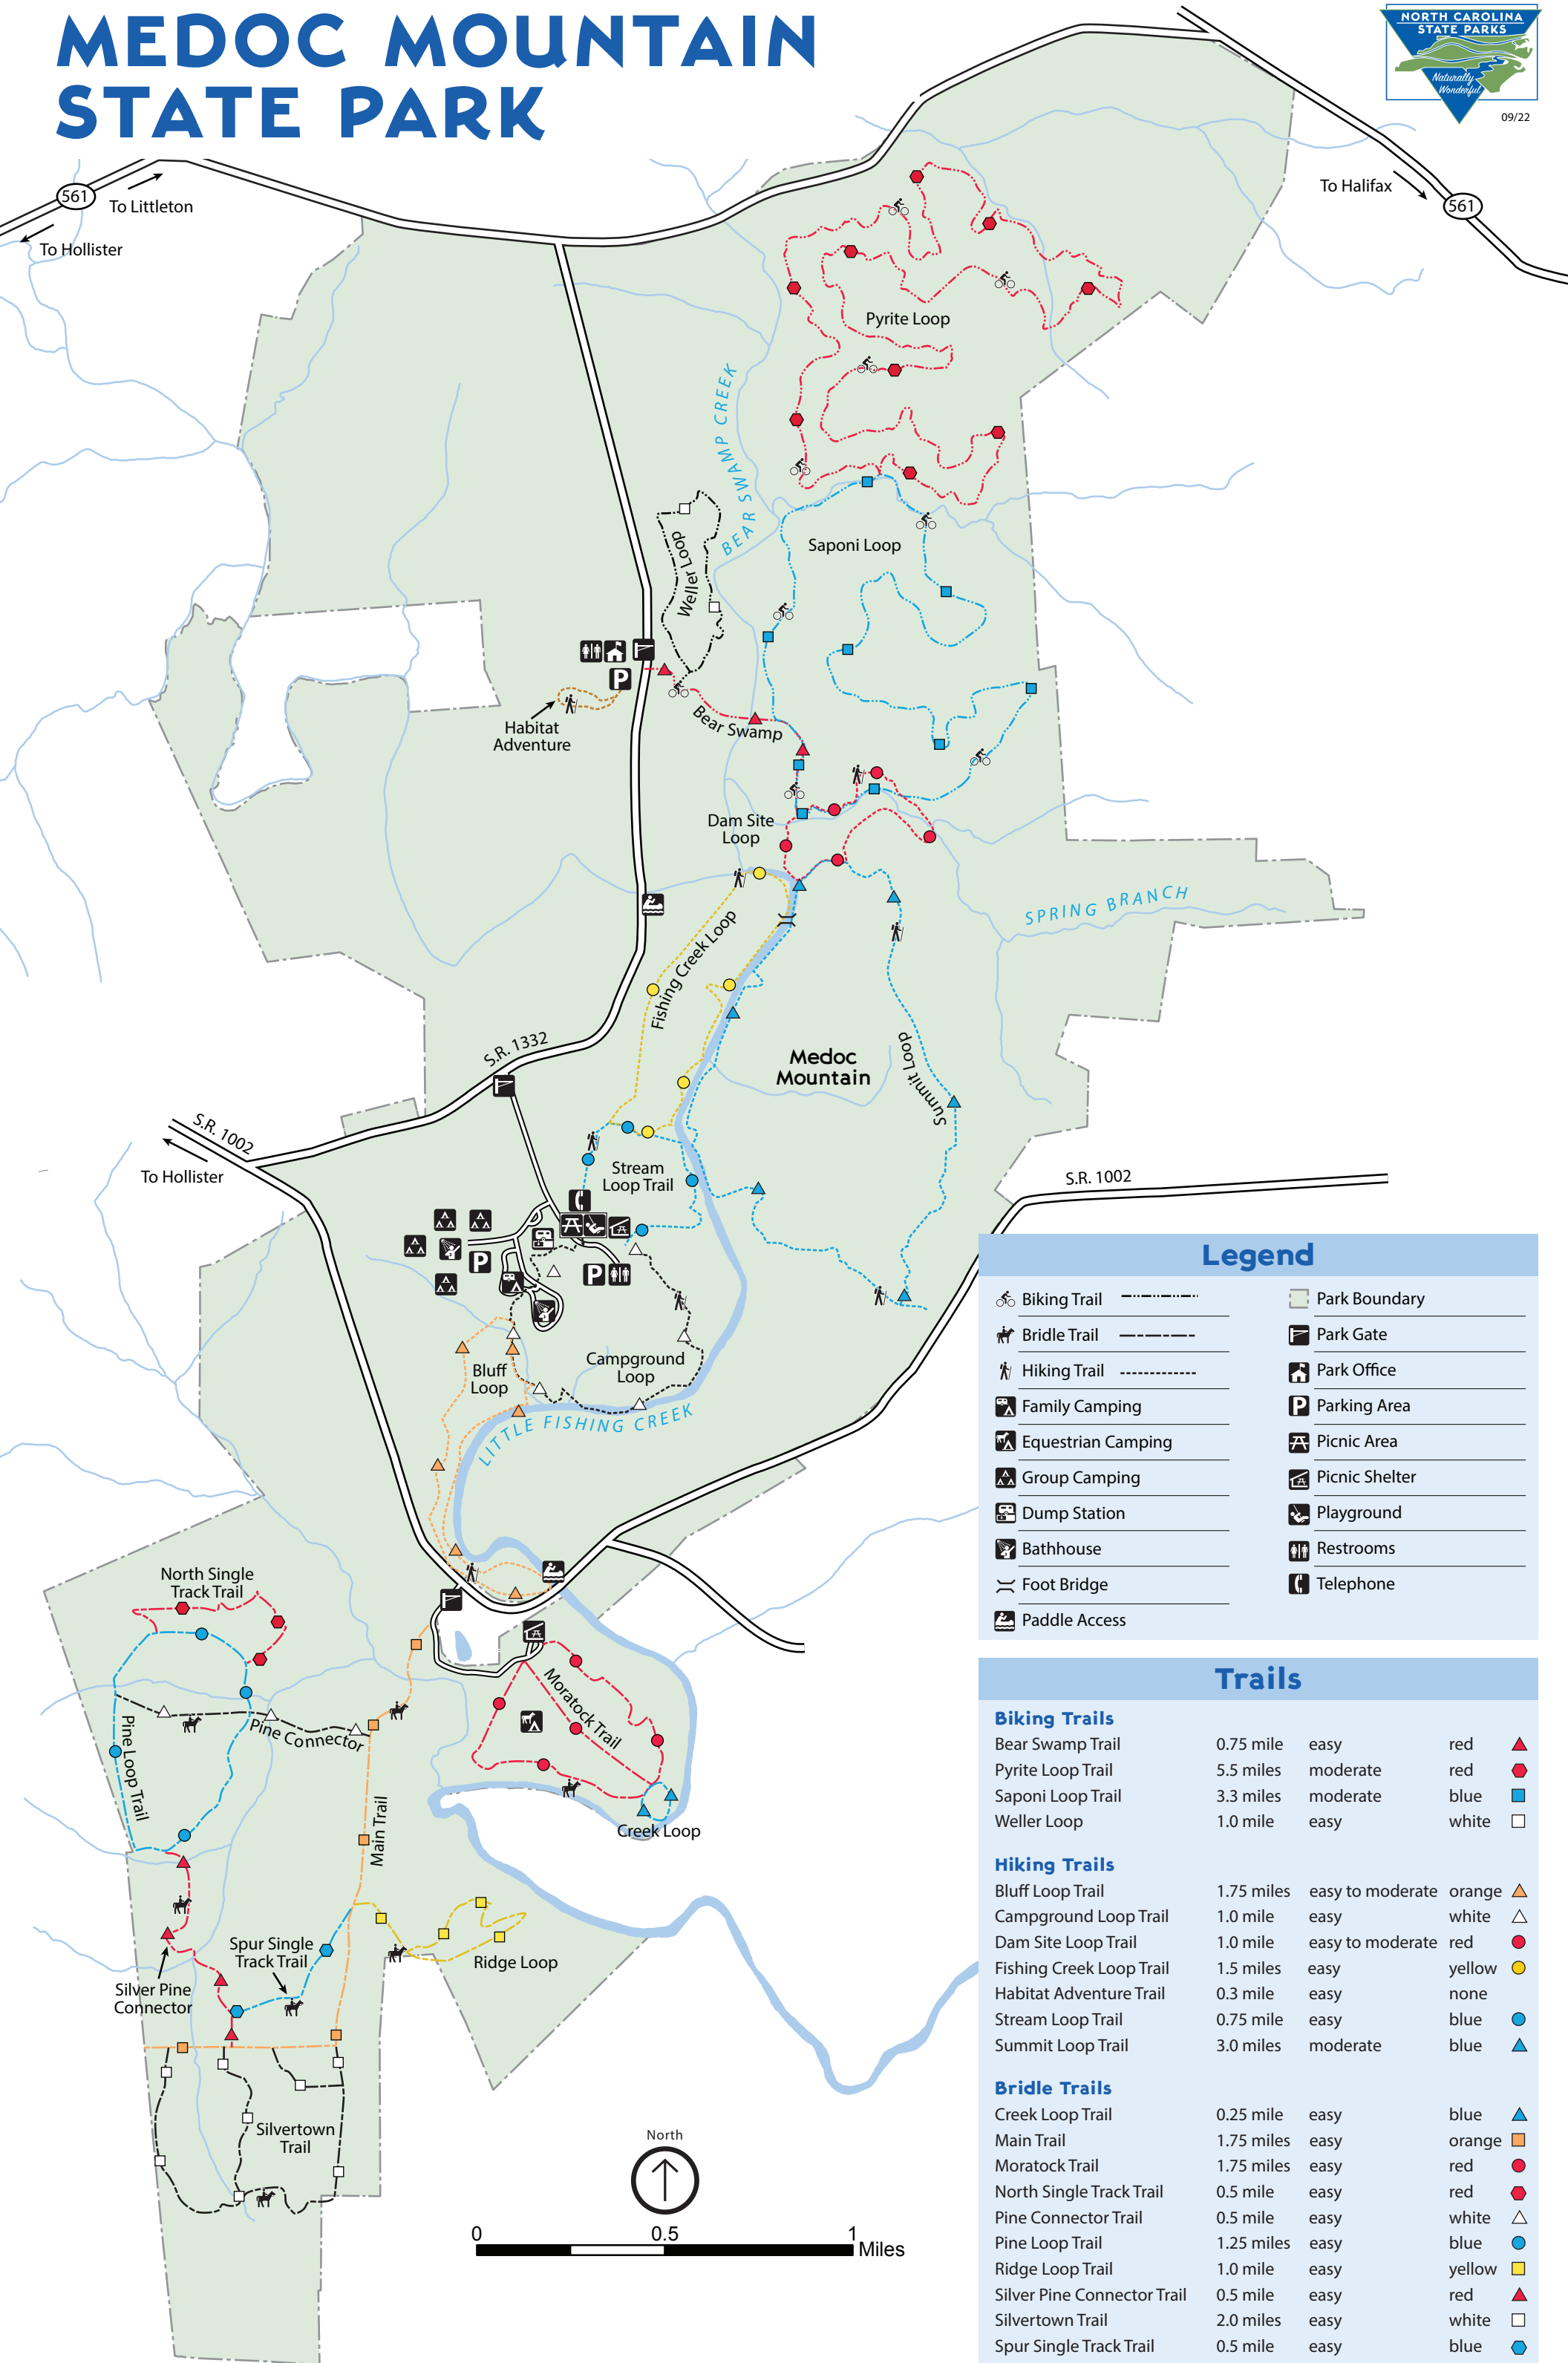

MEDOC MOUNTAIN STATE PARK

Legend

- | | |
|--------------------|----------------|
| Biking Trail | Park Boundary |
| Bridle Trail | Park Gate |
| Hiking Trail | Park Office |
| Family Camping | Parking Area |
| Equestrian Camping | Picnic Area |
| Group Camping | Picnic Shelter |
| Dump Station | Playground |
| Bathhouse | Restrooms |
| Foot Bridge | Telephone |
| Paddle Access | |

Trails

Biking Trails				
Bear Swamp Trail	0.75 mile	easy	red	▲
Pyrite Loop Trail	5.5 miles	moderate	red	●
Saponi Loop Trail	3.3 miles	moderate	blue	■
Weller Loop	1.0 mile	easy	white	□
Hiking Trails				
Bluff Loop Trail	1.75 miles	easy to moderate	orange	▲
Campground Loop Trail	1.0 mile	easy	white	△
Dam Site Loop Trail	1.0 mile	easy to moderate	red	●
Fishing Creek Loop Trail	1.5 miles	easy	yellow	●
Habitat Adventure Trail	0.3 mile	easy	none	
Stream Loop Trail	0.75 mile	easy	blue	●
Summit Loop Trail	3.0 miles	moderate	blue	▲
Bridle Trails				
Creek Loop Trail	0.25 mile	easy	blue	▲
Main Trail	1.75 miles	easy	orange	■
Moratock Trail	1.75 miles	easy	red	●
North Single Track Trail	0.5 mile	easy	red	●
Pine Connector Trail	0.5 mile	easy	white	△
Pine Loop Trail	1.25 miles	easy	blue	●
Ridge Loop Trail	1.0 mile	easy	yellow	■
Silver Pine Connector Trail	0.5 mile	easy	red	▲
Silvertown Trail	2.0 miles	easy	white	□
Spur Single Track Trail	0.5 mile	easy	blue	●