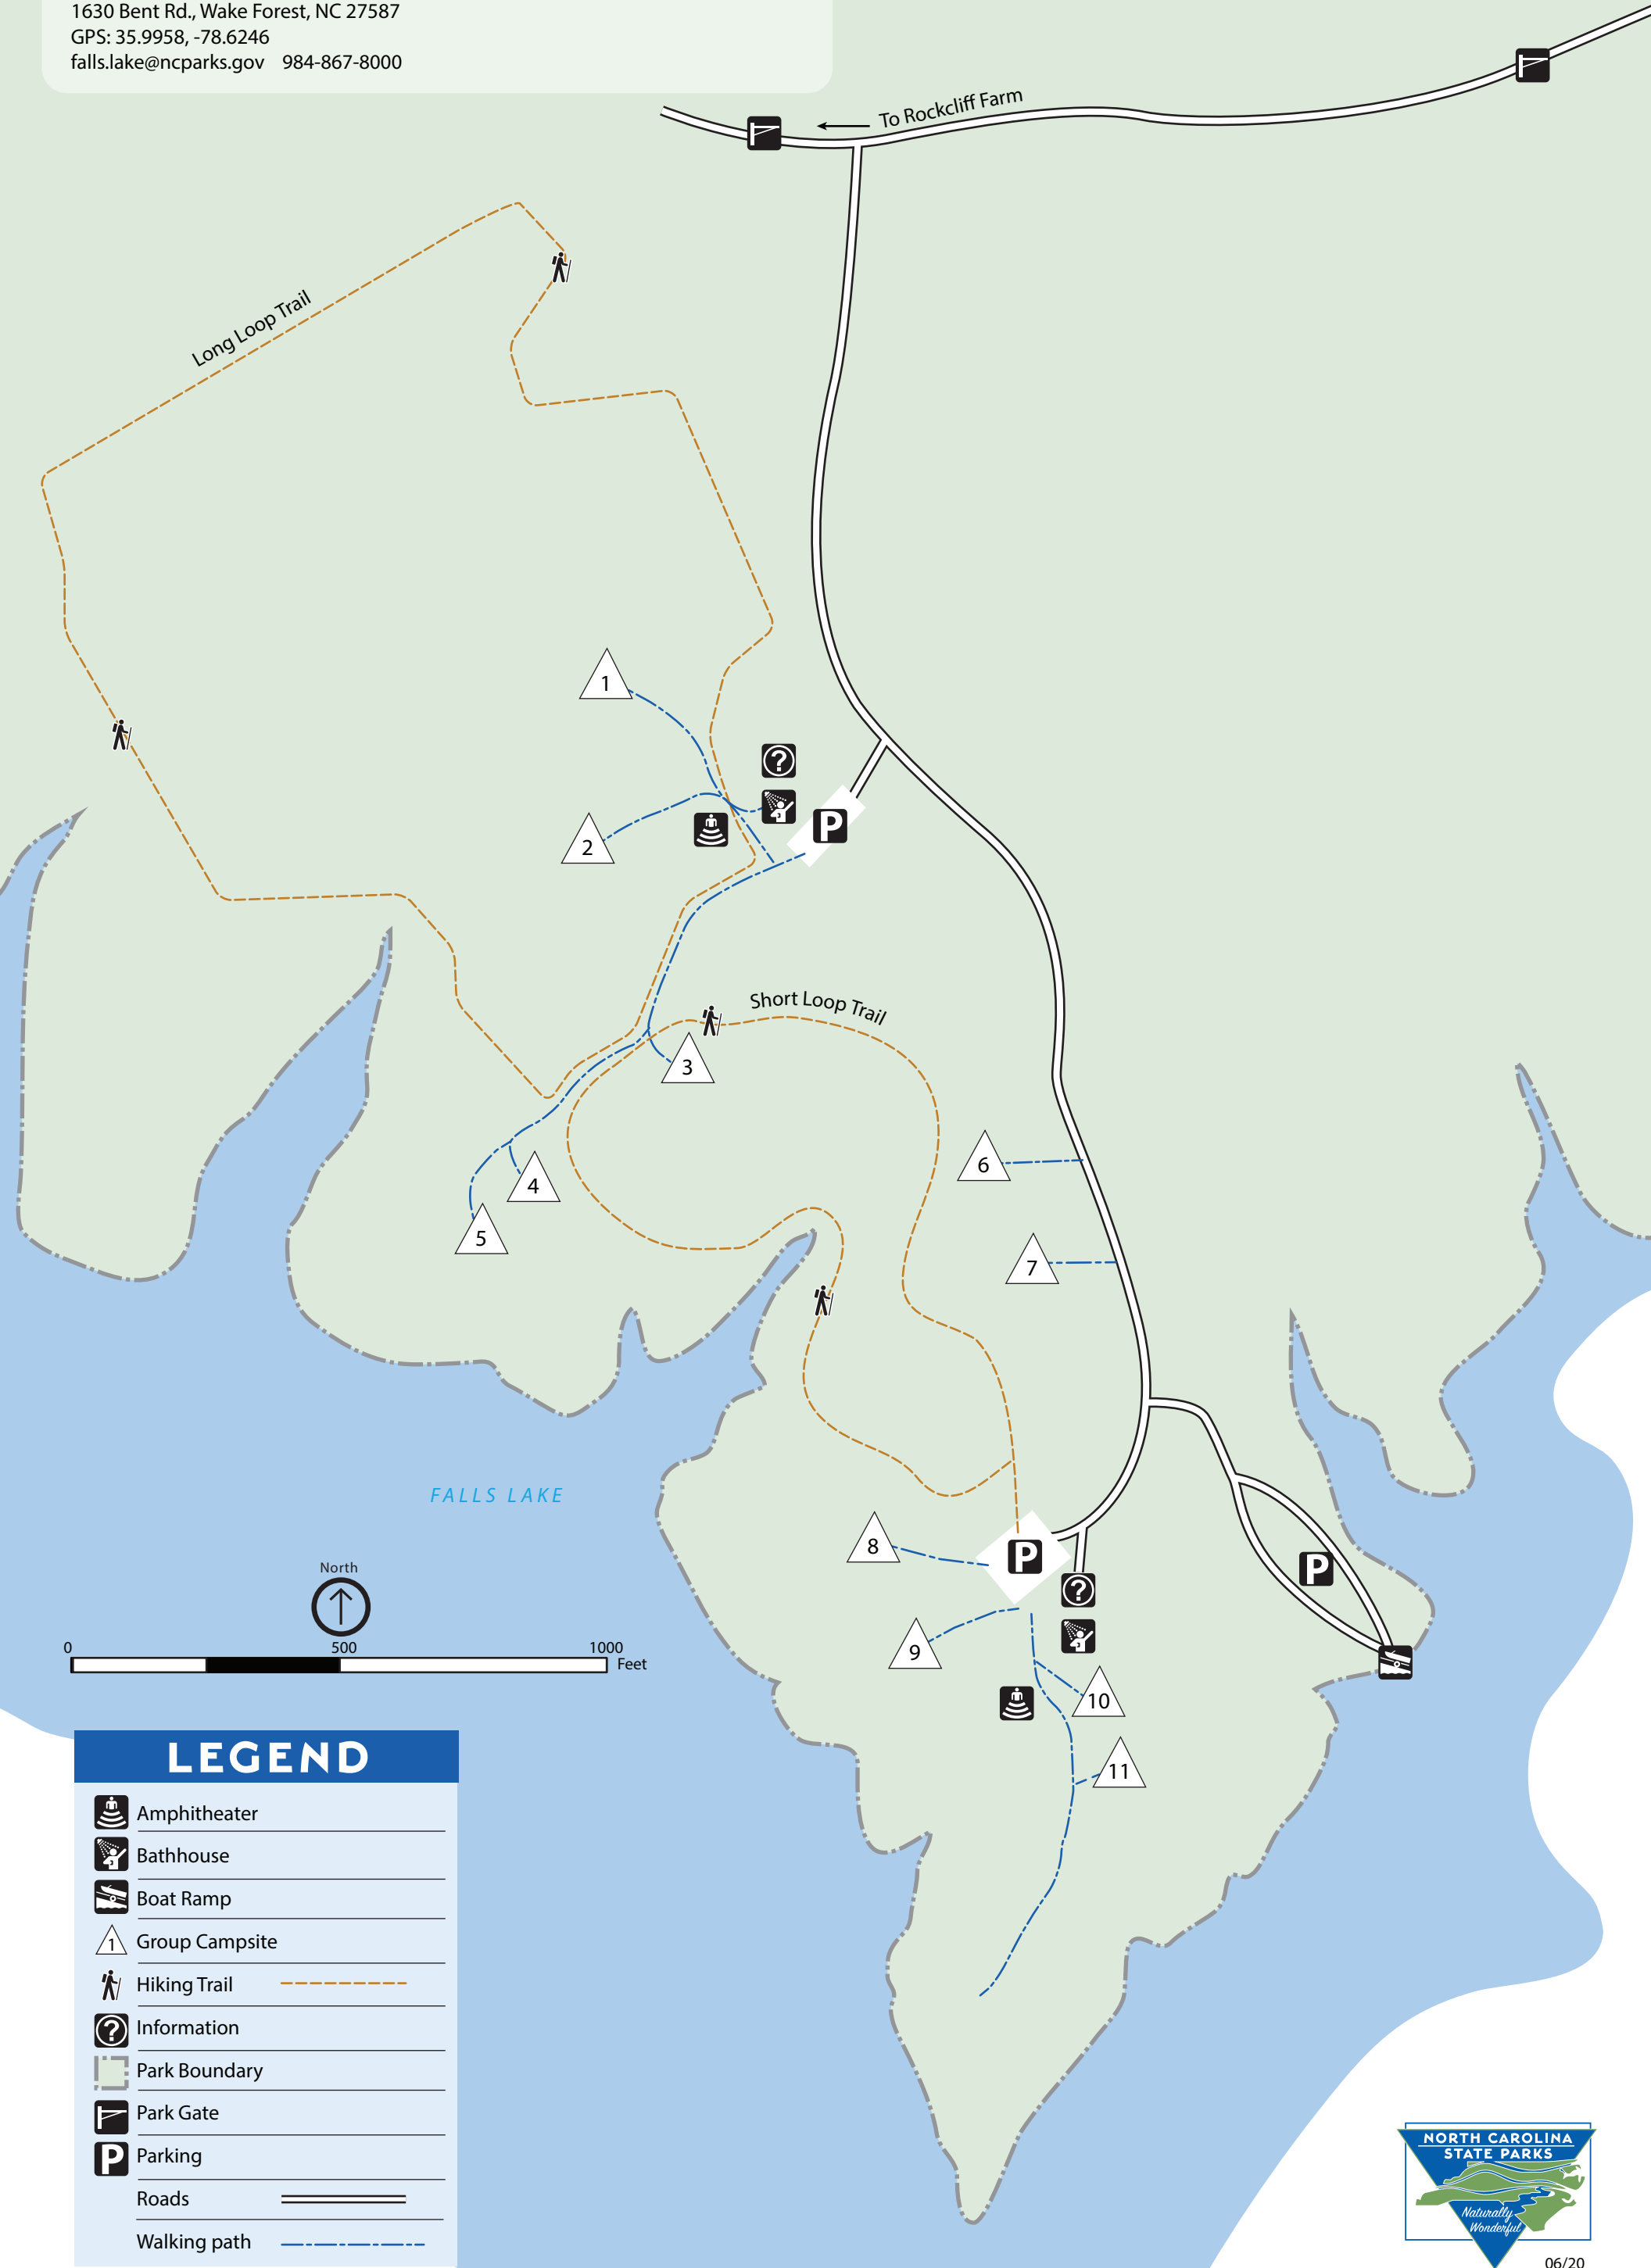

Falls Lake State Recreation Area

B.W. WELLS

Group Campground

1630 Bent Rd., Wake Forest, NC 27587

GPS: 35.9958, -78.6246

falls.lake@ncparks.gov 984-867-8000

LEGEND

- Amphitheater
- Bathhouse
- Boat Ramp
- Group Campsite
- Hiking Trail
- Information
- Park Boundary
- Park Gate
- Parking
- Roads
- Walking path