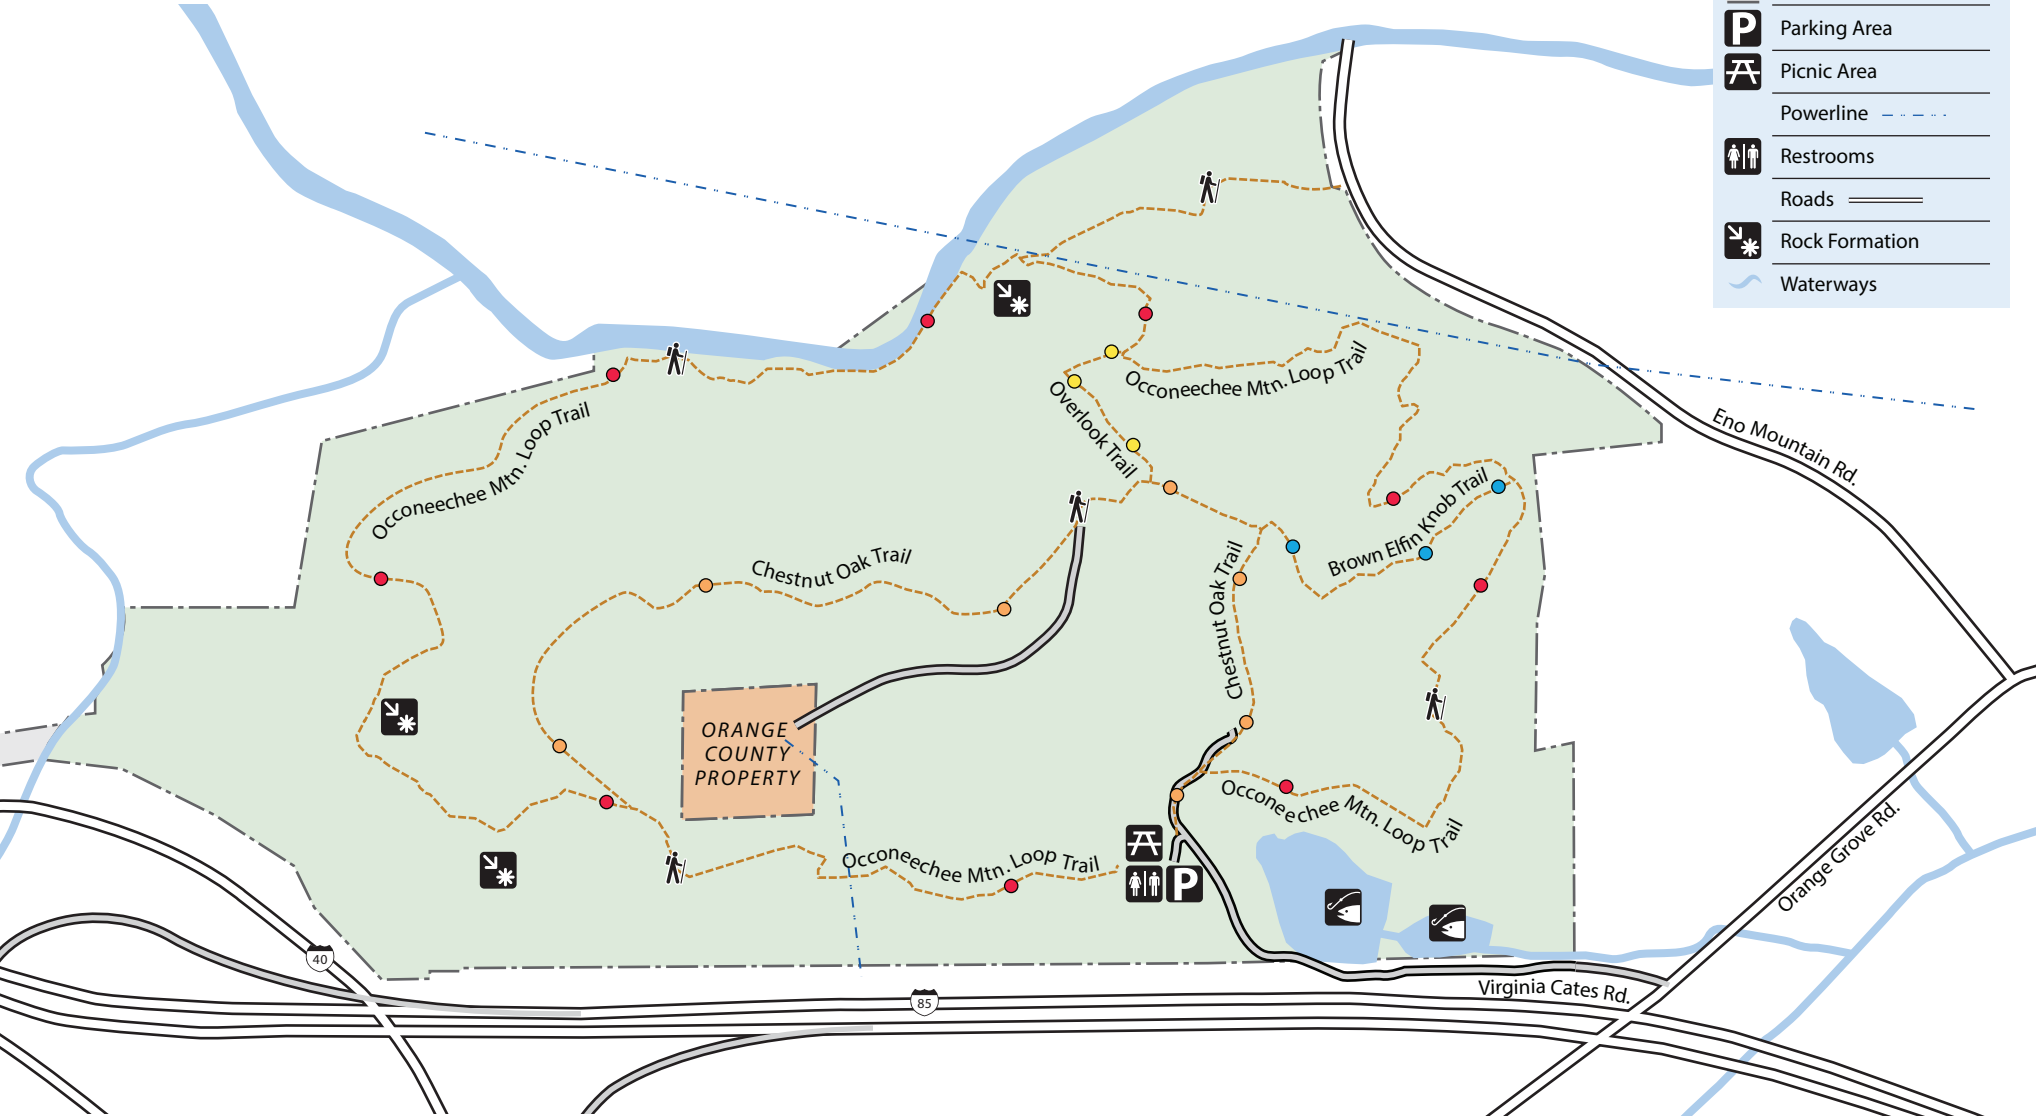

OCCONEECHEE MOUNTAIN STATE NATURAL AREA

Legend

-  Fishing
-  Hiking Trail ---
-  Park Boundary
-  Parking Area
-  Picnic Area
-  Powerline - - -
-  Restrooms
-  Roads
-  Rock Formation
-  Waterways

Trails

Brown Elfin Knob Trail	0.10 mile	easy	blue	●
Chestnut Oak Trail	0.90 mile	moderate	orange	●
Occoneechee Mt. Loop Trail	2.2 miles	moderate	red	●
Overlook Trail	0.15 mile	moderate	yellow	●