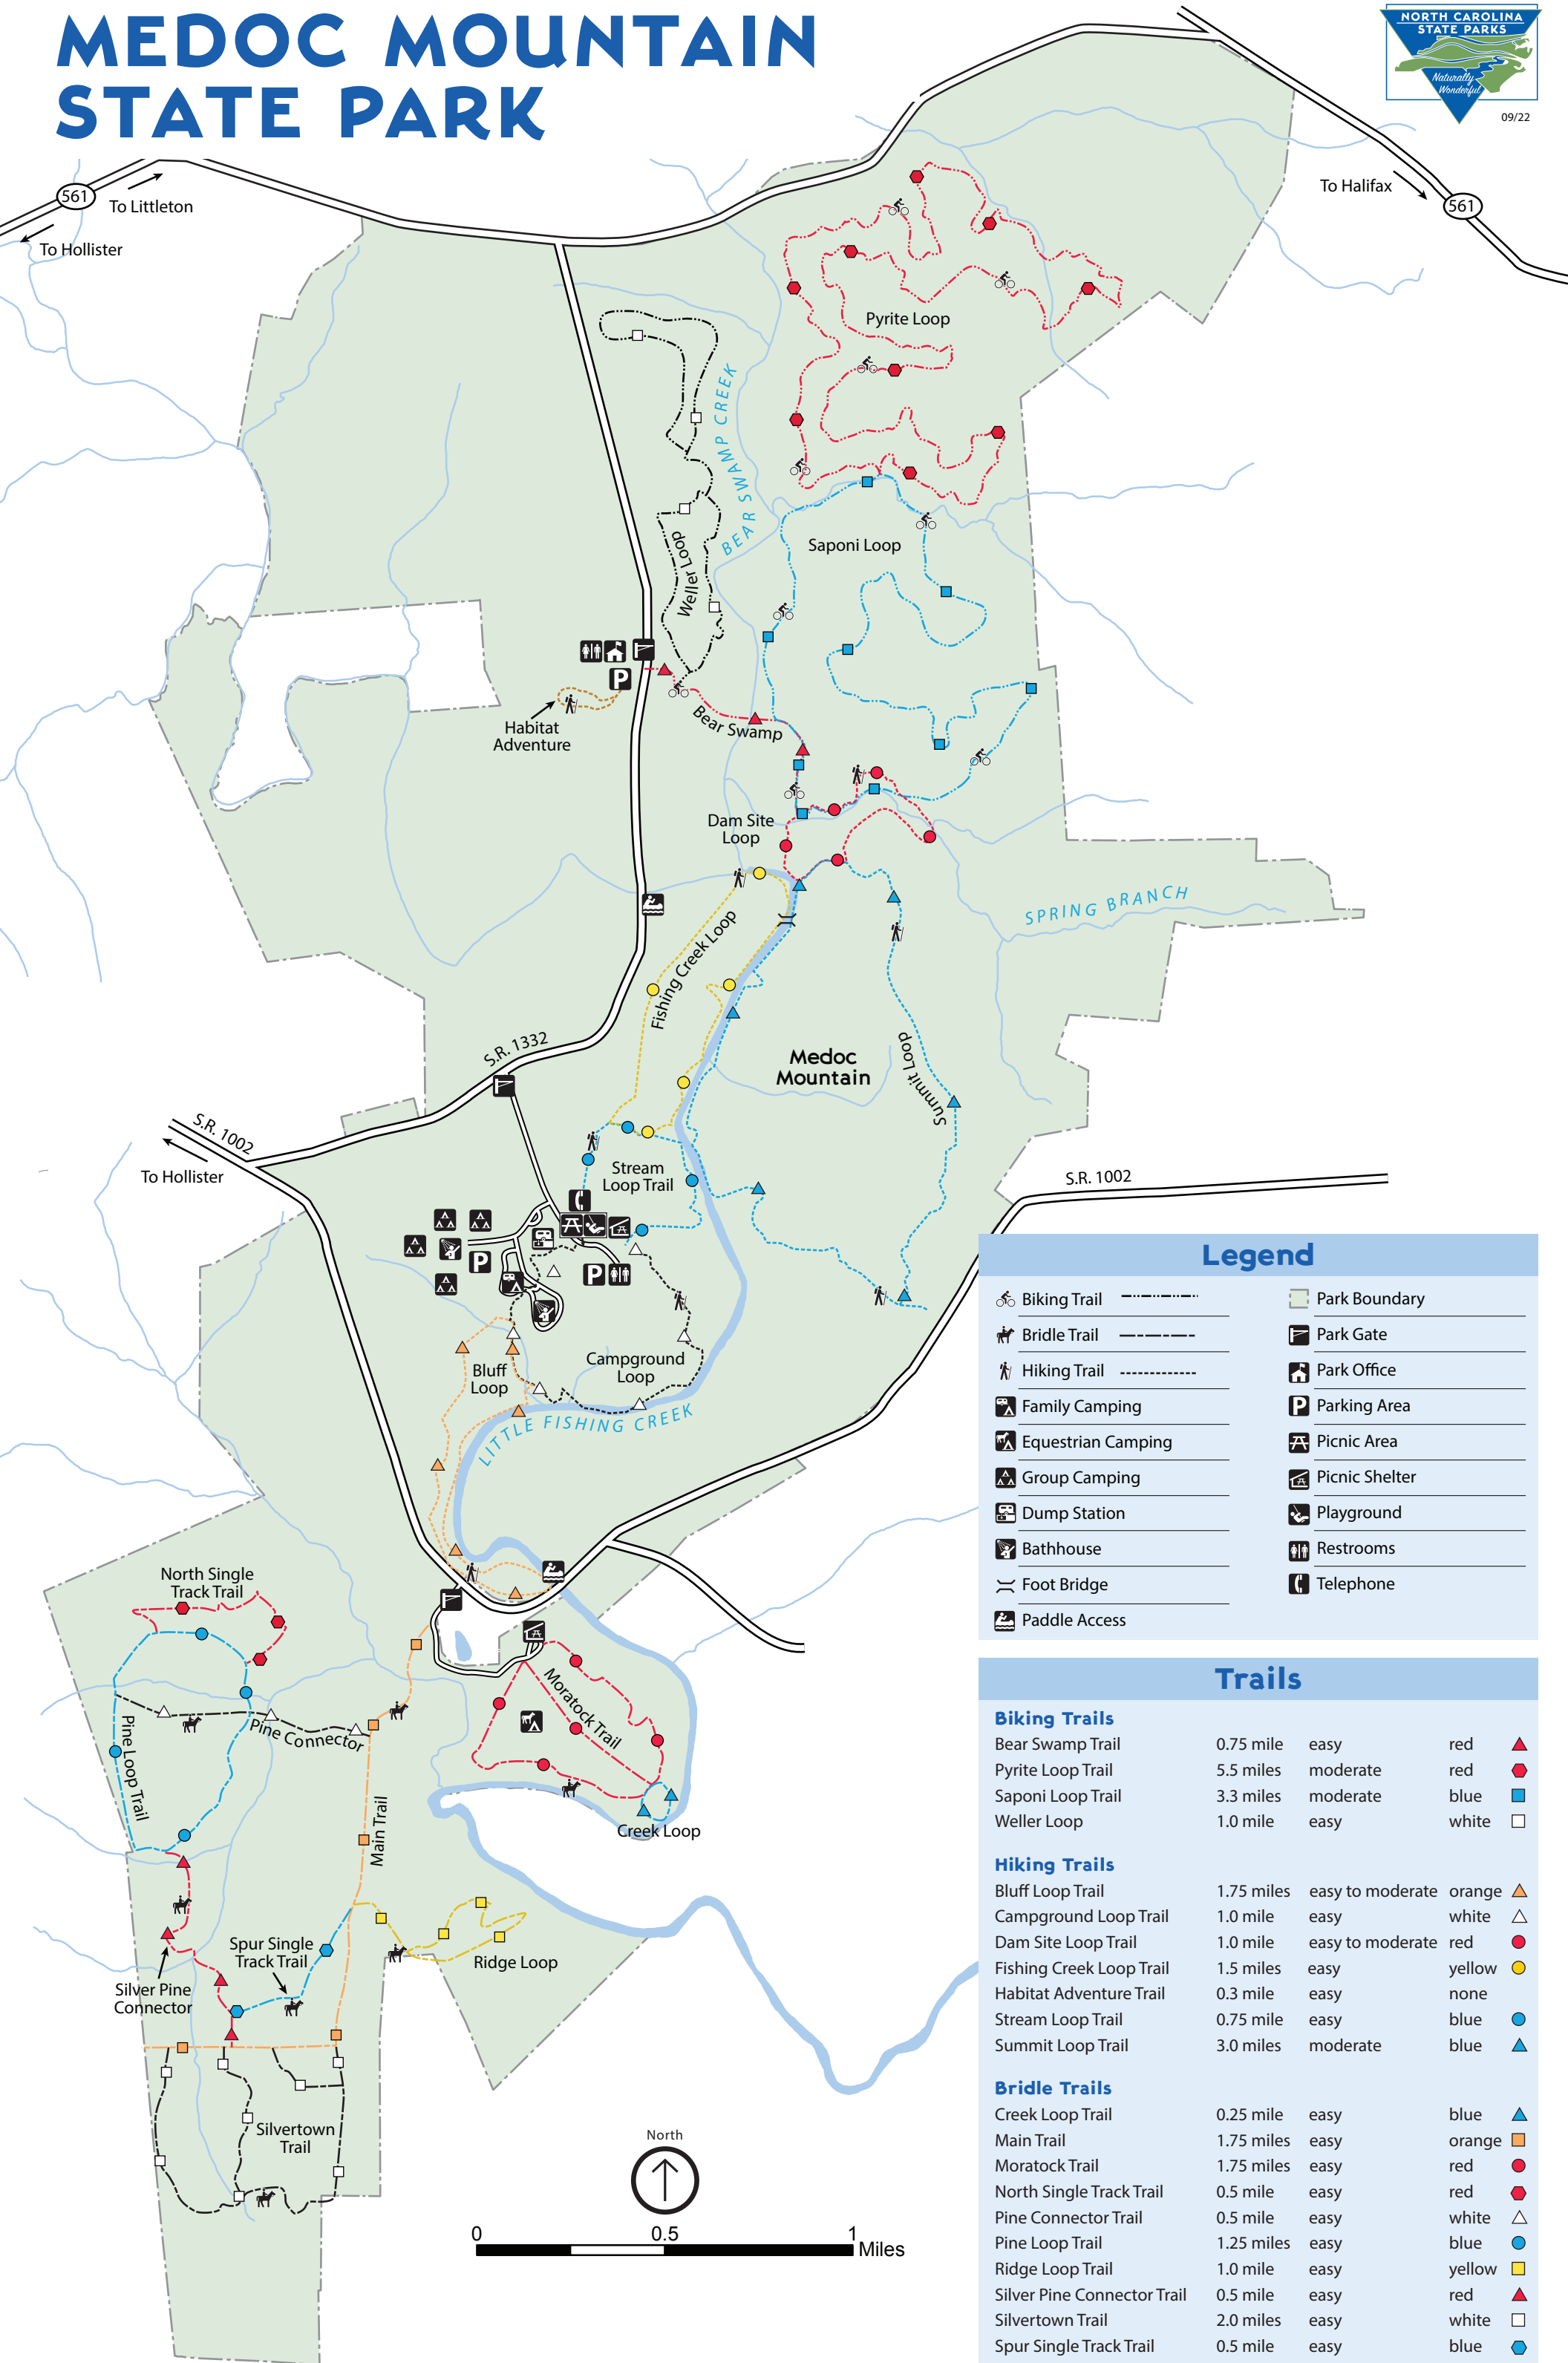

# MEDOC MOUNTAIN STATE PARK

## Legend

- |                    |                |
|--------------------|----------------|
| Biking Trail       | Park Boundary  |
| Bridle Trail       | Park Gate      |
| Hiking Trail       | Park Office    |
| Family Camping     | Parking Area   |
| Equestrian Camping | Picnic Area    |
| Group Camping      | Picnic Shelter |
| Dump Station       | Playground     |
| Bathhouse          | Restrooms      |
| Foot Bridge        | Telephone      |
| Paddle Access      |                |

### Biking Trails

Bear Swamp Trail	0.75 mile	easy	red	
Pyrite Loop Trail	5.5 miles	moderate	red	
Saponi Loop Trail	3.3 miles	moderate	blue	
Weller Loop	1.0 mile	easy	white	

### Bridle Trails

Creek Loop Trail	0.25 mile	easy	blue	
Main Trail	1.75 miles	easy	orange	
Moratock Trail	1.75 miles	easy	red	
North Single Track Trail	0.5 mile	easy	red	
Pine Connector Trail	0.5 mile	easy	white	
Pine Loop Trail	1.25 miles	easy	blue	
Ridge Loop Trail	1.0 mile	easy	yellow	
Silver Pine Connector Trail	0.5 mile	easy	red	
Silvertown Trail	2.0 miles	easy	white	
Spur Single Track Trail	0.5 mile	easy	blue	