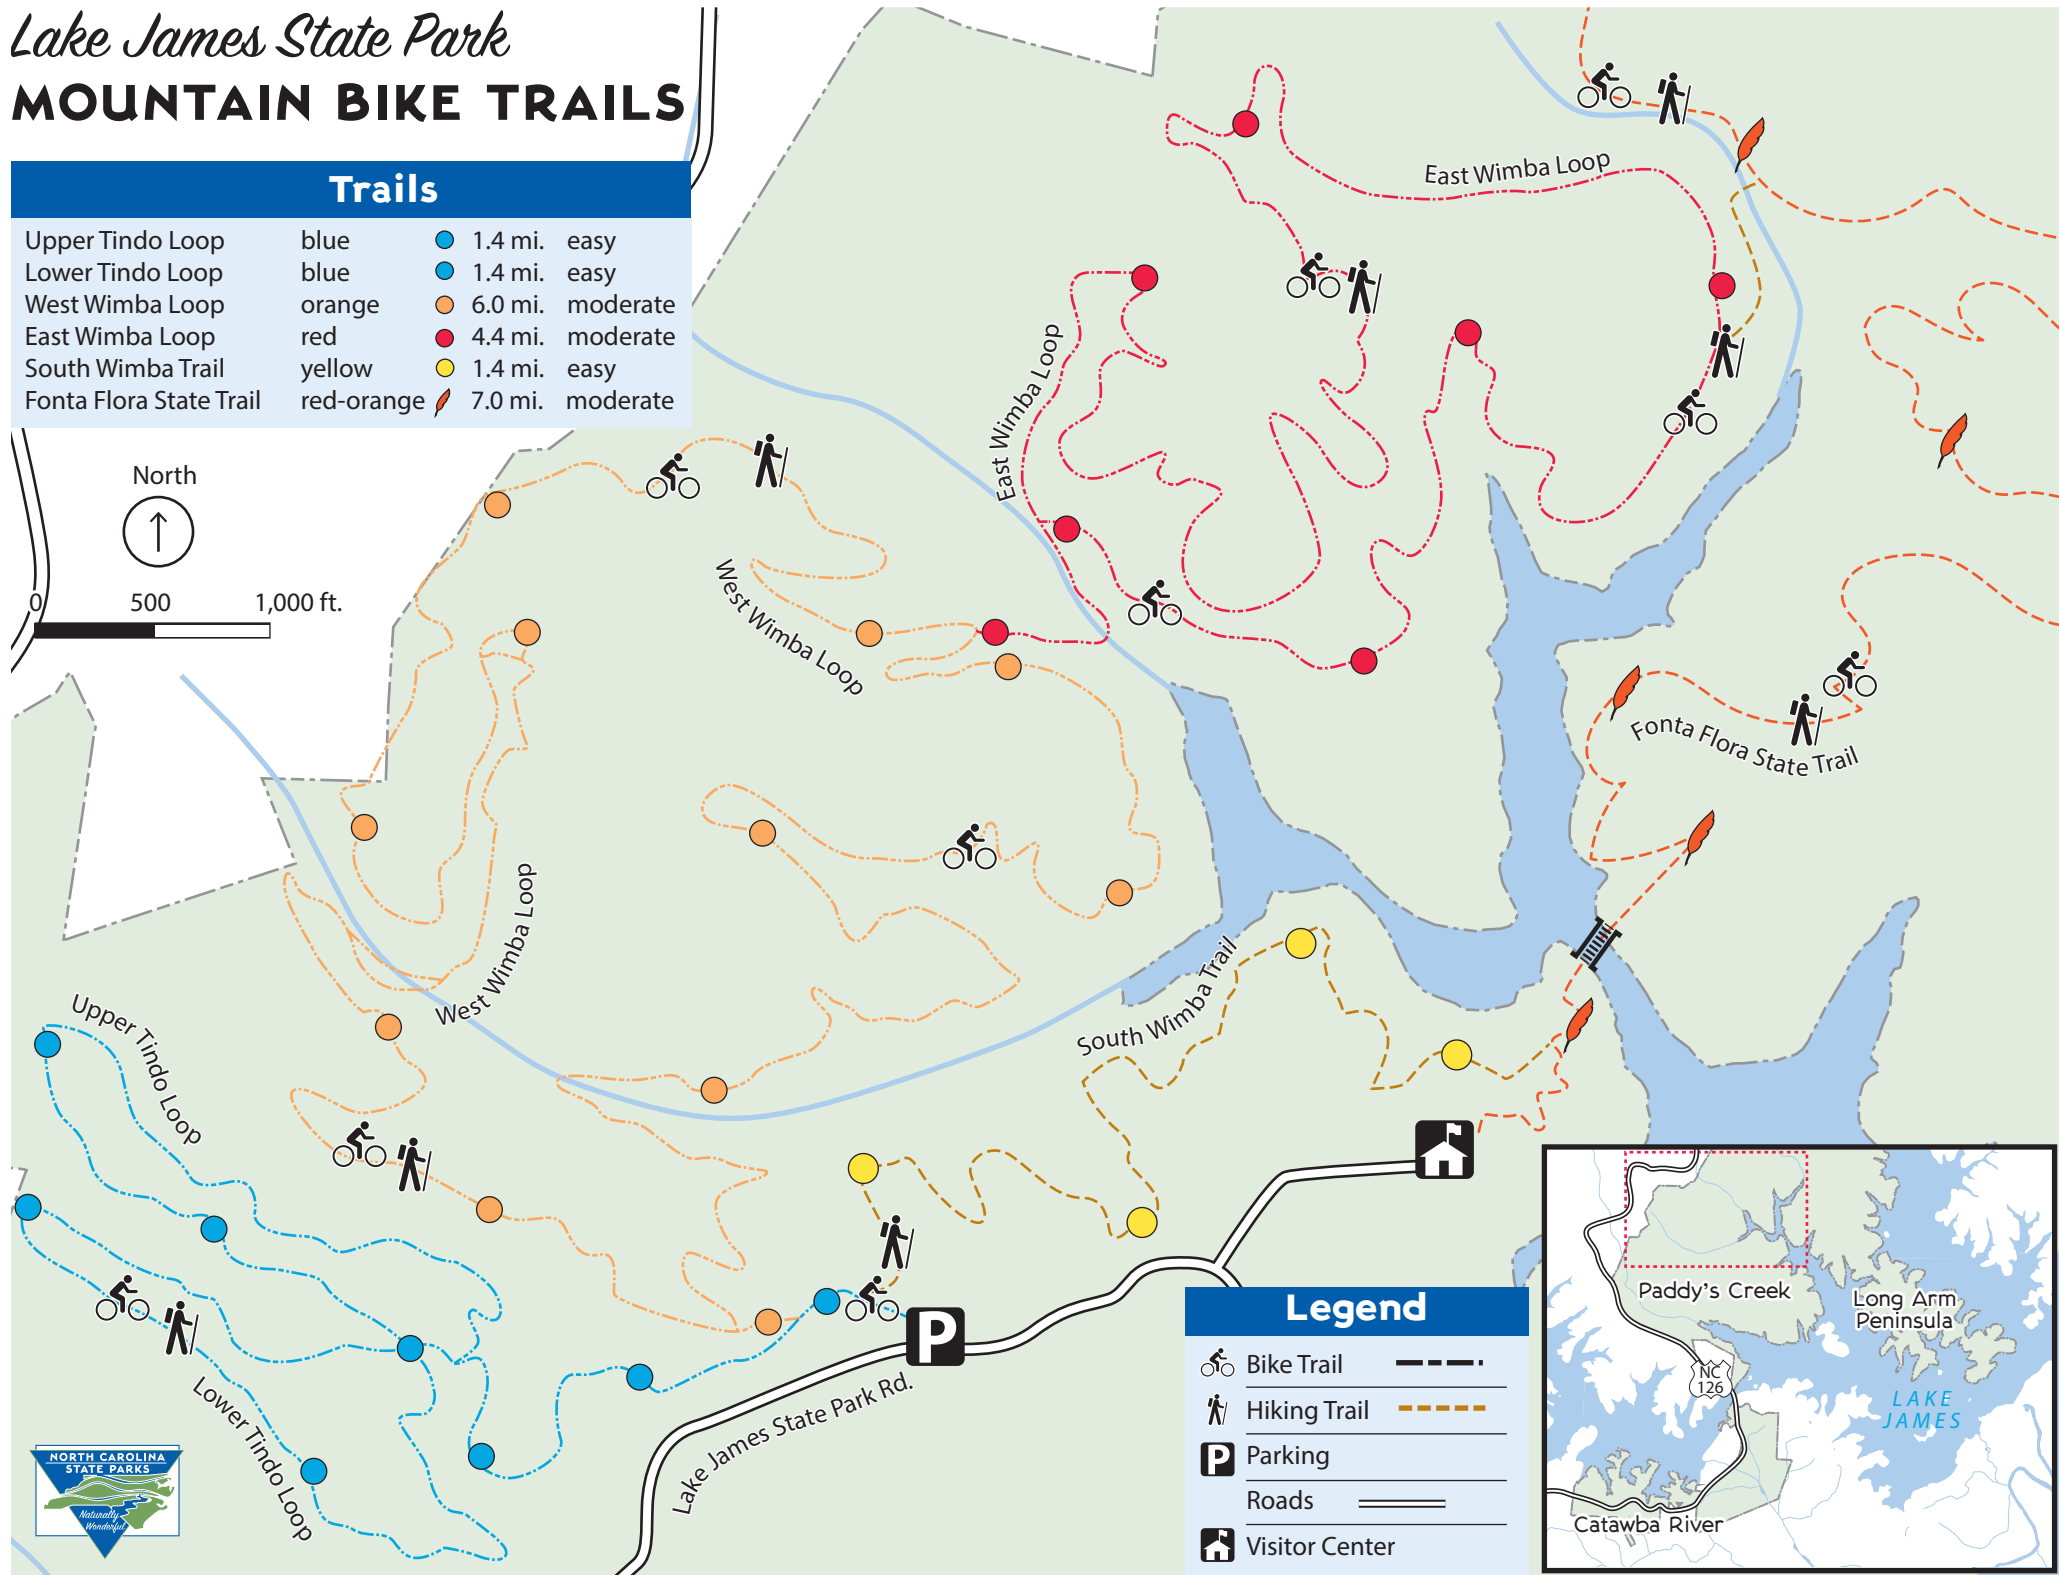

Lake James State Park

MOUNTAIN BIKE TRAILS

Trails

| | | | |
|-------------------------|------------|---------|----------|
| Upper Tindo Loop | blue | 1.4 mi. | easy |
| Lower Tindo Loop | blue | 1.4 mi. | easy |
| West Wimba Loop | orange | 6.0 mi. | moderate |
| East Wimba Loop | red | 4.4 mi. | moderate |
| South Wimba Trail | yellow | 1.4 mi. | easy |
| Fonta Flora State Trail | red-orange | 7.0 mi. | moderate |

North

0 500 1,000 ft.

Legend

- Bike Trail
- Hiking Trail
- Parking
- Roads
- Visitor Center