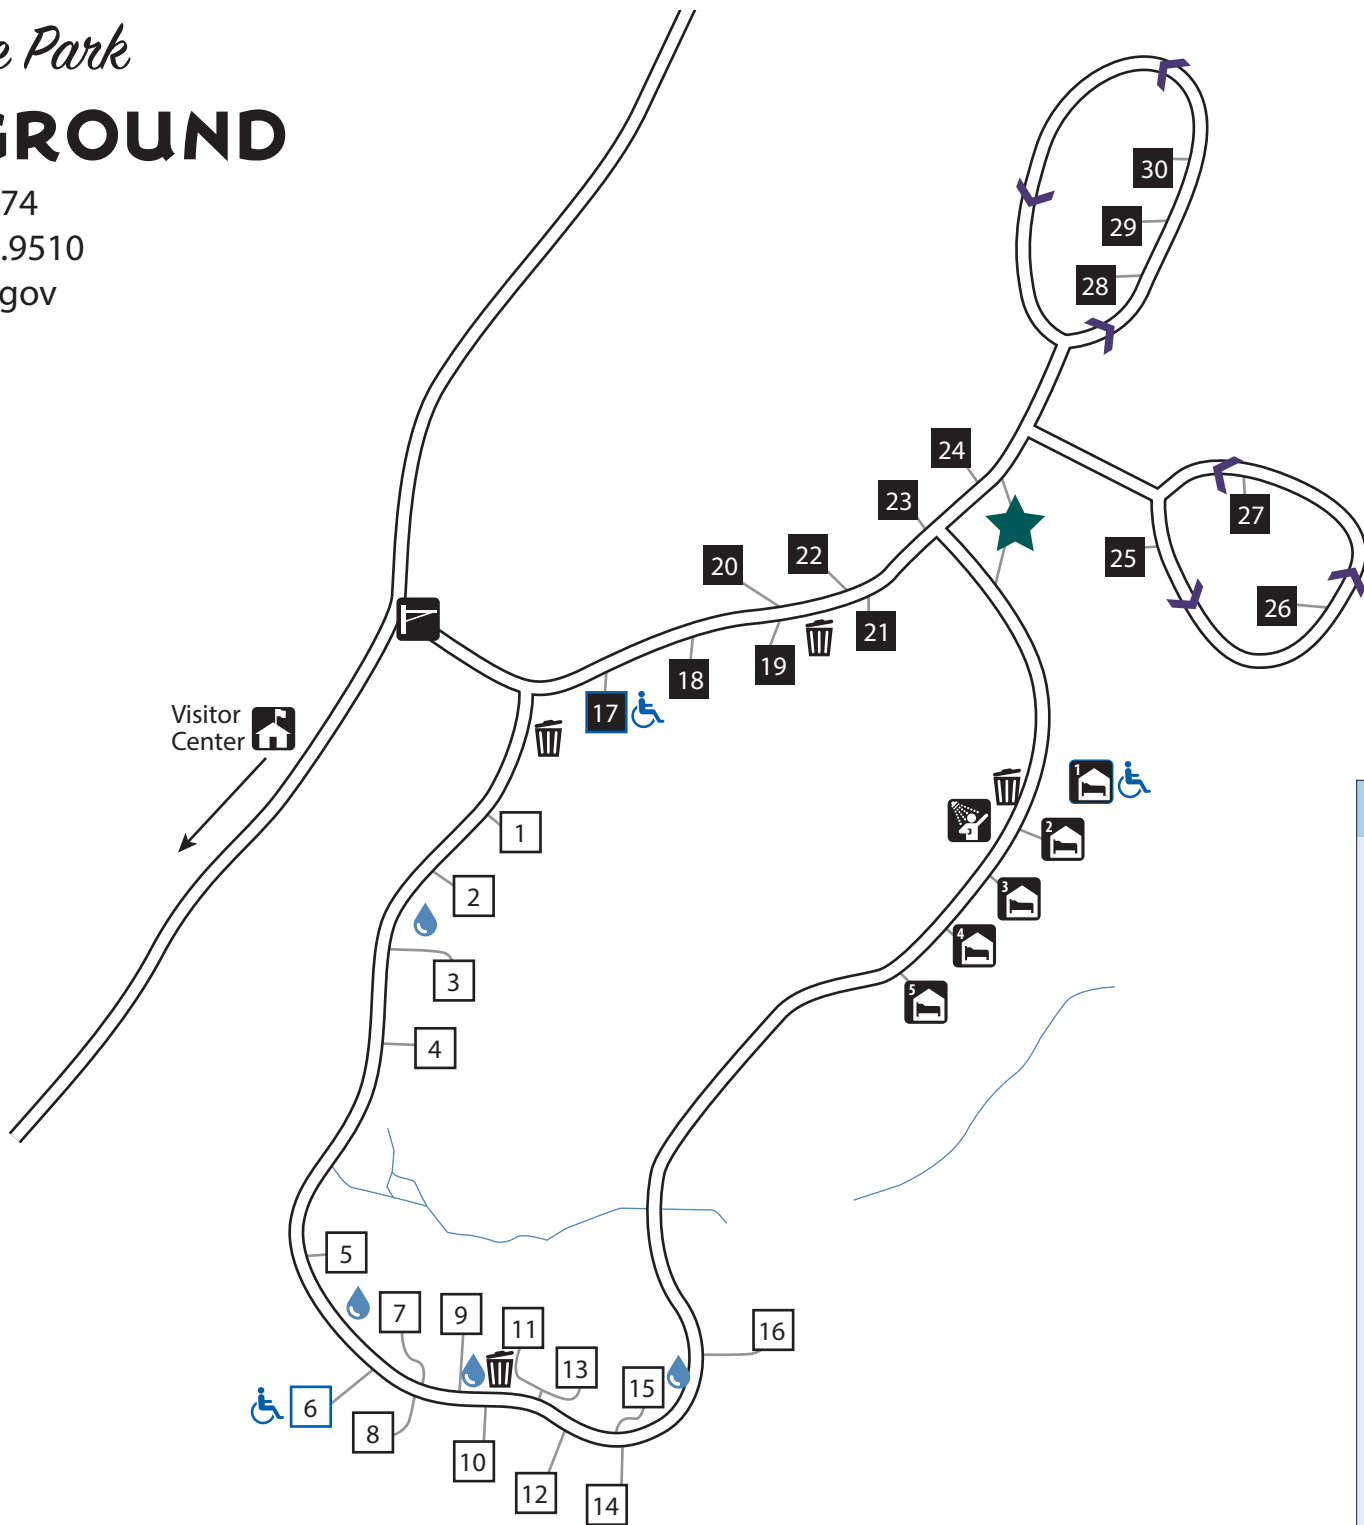

Gorges State Park CAMPGROUND

Sapphire, NC 28774
GPS: 35.0960, -82.9510
gorges@ncparks.gov
(828) 966-9099

Facility Legend

- Accessible
- Bathhouse
- Campground Host
- Camper Cabins
- RV Campsite
- Tent Campsite
- Park Gate
- Roads
- Traffic Flow Direction
- Trash Bin
- Visitor Center
- Water Spigot