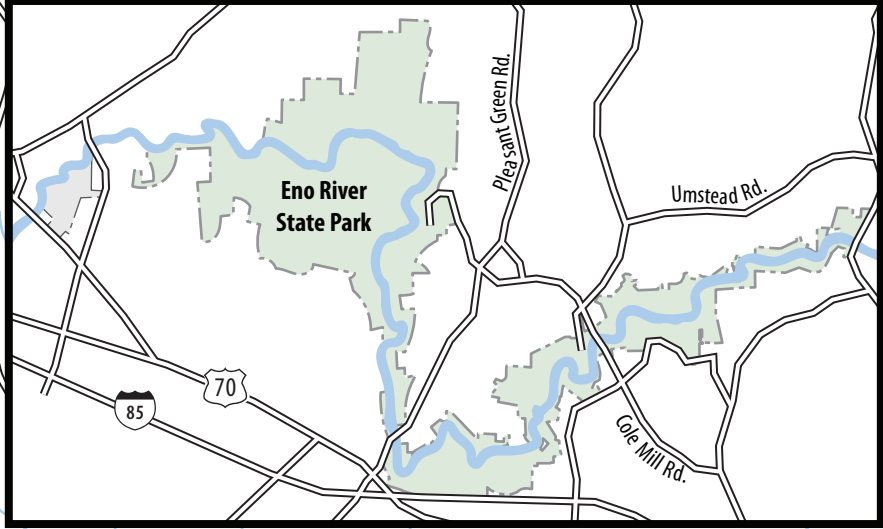

ENO RIVER STATE PARK

LEGEND

	Accessible		Park Boundary
	Bridge		Park Office
	Canoe Access		Parking
	Discovery Trail		Picnic Area
	Foot Bridge		Picnic Shelter
	Group Camping		Primitive Camping
	Hiking Trail		Restrooms
	Historic Site		Roads
	Hospital - Durham Regional Emergency 911		Waterways
			Mountains-to-Sea State Trail

06/20

H 11 miles
to Durham

PLEASANT GREEN

FEWS FORD

COLE MILL

PUMP STATION

CABE LANDS

GUESS ROAD