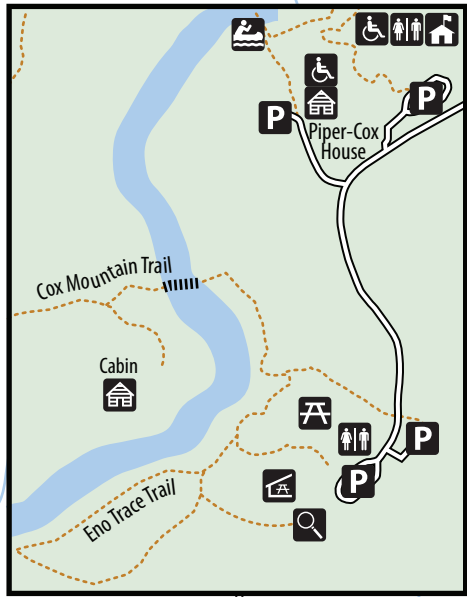

ENO RIVER STATE PARK

LEGEND

	Accessible		Park Boundary
	Bridge		Park Office
	Canoe Access		Parking
	Discovery Trail		Picnic Area
	Foot Bridge		Picnic Shelter
	Group Camping		Primitive Camping
	Hiking Trail		Restrooms
	Historic Site		Roads
	Hospital - Durham Regional Emergency 911		Waterways
			Mountains-to-Sea State Trail

06/20

H 11 miles
to Durham

PLEASANT GREEN

FEWS FORD

COLE MILL

PUMP STATION

CABE LANDS

GUESS ROAD