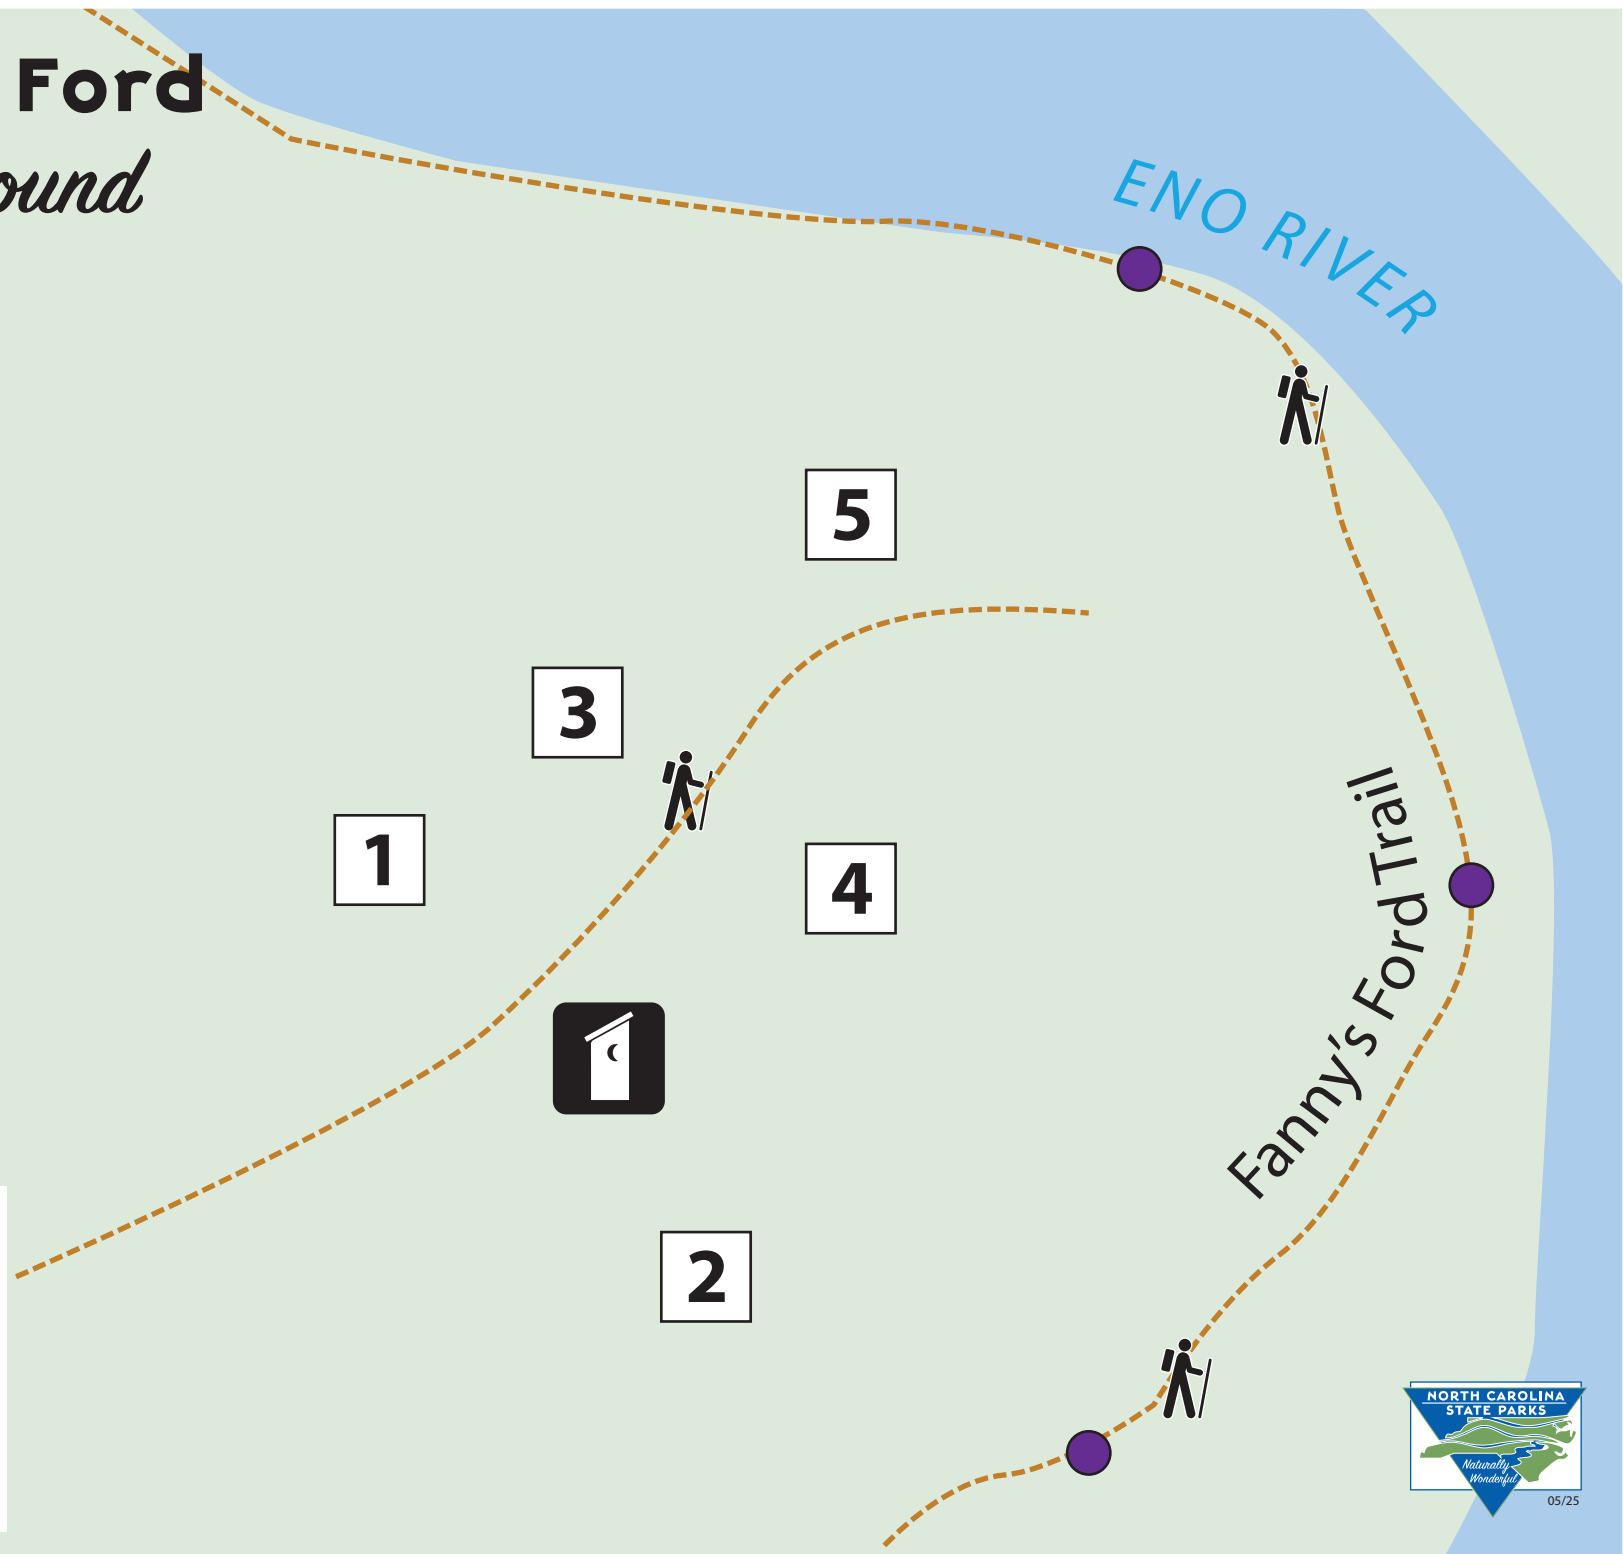

Fanny's Ford Campground

LEGEND

-  Individual campsite
-  Hiking trail
-  Pit toilet
-  Water