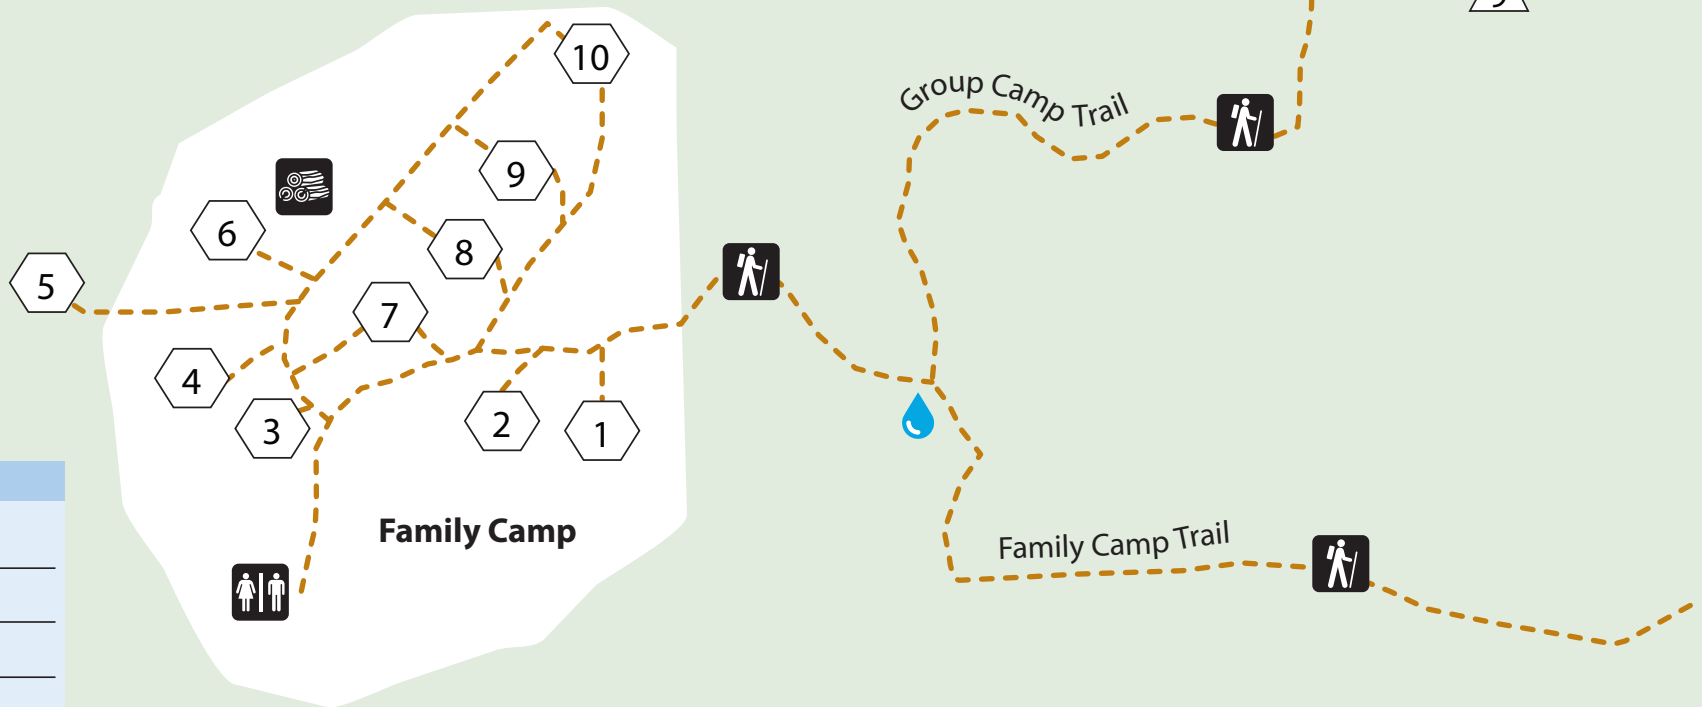

Crowders Mountain State Park Campground Map

522 Park Office Lane, Kings Mountain, NC 28086

GPS: 35.2127, -81.3006

crowders.mountain@ncparks.gov 704-853-5375

| LEGEND | |
|--------|-----------------------|
| | Campsites |
| | Group Campsites |
| | ADA Campsites |
| | Firewood |
| | Handicap Only Parking |
| | Hiking Trail - - - - |
| | Toilets |
| | Water Spigot |