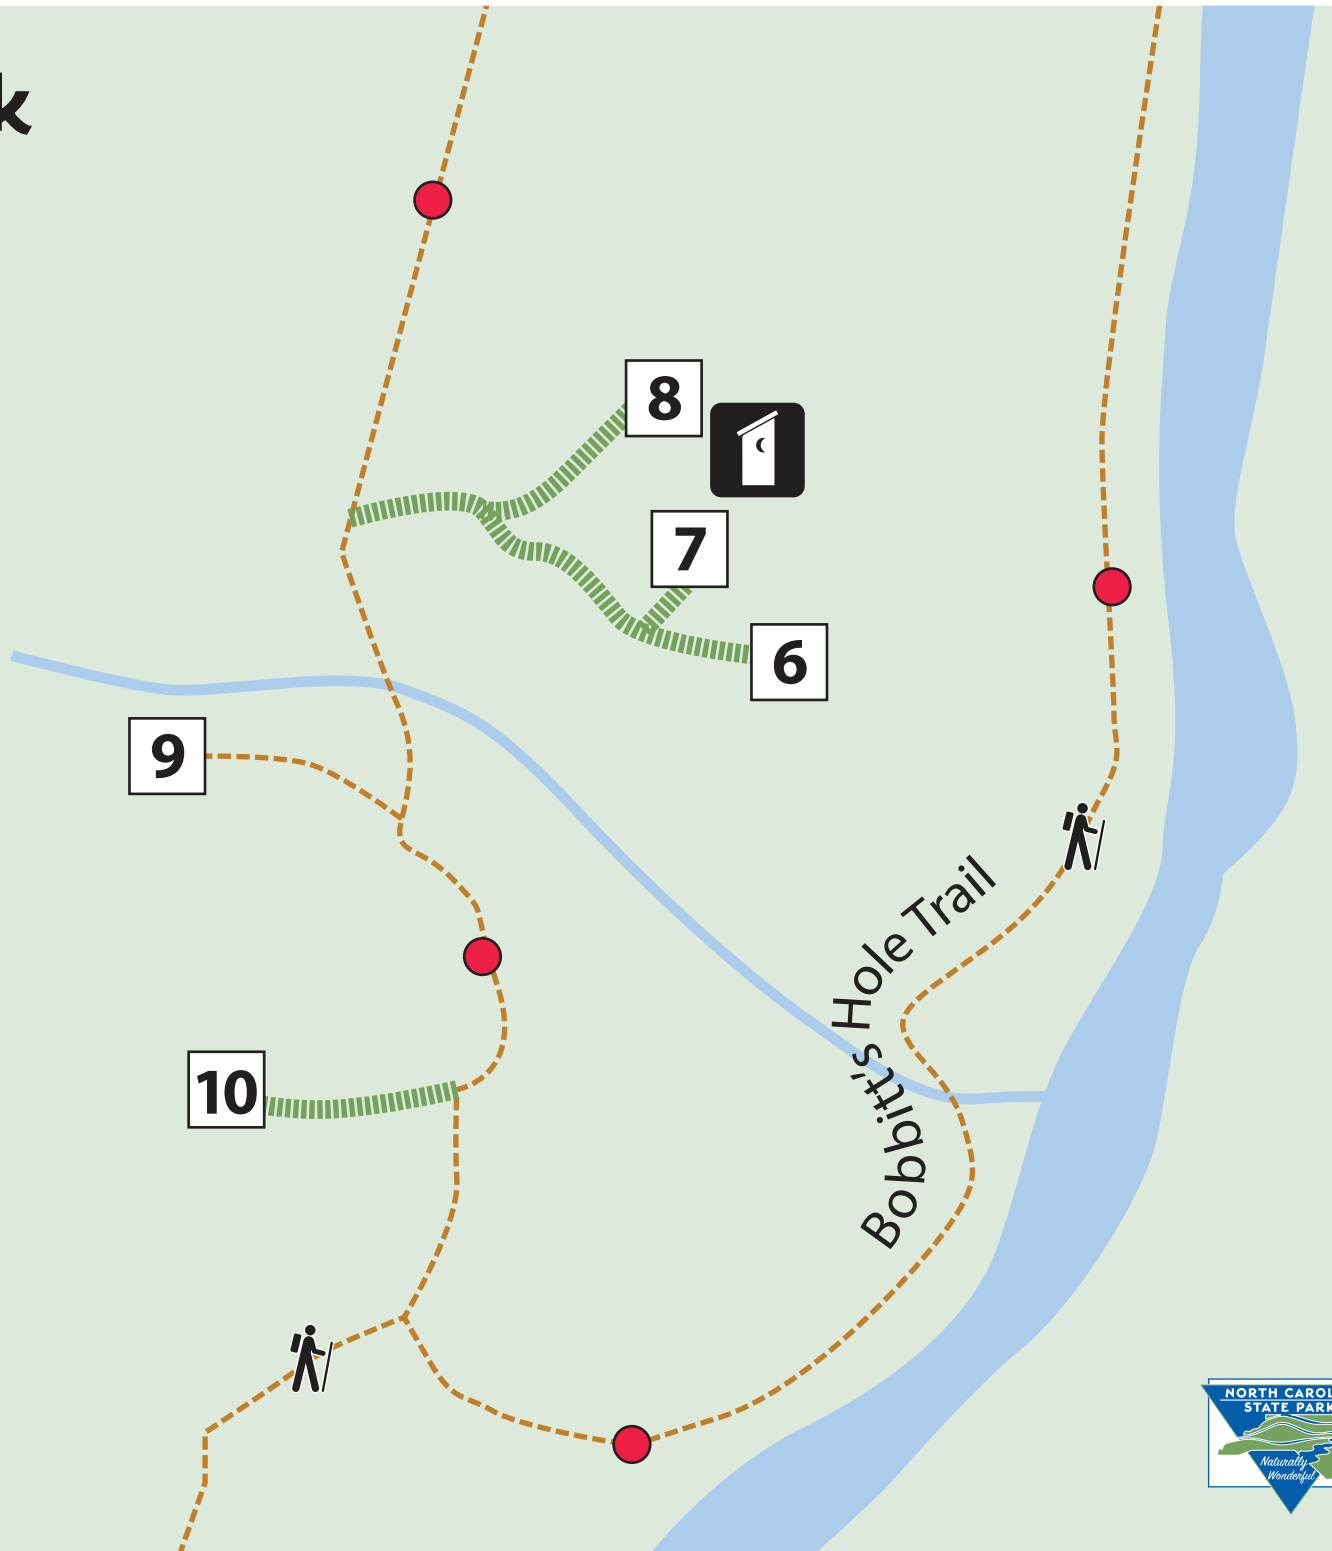

Piper's Creek Campground

LEGEND

-  Individual campsite
-  Footpath
-  Hiking trail 
-  Pit toilet
-  Water