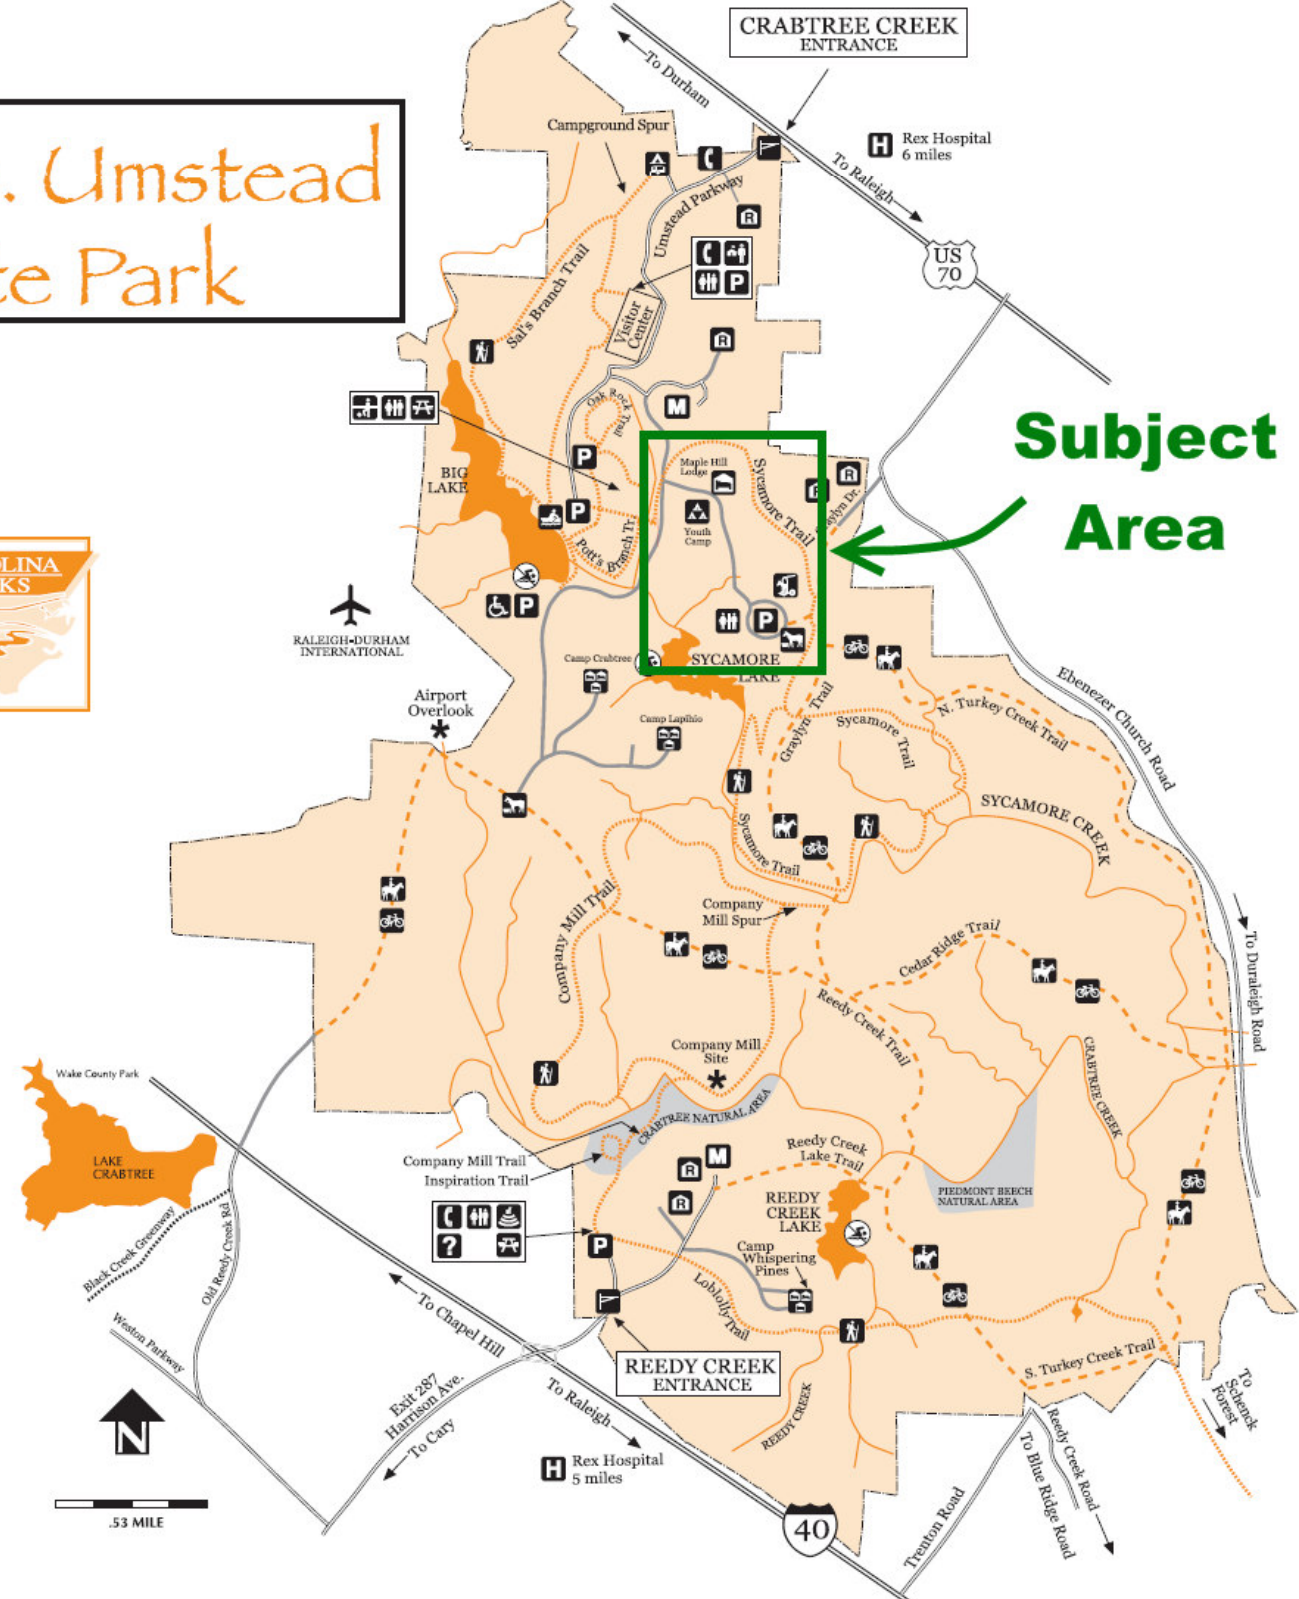

Legend

- Accessible
- Amphitheater
- Boat Rental
- Boundary
- Group Camp
- Information
- Lodge (Primitive)
- Multiuse Trailhead Parking
- No Swimming
- Park Gate
- Park Office
- Parking
- Playing Field
- Picnicking
- Point of Interest
- Public Telephone
- Ranger Residence
- Restroom
- Rex Hospital 919-783-3100
- EMERGENCY Dial 911**
- Roads
 - Gravel
 - Paved
- Tent/Trailer Camping
- Trails
 - Bike
 - Bridle
 - Greenway
 - Hiking
 - Maintenance
 - Water for Horses
 - Youth Camp

Trails

Trail	Difficulty	Distance	Identification
Multiuse Trail	moderate	13.0 miles	red circles
Campground Spur	easy	.4 miles	white circles
Company Mill Trail	moderate	5.8 miles	orange squares
Company Mill Spur	easy	.2 miles	white diamonds
Inspiration Trail	easy	.3 miles	blue diamonds
Loblolly Trail*	moderate	2.7 miles	blue squares
Oak Rock Trail	easy	.6 miles	white squares
Pott's Branch Trail	easy	1.25 miles	orange diamonds
Sal's Branch Trail	moderate	2.75 miles	orange circles
Sycamore Trail	moderate	7.2 miles	blue triangles

William B. Umstead State Park

Subject Area

* DISTANCE TO PARK BOUNDARY