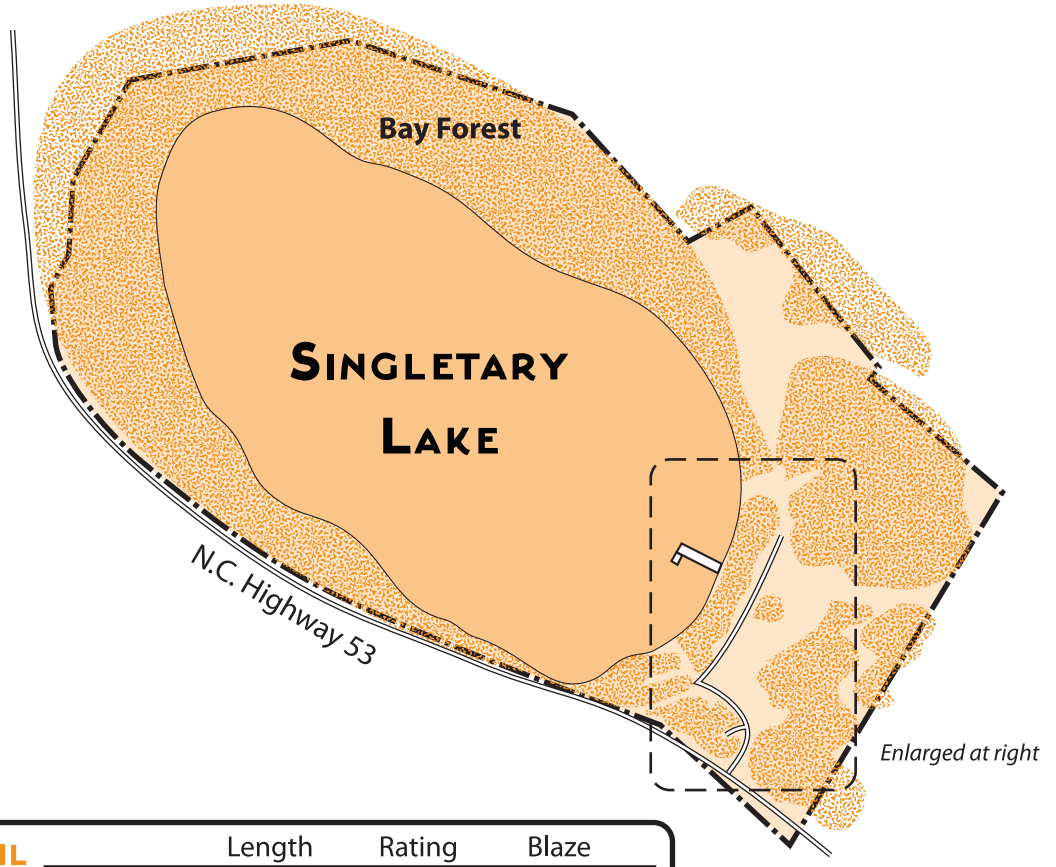

SINGLETARY LAKE STATE PARK

TRAIL	Length	Rating	Blaze
Singletary Lake Trail	1.0 miles	easy	orange ▲

LEGEND

	Accessible		Parking
	Bathhouse		Park Boundary
	Education Building		Park Office
	Foot Bridge		Park Gate
	Group Cabins		Ranger Residence
	Hiking Trail		Restrooms
	Hospital - Elizabethtown Emergency - Dial 911		Roads
	Mess Hall		Staff Cabin
	Nature Hut		Swimming
			Telephone