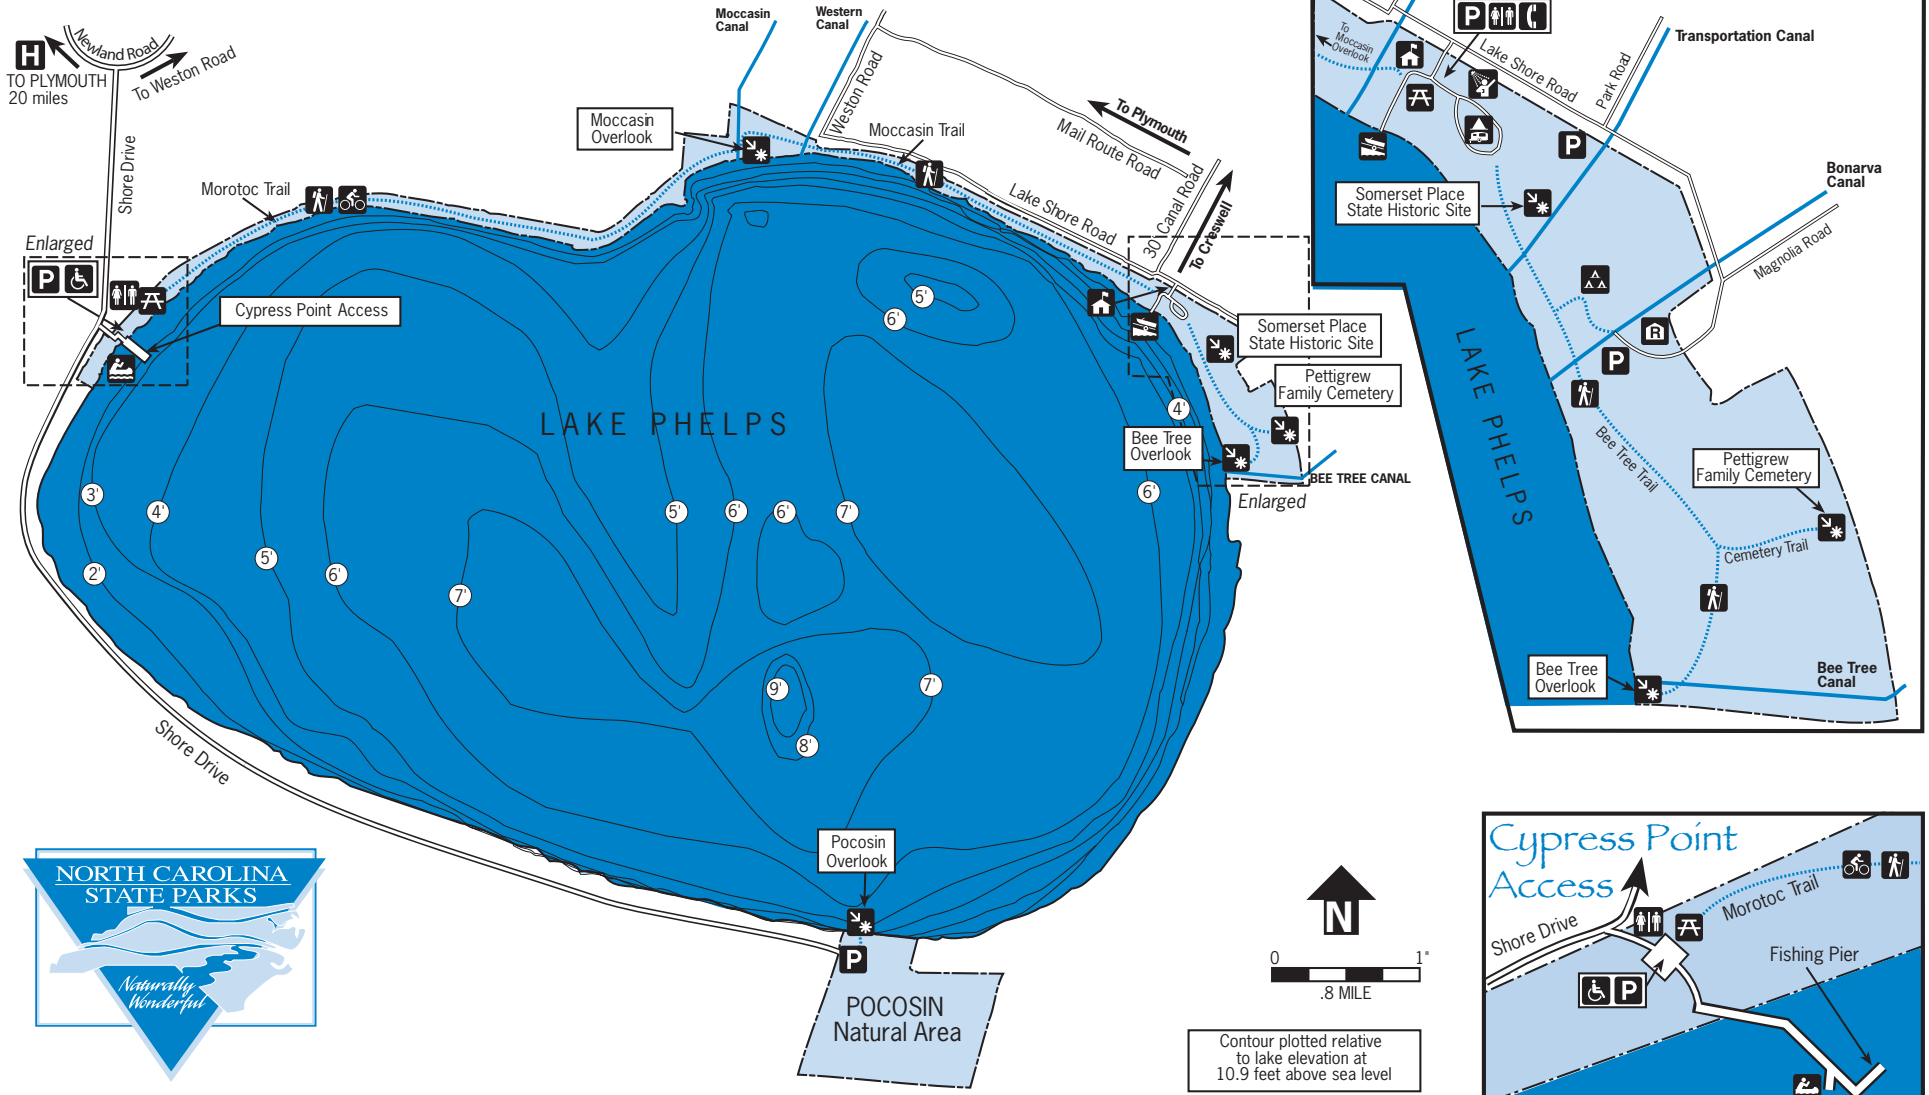

Pettigrew State Park

Legend

- | | | |
|----------------|-------------------|--|
| Accessible | Hiking Trail | Restrooms |
| Bicycle Trail | Park Office | Road |
| Boat Ramp | Parking | Washhouse |
| Boundary Line | Picnic Area | Washington County Hospital |
| Canoe Launch | Point of Interest | Emergencies - 911 |
| Family Camping | Public Telephone | (6) Water depth contour relative to 10.9 feet above sea level. |
| Group Camping | Ranger Residence | |

Trails

Cemetery Trail	.34 miles
Bee Tree Trail	1.3 miles
Moccasin Trail	2.8 miles
Morotoc Trail	4.2 miles

All trails are rated as easy.