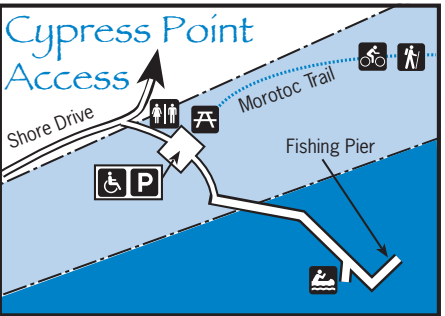

Pettigrew State Park

Legend

- | | | |
|----------------|-------------------|--|
| Accessible | Hiking Trail | Restrooms |
| Bicycle Trail | Park Office | Road |
| Boat Ramp | Parking | Washhouse |
| Boundary Line | Picnic Area | Washington County Hospital |
| Canoe Launch | Point of Interest | Emergencies - 911 |
| Family Camping | Public Telephone | (6) Water depth contour relative to 10.9 feet above sea level. |
| Group Camping | Ranger Residence | |

Trails

Cemetery Trail	.34 miles
Bee Tree Trail	1.3 miles
Moccasin Trail	2.8 miles
Morotoc Trail	4.2 miles

All trails are rated as easy.