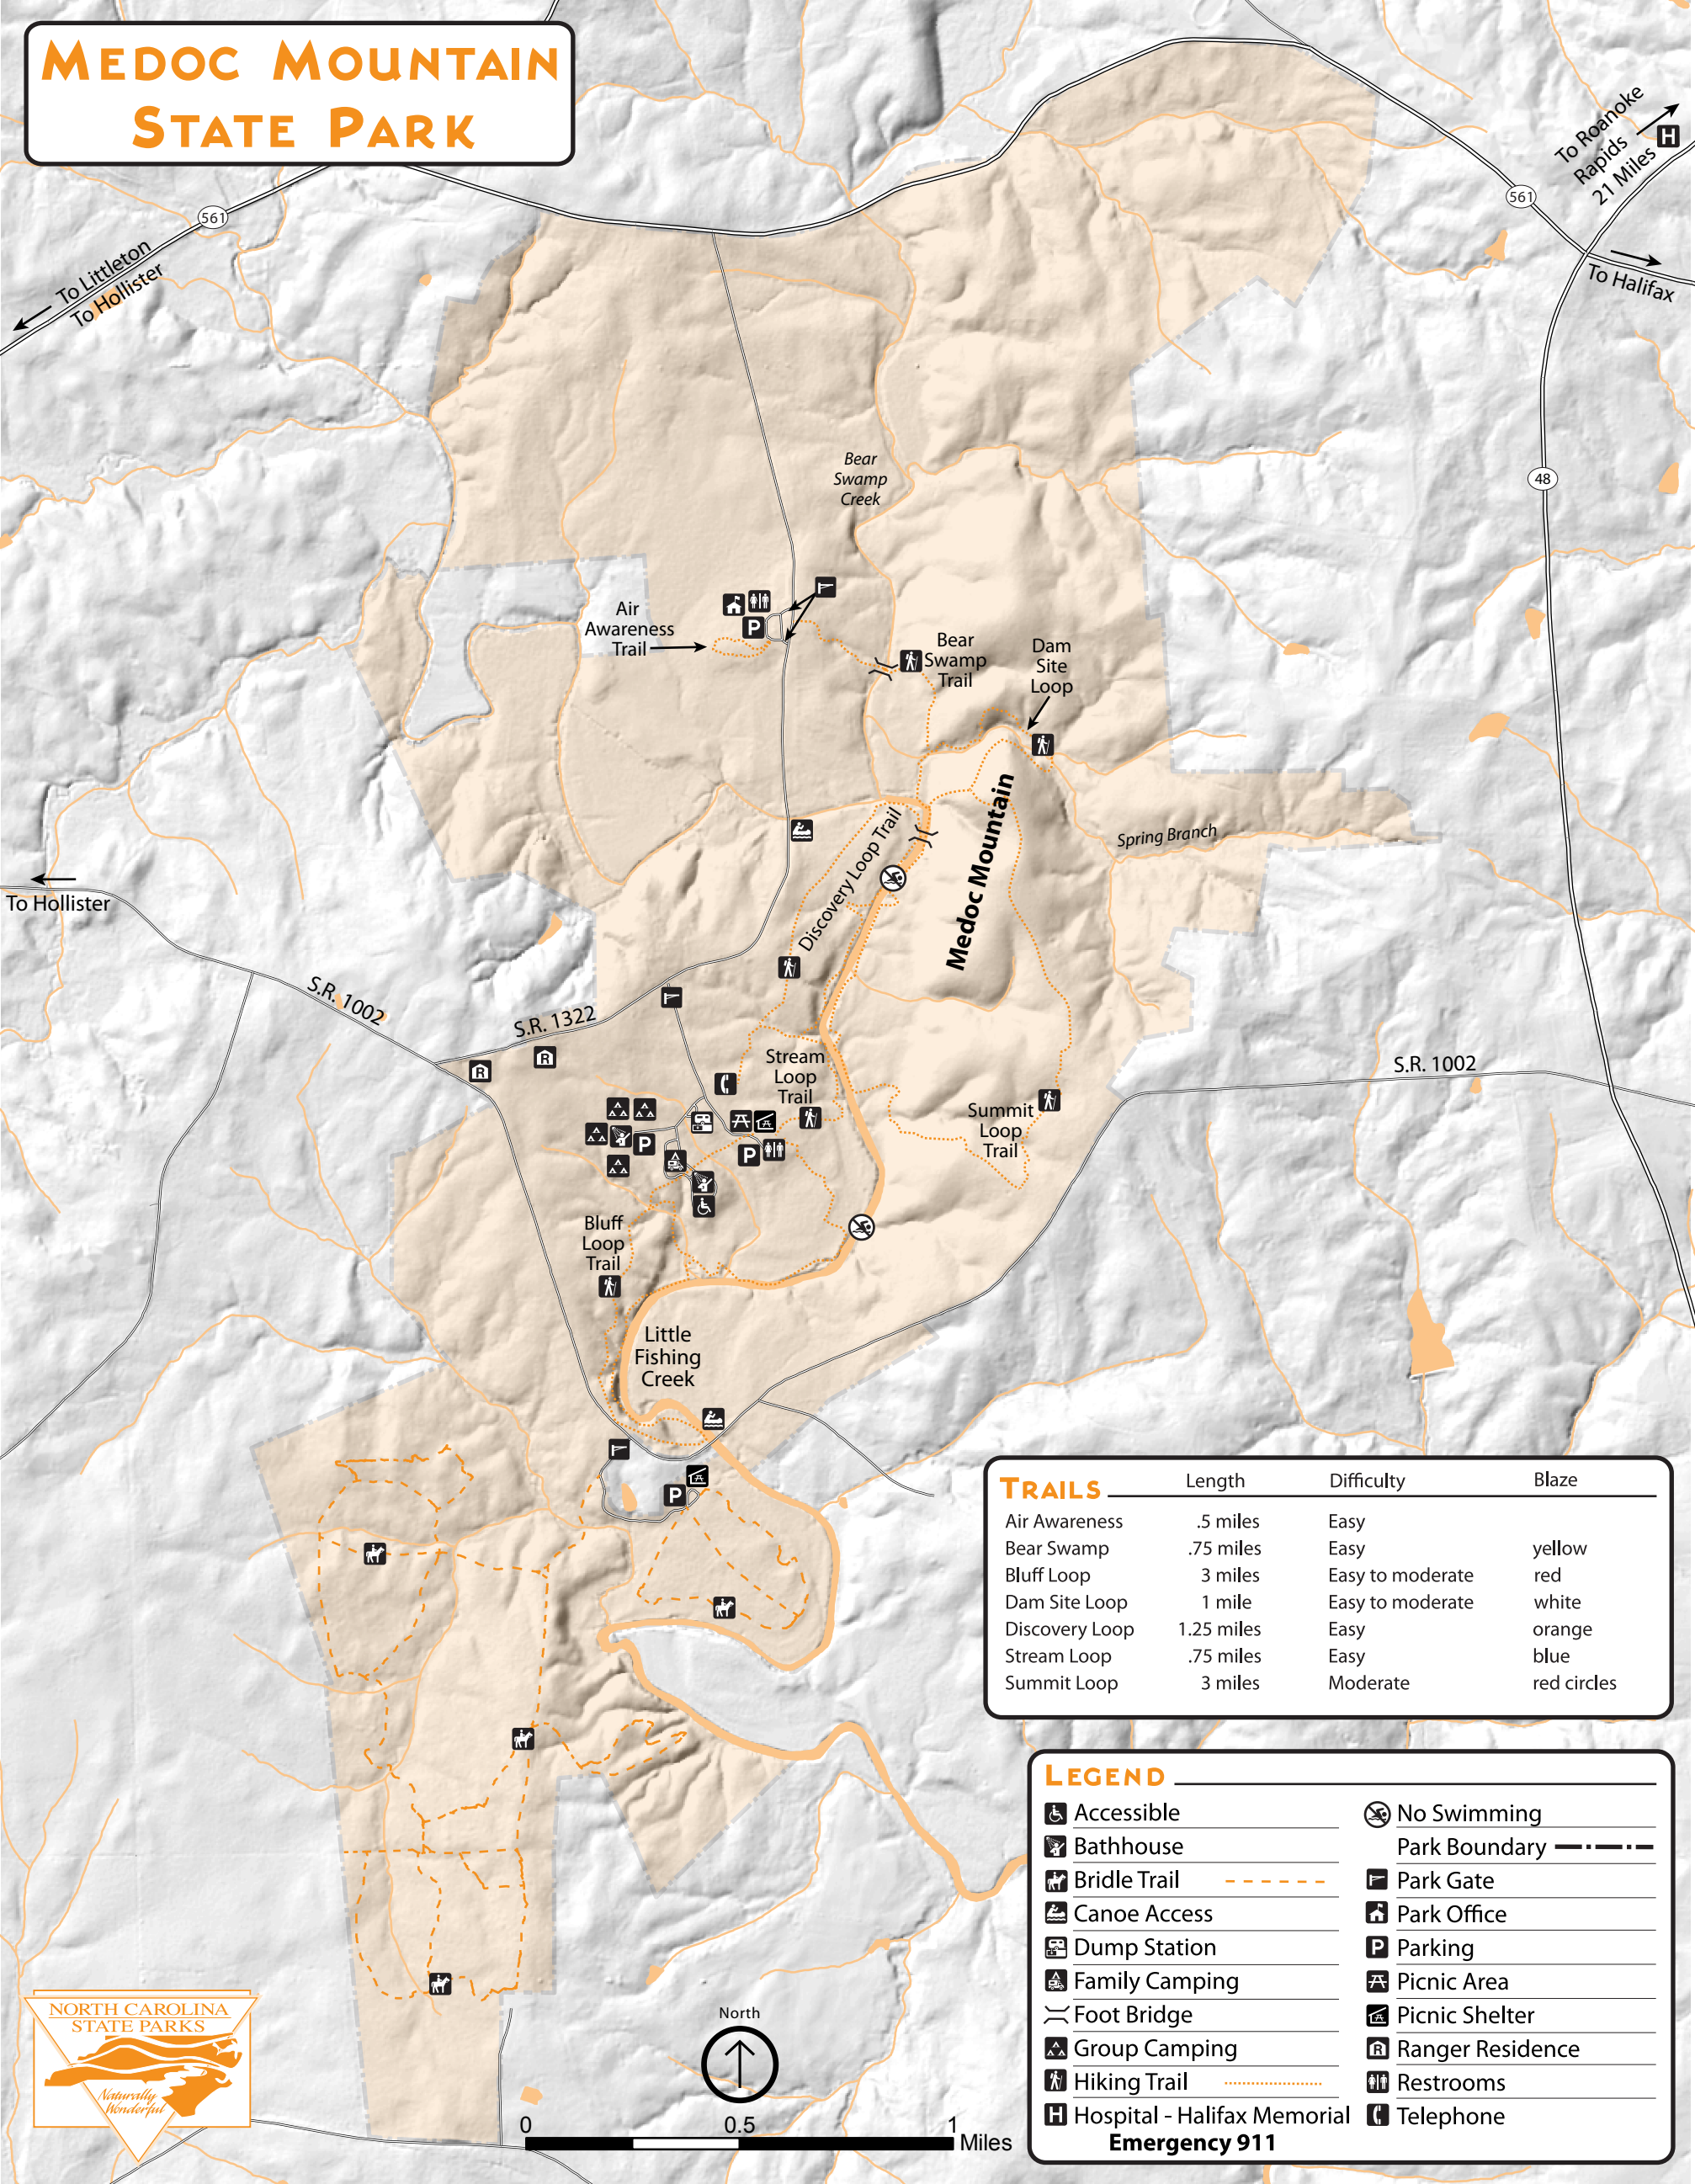

MEDOC MOUNTAIN STATE PARK

TRAILS	Length	Difficulty	Blaze
Air Awareness	.5 miles	Easy	
Bear Swamp	.75 miles	Easy	yellow
Bluff Loop	3 miles	Easy to moderate	red
Dam Site Loop	1 mile	Easy to moderate	white
Discovery Loop	1.25 miles	Easy	orange
Stream Loop	.75 miles	Easy	blue
Summit Loop	3 miles	Moderate	red circles

LEGEND	
Accessible	No Swimming
Bathhouse	Park Boundary
Bridle Trail	Park Gate
Canoe Access	Park Office
Dump Station	Parking
Family Camping	Picnic Area
Foot Bridge	Picnic Shelter
Group Camping	Ranger Residence
Hiking Trail	Restrooms
Hospital - Halifax Memorial	Telephone
Emergency 911	