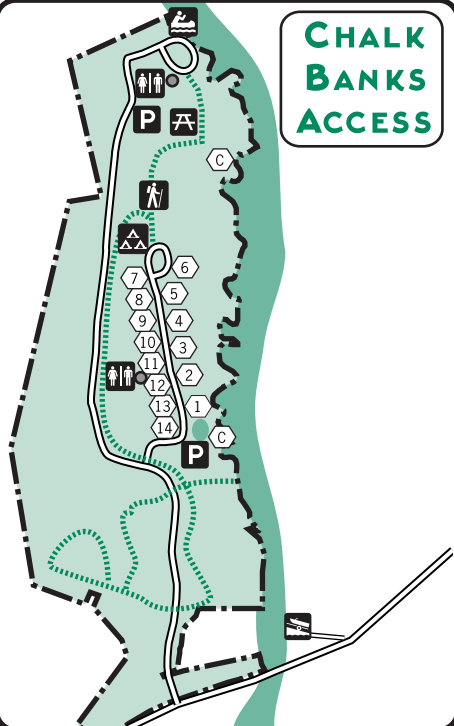

LUMBER RIVER STATE PARK

CHALK BANKS ACCESS

PRINCESS ANN ACCESS

0 1"
 Approx. 5 miles

LEGEND

Boat Ramp	Park Gate
Canoe Access	Park Office
Canoe-In Camping	Parking Area
Group Camping	Picnic Area
Hiking Trails	Picnic Shelter
Hospital	Primitive Campsite
Emergency Dial 911	Ranger Residence
Lumber River	Restrooms
Observation Deck	Roads
Park Boundary	Water spigot