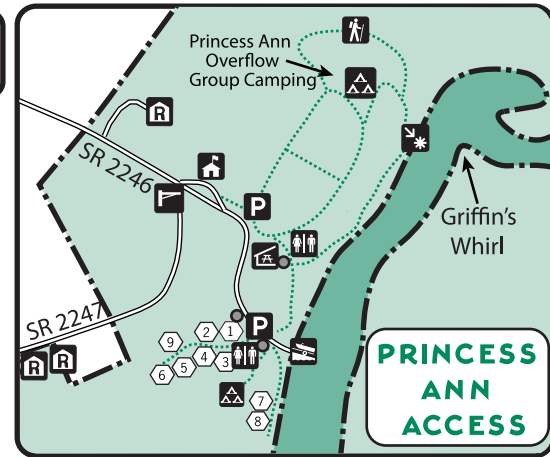

LUMBER RIVER STATE PARK

CHALK BANKS ACCESS

PRINCESS ANN ACCESS

0 1"
 Approx. 5 miles

LEGEND

Boat Ramp	Park Gate
Canoe Access	Park Office
Canoe-In Camping	Parking Area
Group Camping	Picnic Area
Hiking Trails	Picnic Shelter
Hospital	Primitive Campsite
Emergency Dial 911	Ranger Residence
Lumber River	Restrooms
Observation Deck	Roads
Park Boundary	Water spigot