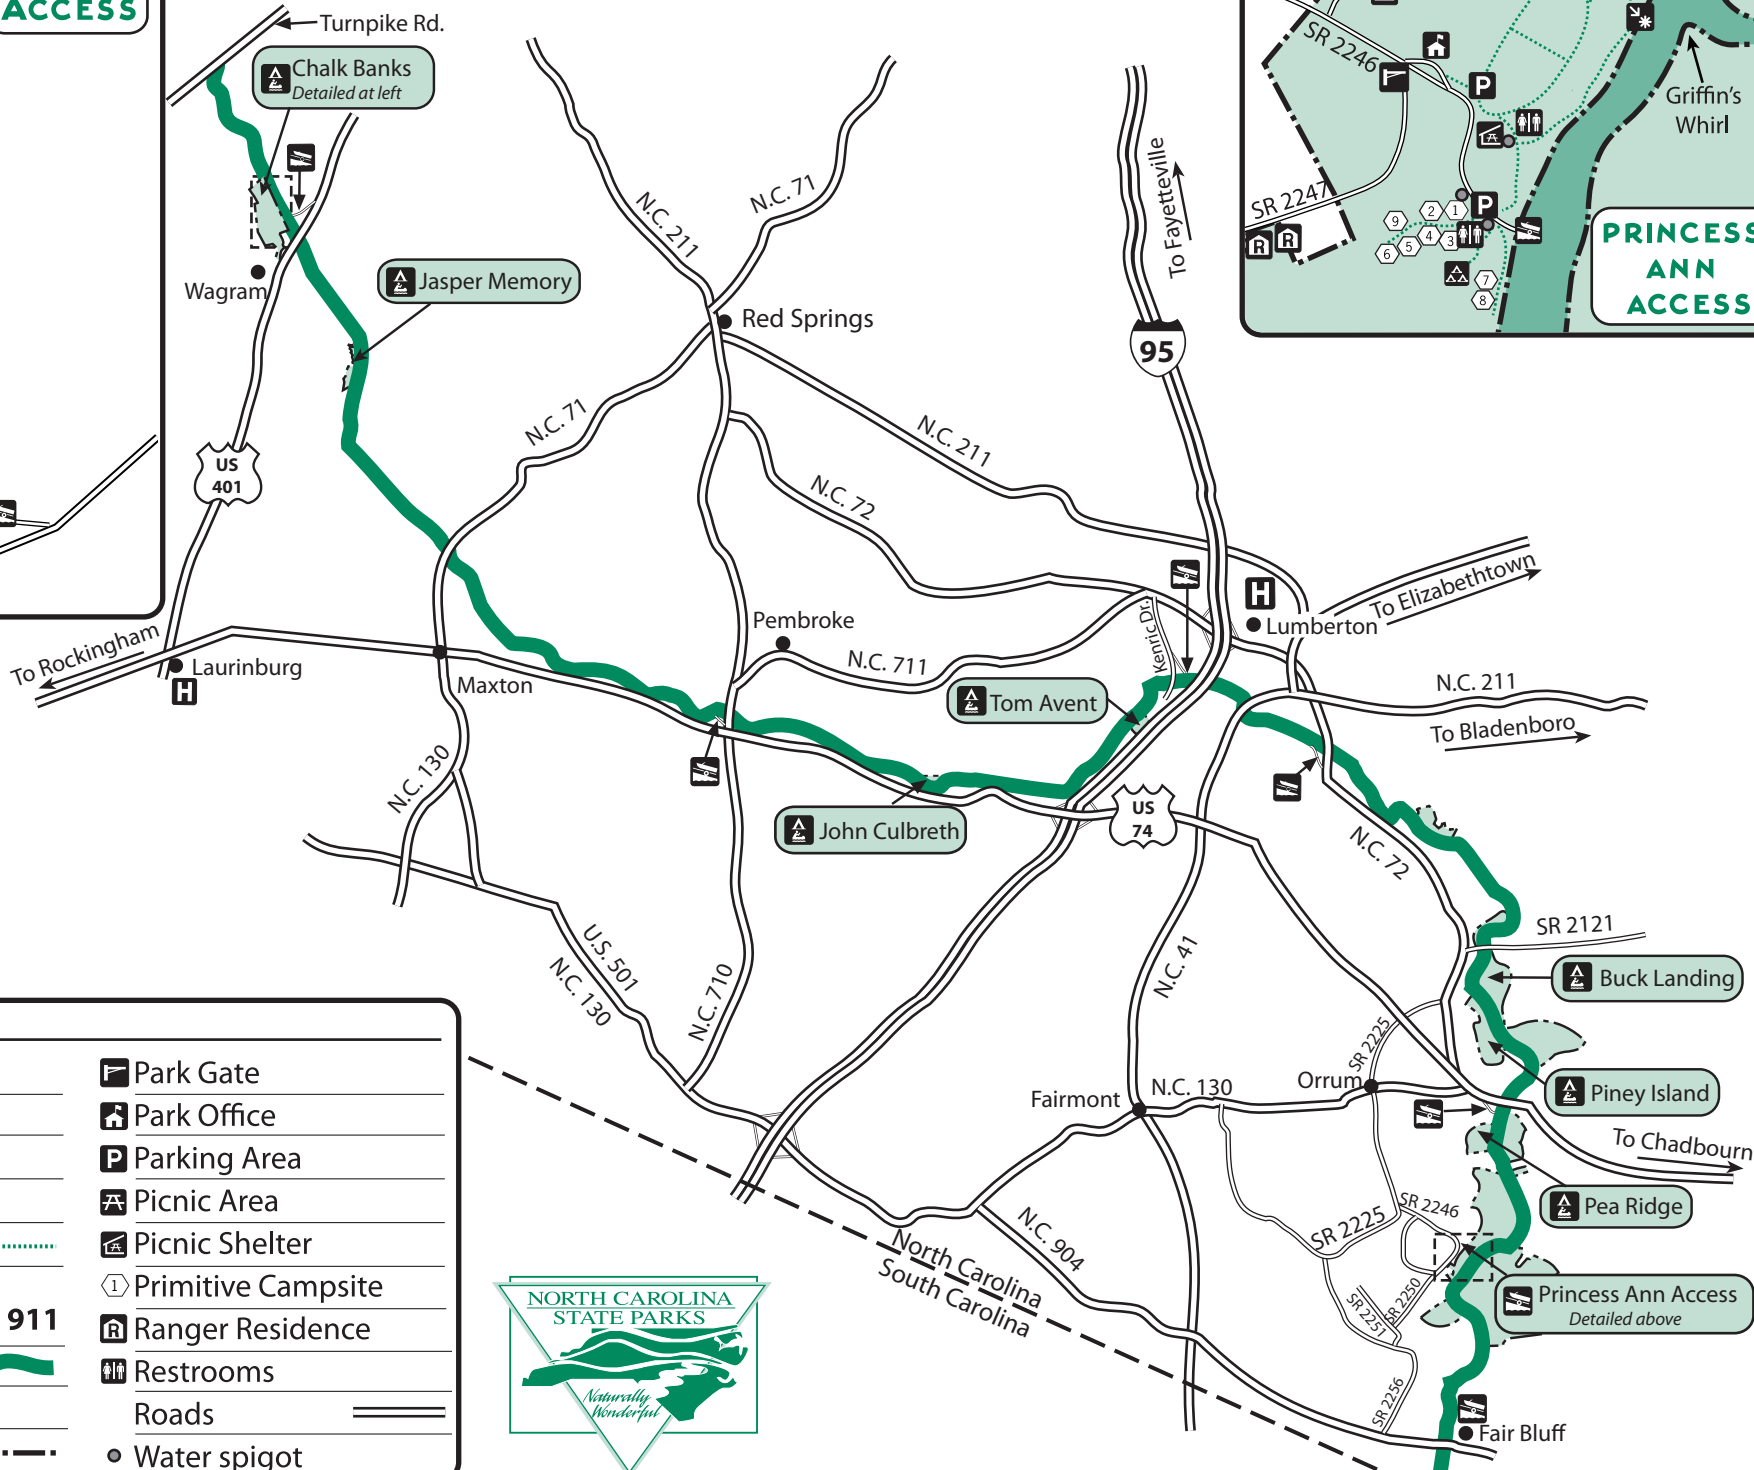

LUMBER RIVER STATE PARK

CHALK BANKS ACCESS

PRINCESS ANN ACCESS

0 1"
 Approx. 5 miles

LEGEND

Boat Ramp	Park Gate
Canoe Access	Park Office
Canoe-In Camping	Parking Area
Group Camping	Picnic Area
Hiking Trails	Picnic Shelter
Hospital	Primitive Campsite
Emergency Dial 911	Ranger Residence
Lumber River	Restrooms
Observation Deck	Roads
Park Boundary	Water spigot