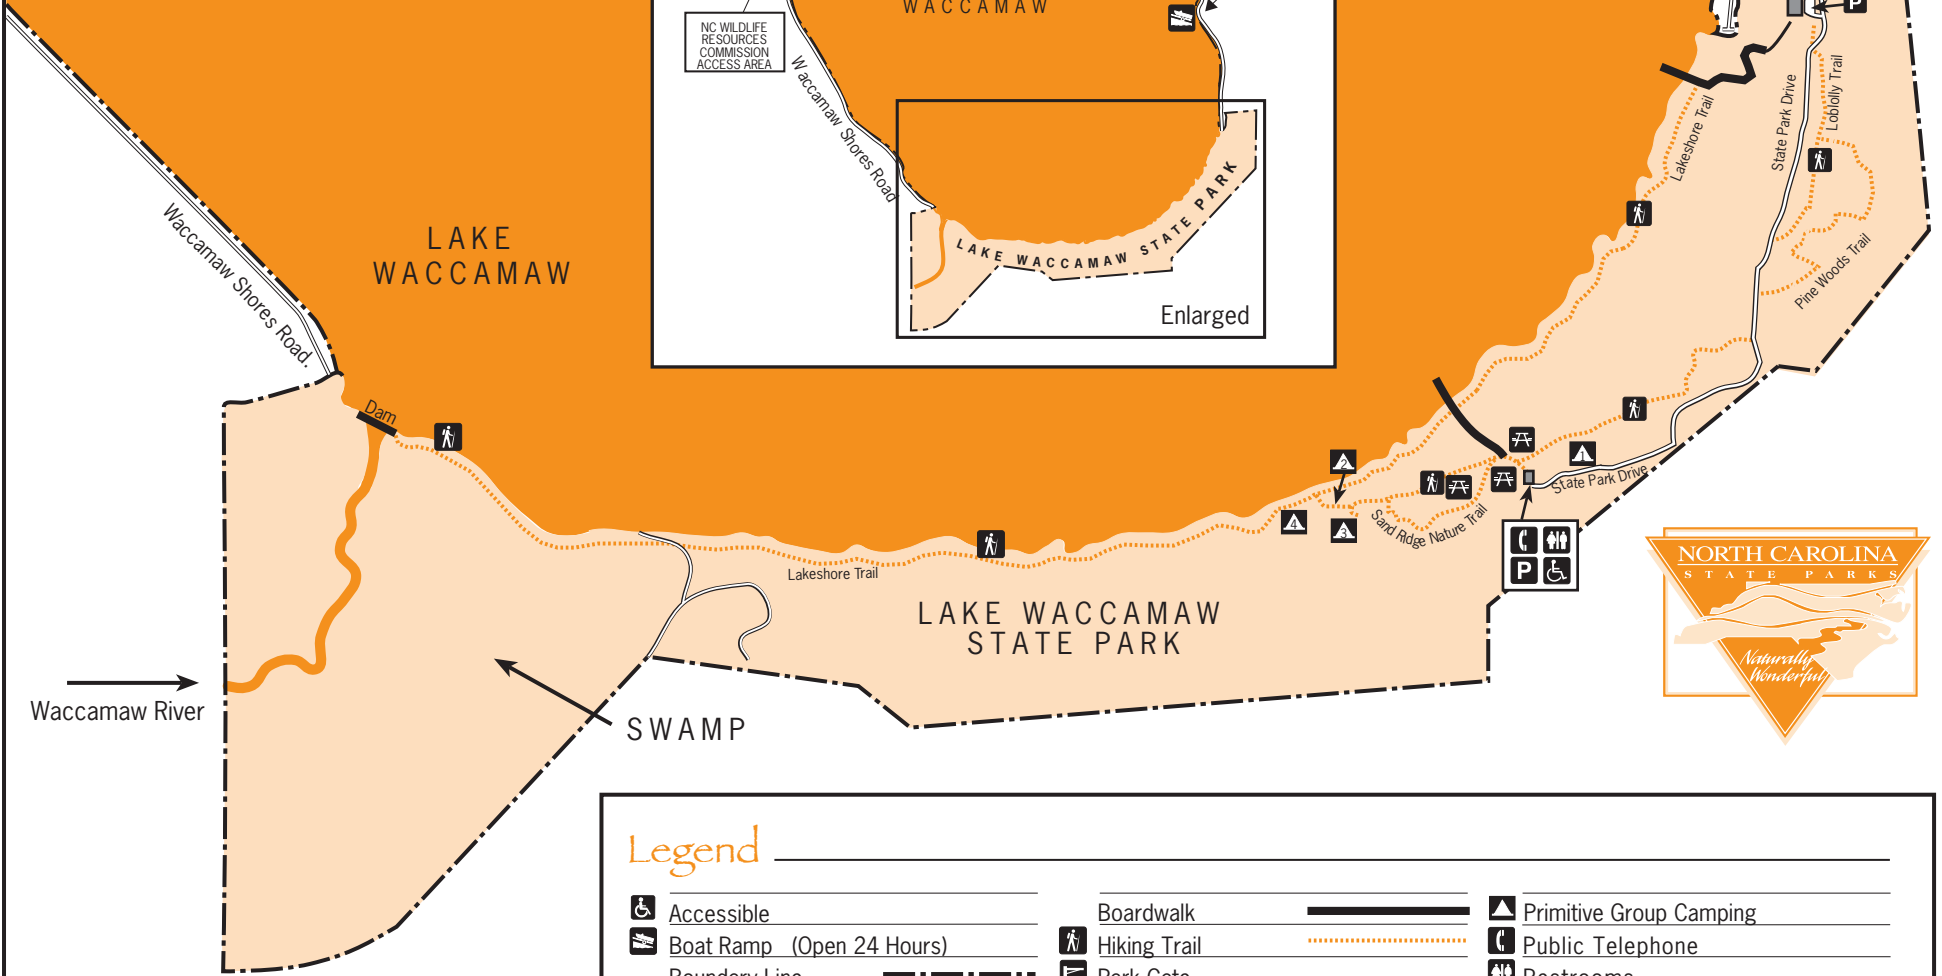

Lake Waccamaw State Park

Legend

- | | | |
|---------------------------|--------------|-------------------------|
| Accessible | Boardwalk | Primitive Group Camping |
| Boat Ramp (Open 24 Hours) | Hiking Trail | Public Telephone |
| Boundary Line | Park Gate | Restrooms |
| Columbus County Hospital | Parking | Roads |
| EMERGENCY Dial 911 | Picnic Area | Visitor Center |