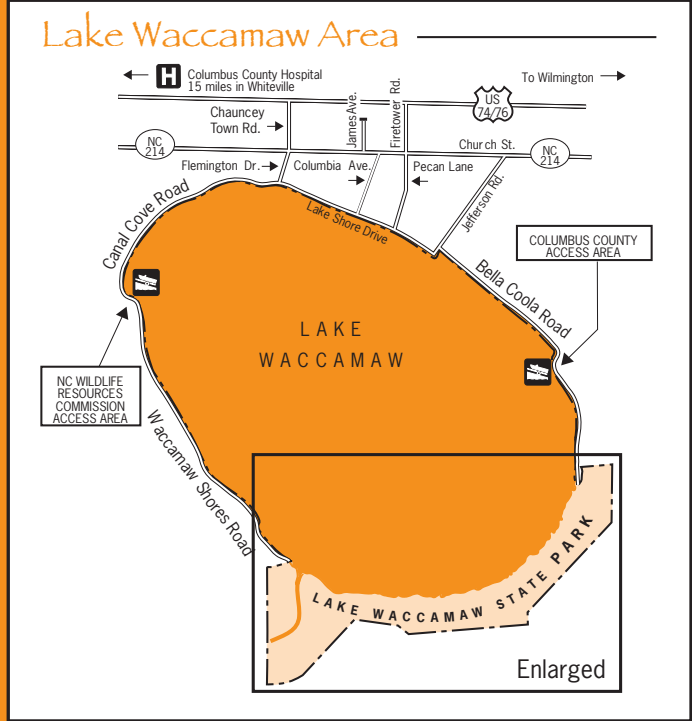

Lake Waccamaw State Park

Legend

- | | | |
|---------------------------|--------------|-------------------------|
| Accessible | Boardwalk | Primitive Group Camping |
| Boat Ramp (Open 24 Hours) | Hiking Trail | Public Telephone |
| Boundary Line | Park Gate | Restrooms |
| Columbus County Hospital | Parking | Roads |
| EMERGENCY Dial 911 | Picnic Area | Visitor Center |