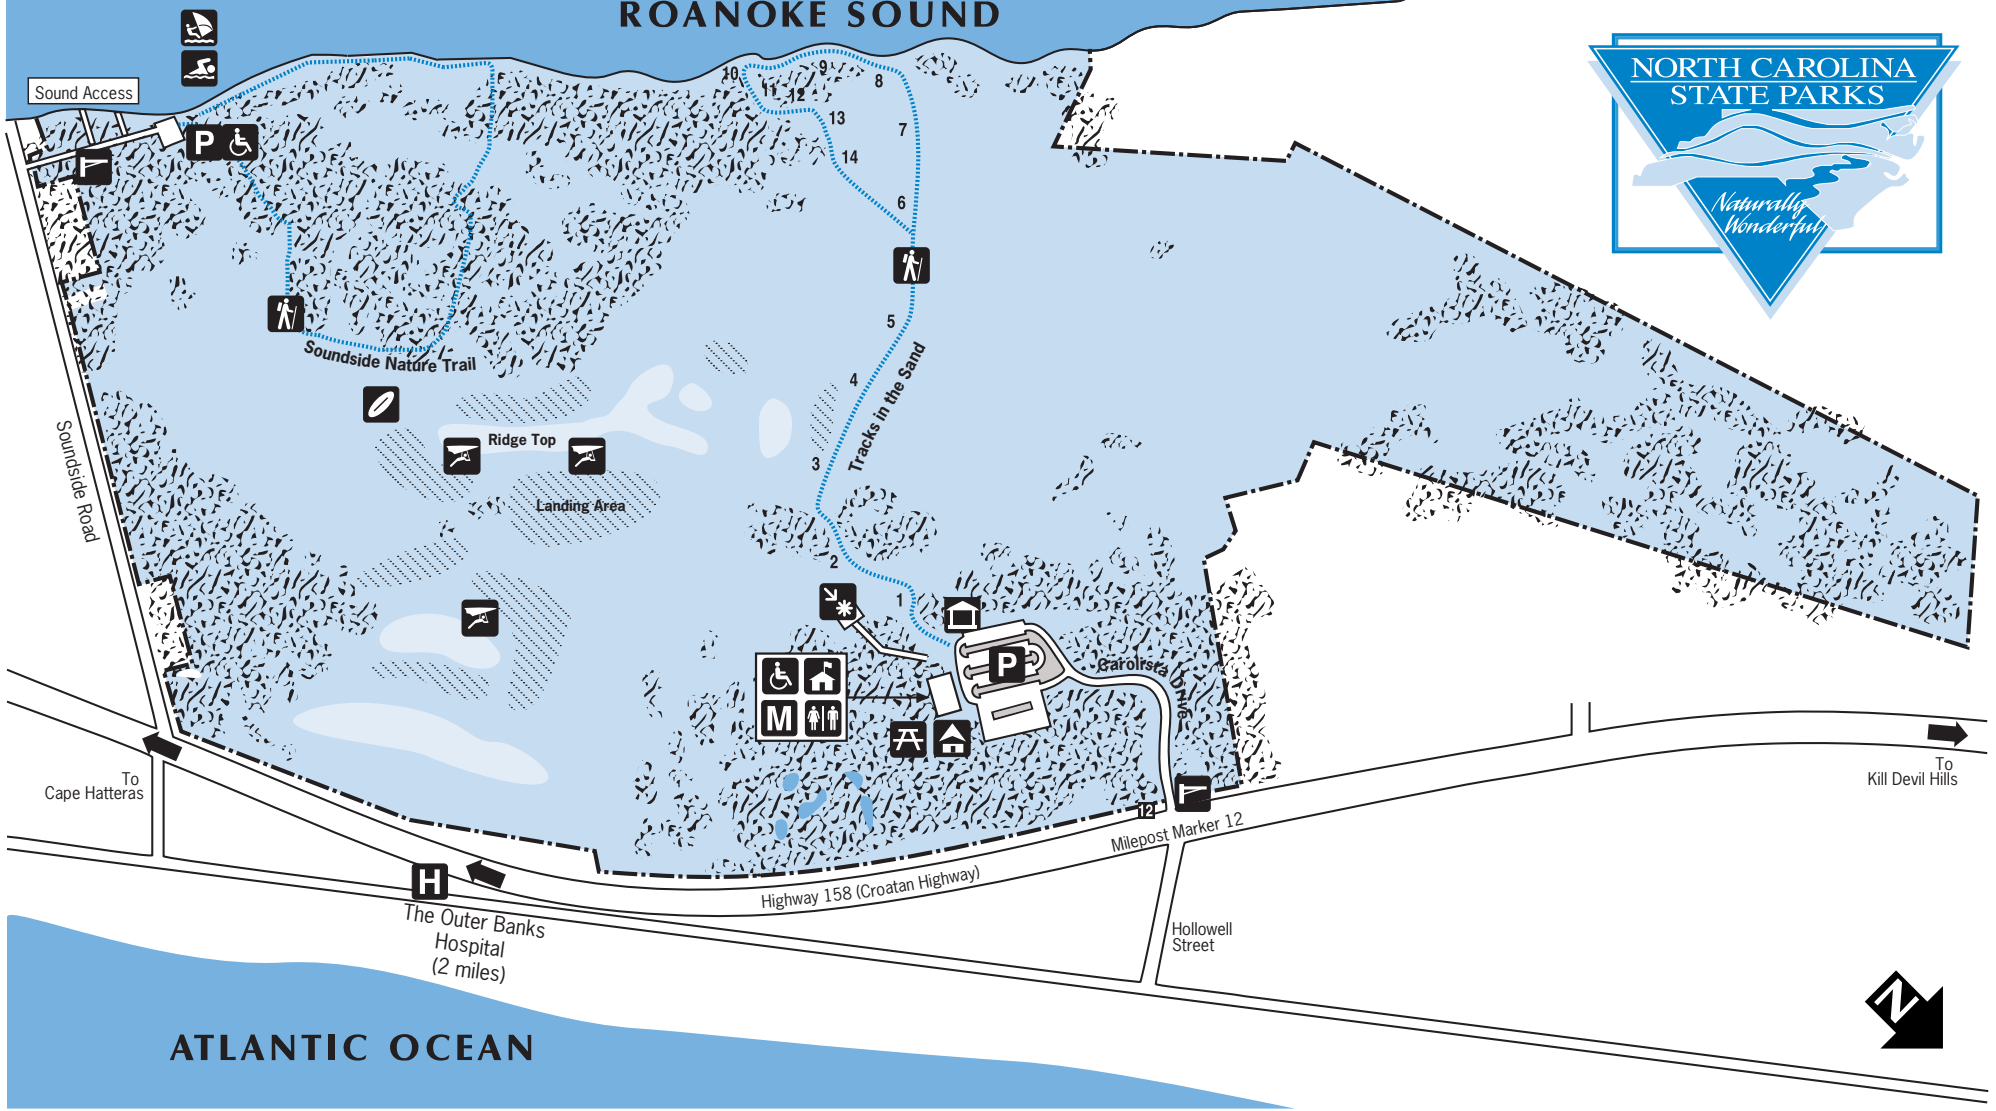

Jockey's Ridge State Park

ROANOKE SOUND

ATLANTIC OCEAN

Map Legend

- | | | | | |
|----------------------------------|---|----------------------------|----------------|-------------------------------|
| Accessible | Hiking | Parking | Picnic Shelter | Sailboarding |
| Boundary | Hospital - Outer Banks Medical Center (Nags Head)
Emergencies: Dial 911 | Park Entrance | Museum | Sandboarding (by permit only) |
| Hang Gliding | Jockey's Ridge Overlook | Park Office/Visitor Center | Restroom | Shrub Forest |
| Hang Gliding Concession Building | | Picnic Area | Road-Paved | Swimming |