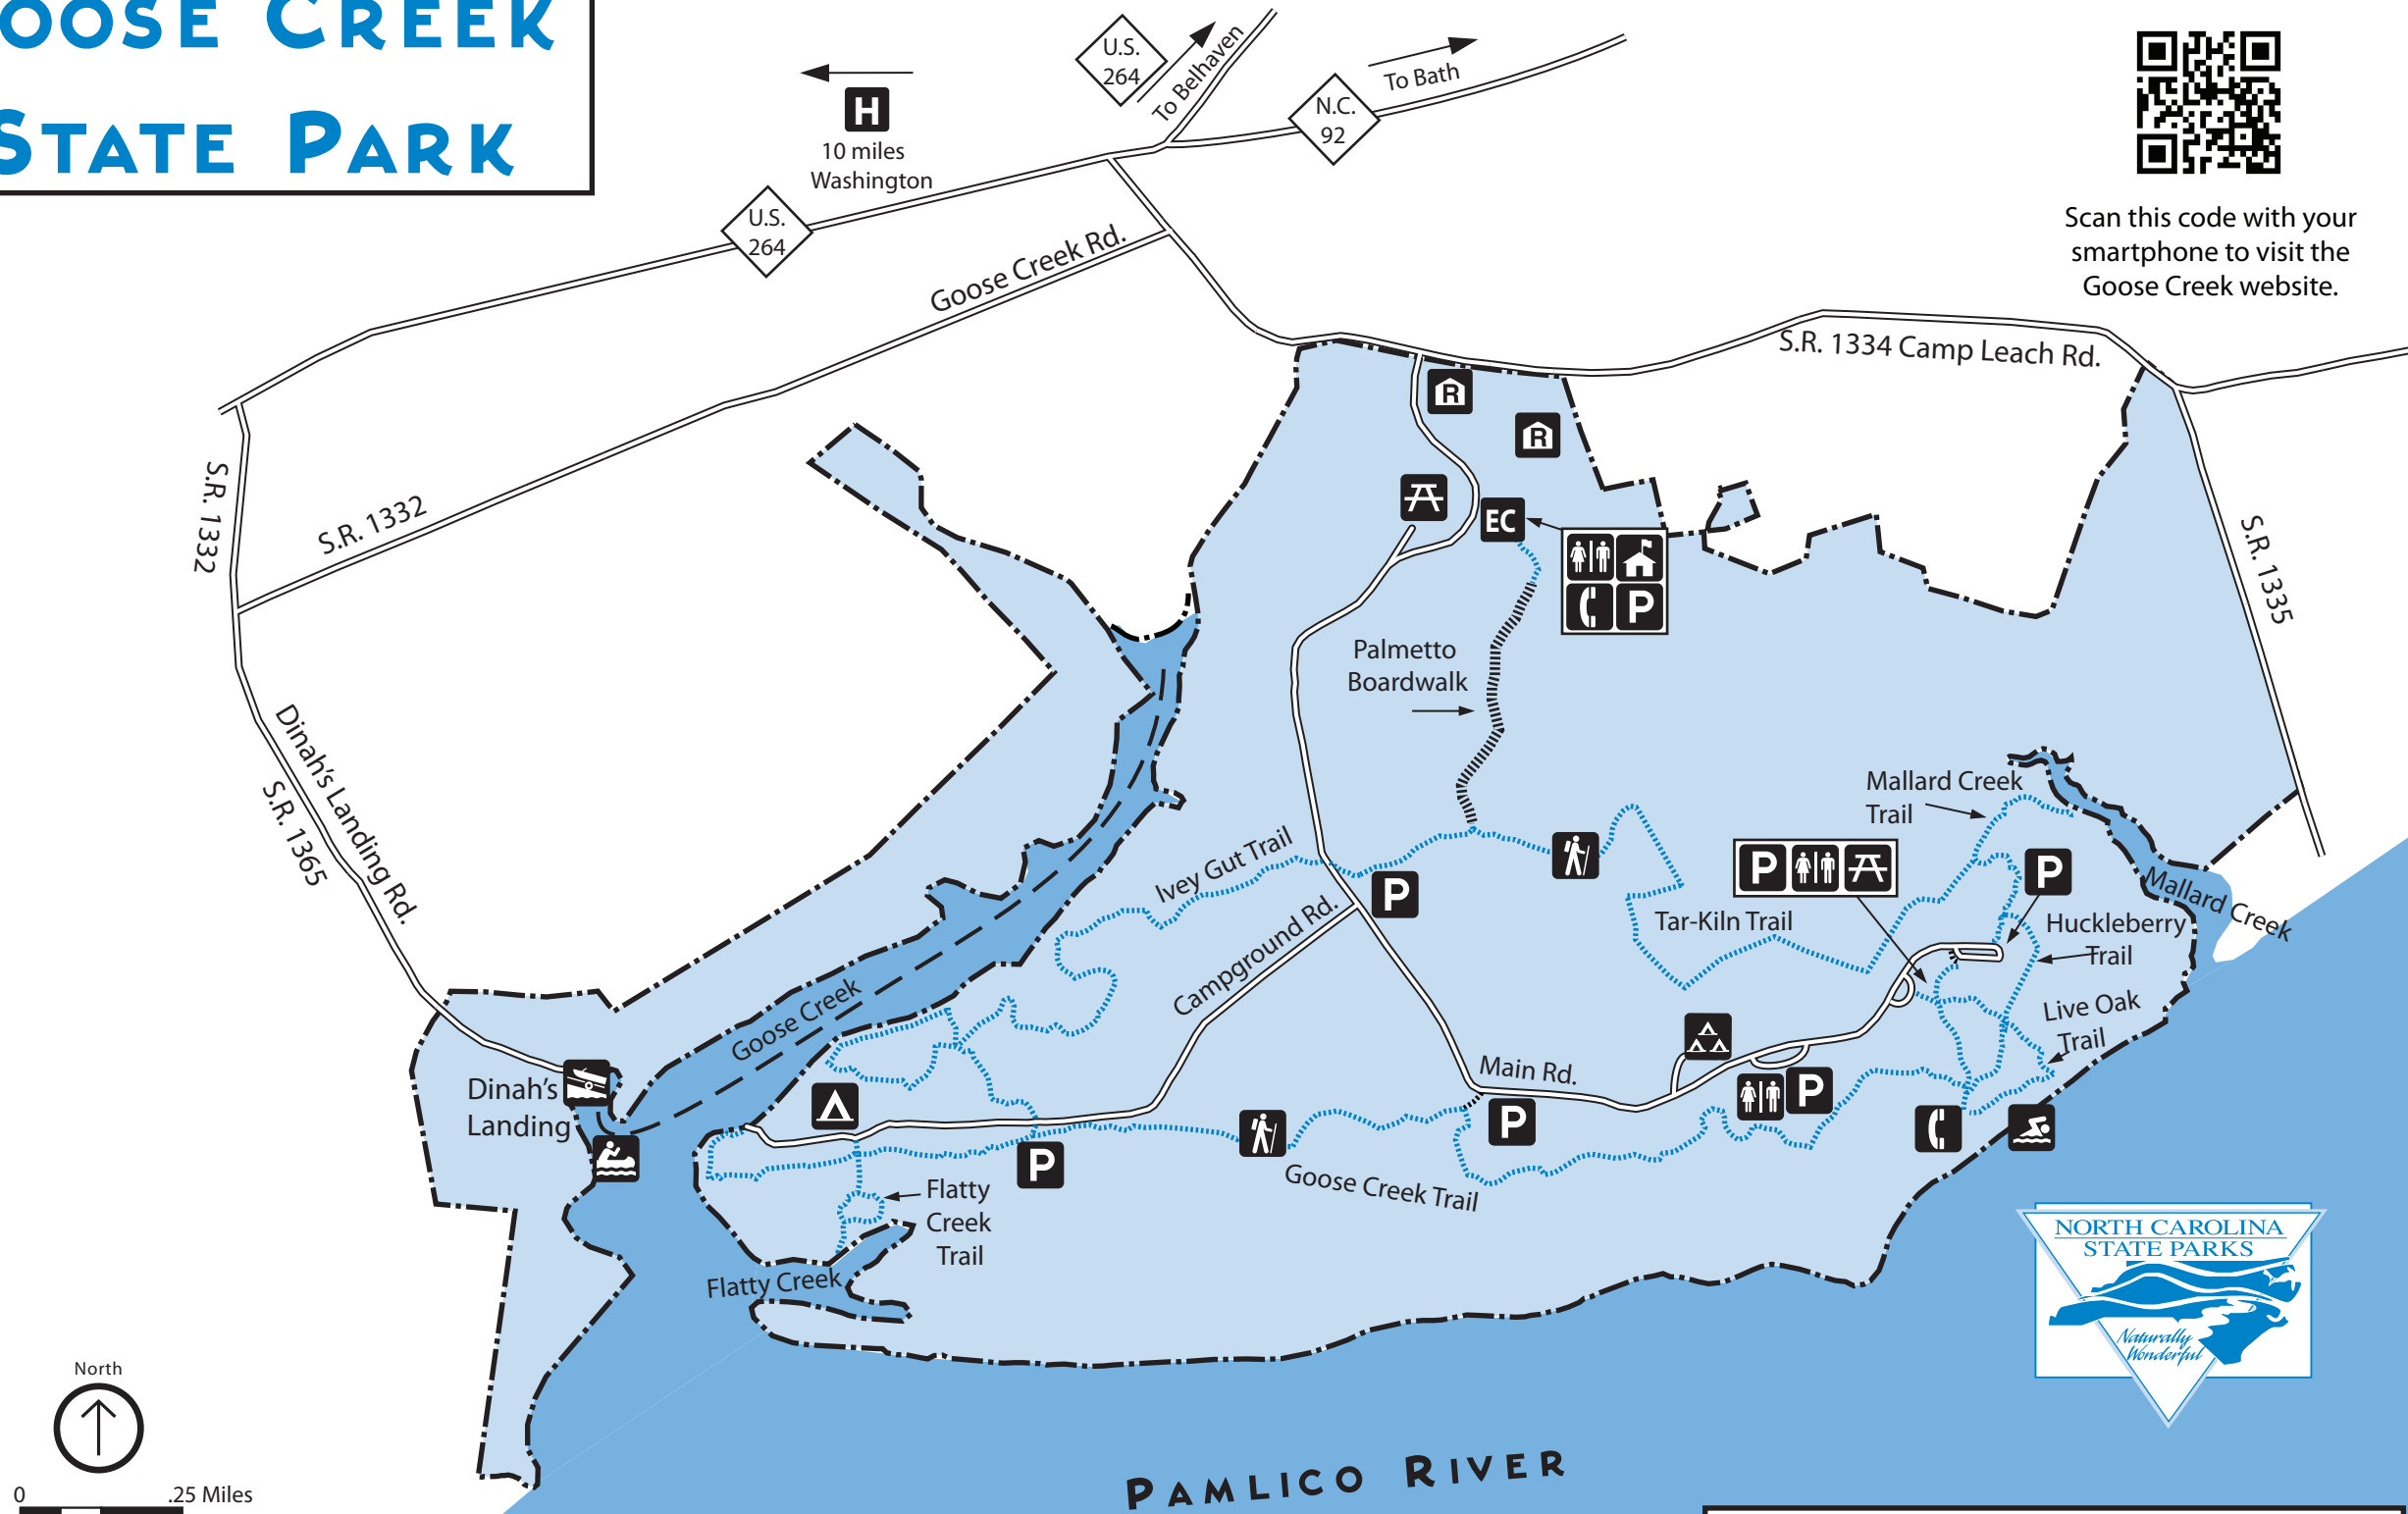

GOOSE CREEK STATE PARK

Scan this code with your smartphone to visit the Goose Creek website.

LEGEND

	Boardwalk			Hospital - Beaufort Co. (252) 975-4319		Primitive Camping
	Boat Ramp		EMERGENCY - DIAL 911			Public Telephone
	Canoe Trail			Park Boundary		Ranger Residence
	Environmental Education Center			Park Office		Restrooms
	Group Camping			Parking		Roads
	Hiking Trail			Picnic Area		Swim Beach

TRAILS	blaze	length	difficulty
Flatty Creek Trail	orange ▲	1.0 miles	easy
Huckleberry Trail	white ●	0.5 miles	easy
Goose Creek Trail	blue ▲	1.9 miles	easy
Ivey Gut Trail	red ▲	2.0 miles	easy
Live Oak Trail	red ●	0.4 miles	easy
Palmetto Boardwalk	none	0.7 miles	easy
Mallard Creek Trail	blue ●	0.5 miles	easy
Tar-Kiln Trail	orange ●	1.3 miles	easy