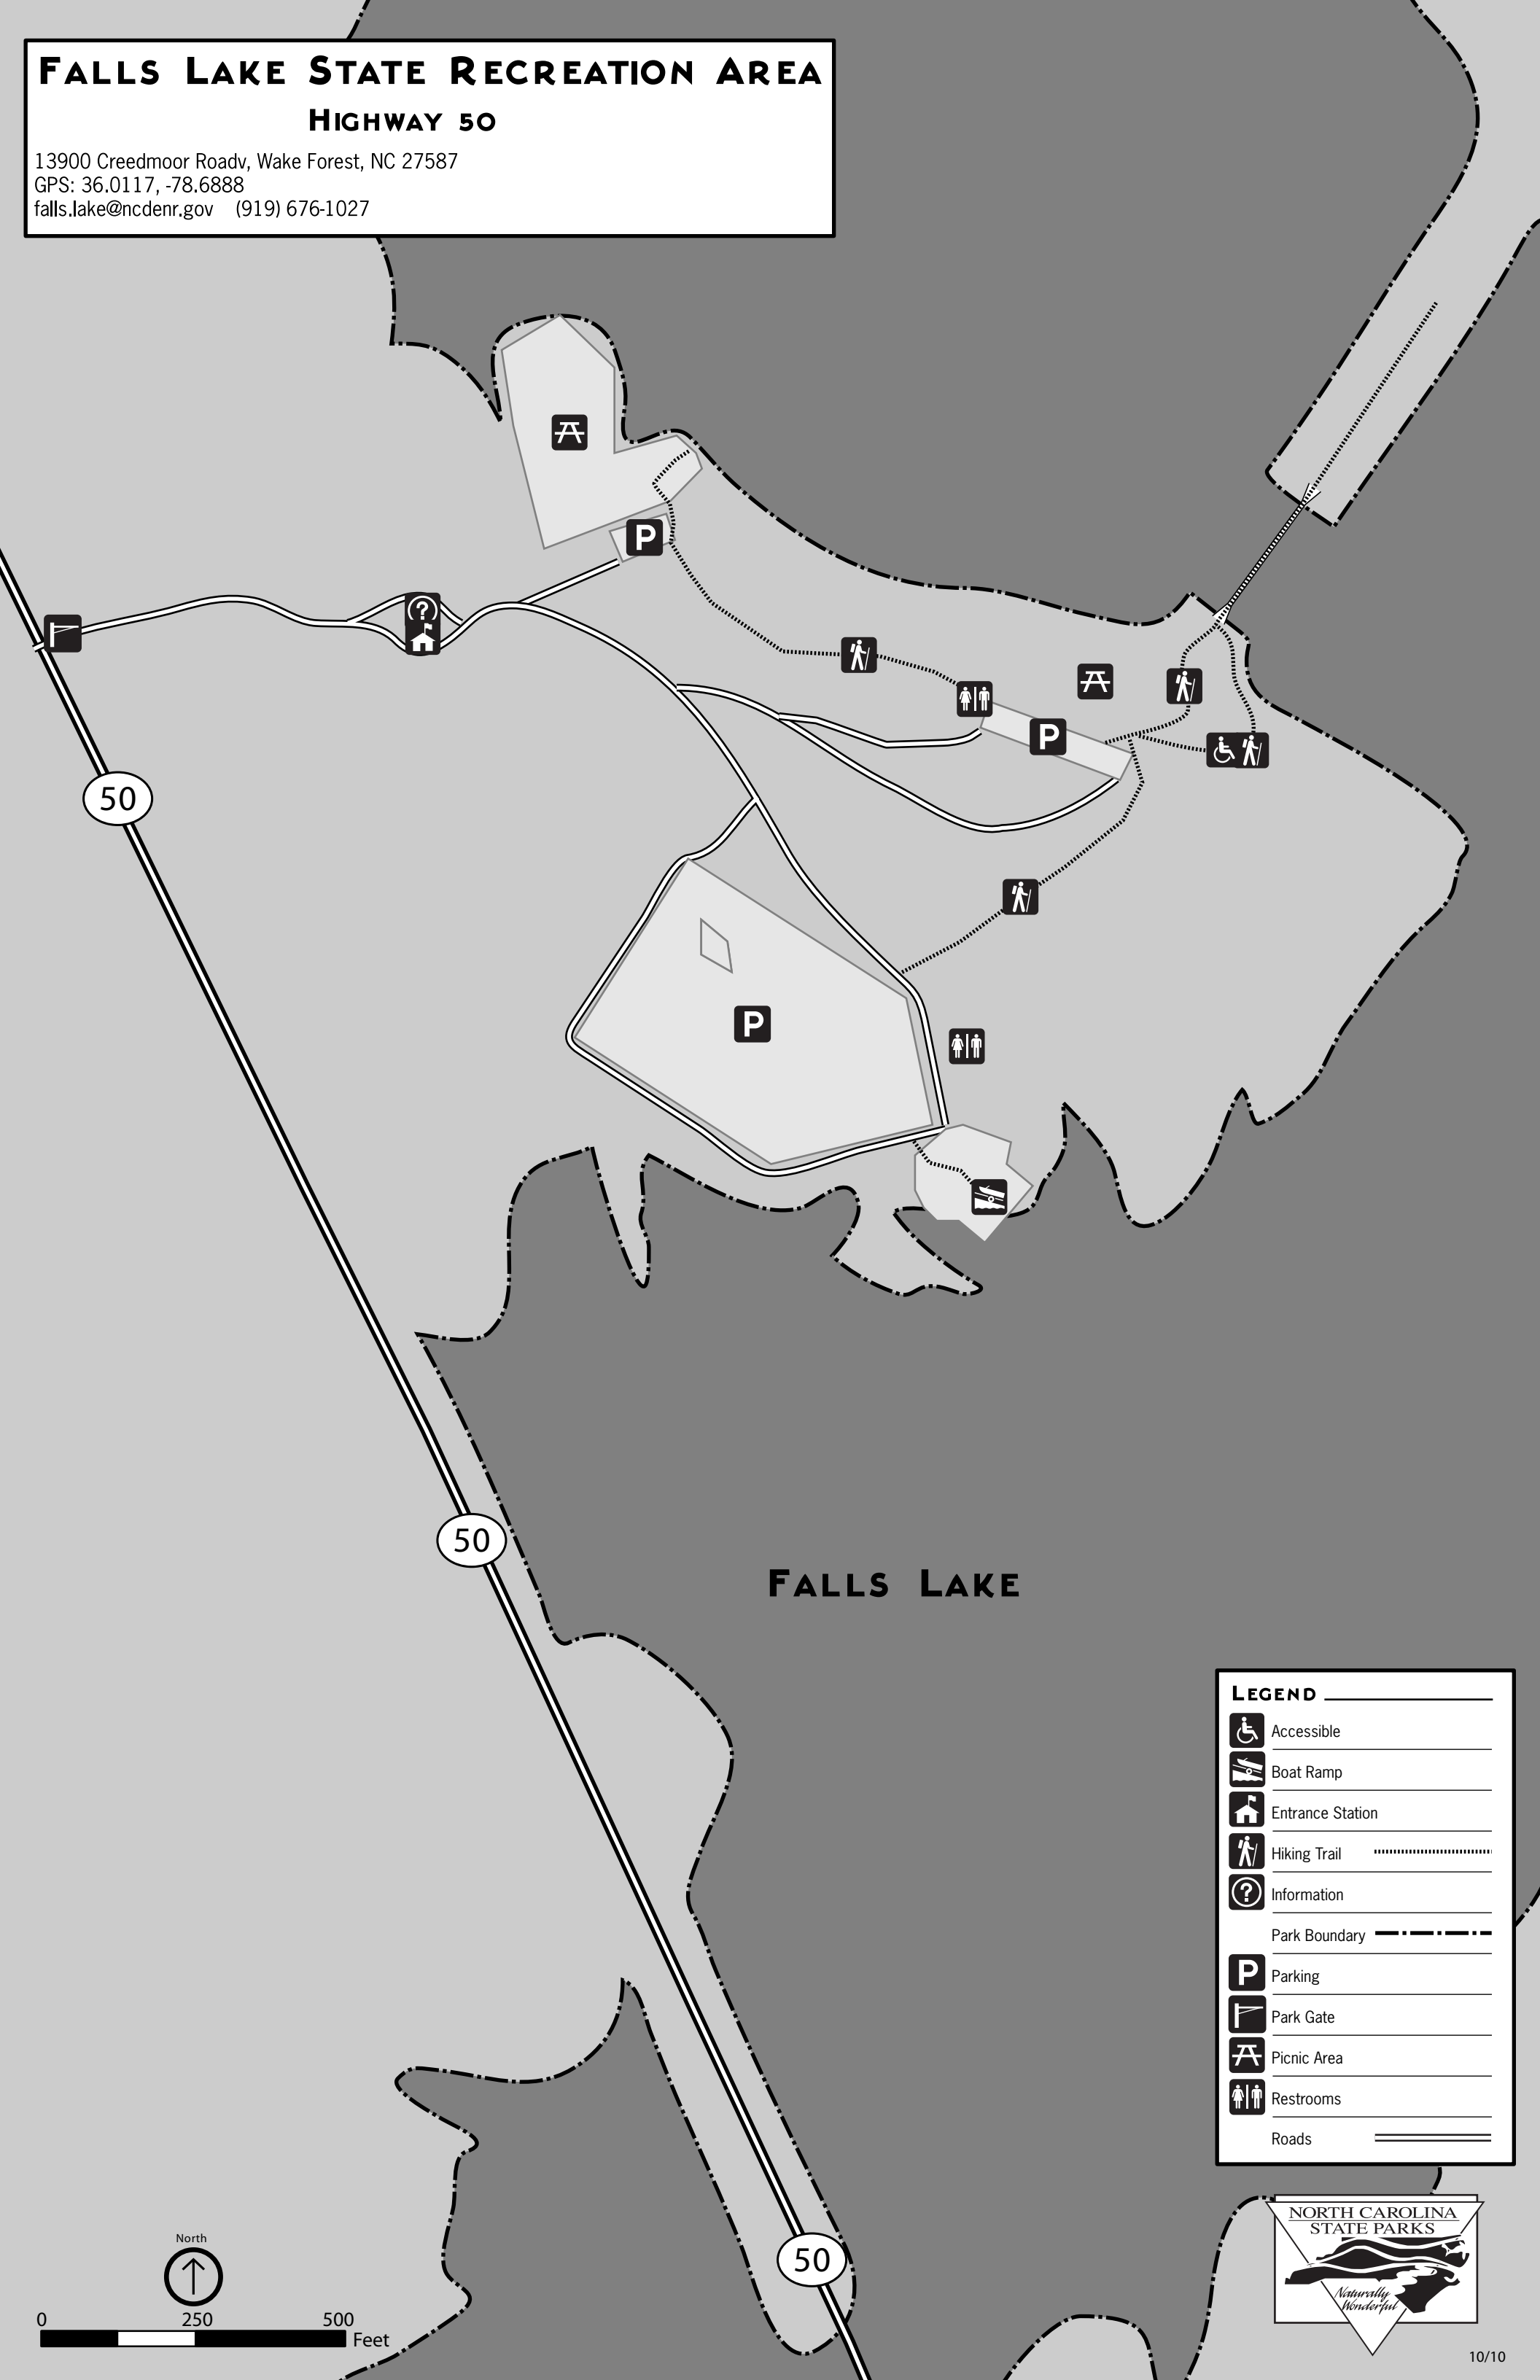

FALLS LAKE STATE RECREATION AREA

HIGHWAY 50

13900 Creedmoor Road, Wake Forest, NC 27587

GPS: 36.0117, -78.6888

falls.lake@ncdenr.gov (919) 676-1027

LEGEND	
	Accessible
	Boat Ramp
	Entrance Station
	Hiking Trail
	Information
	Park Boundary
	Parking
	Park Gate
	Picnic Area
	Restrooms
	Roads