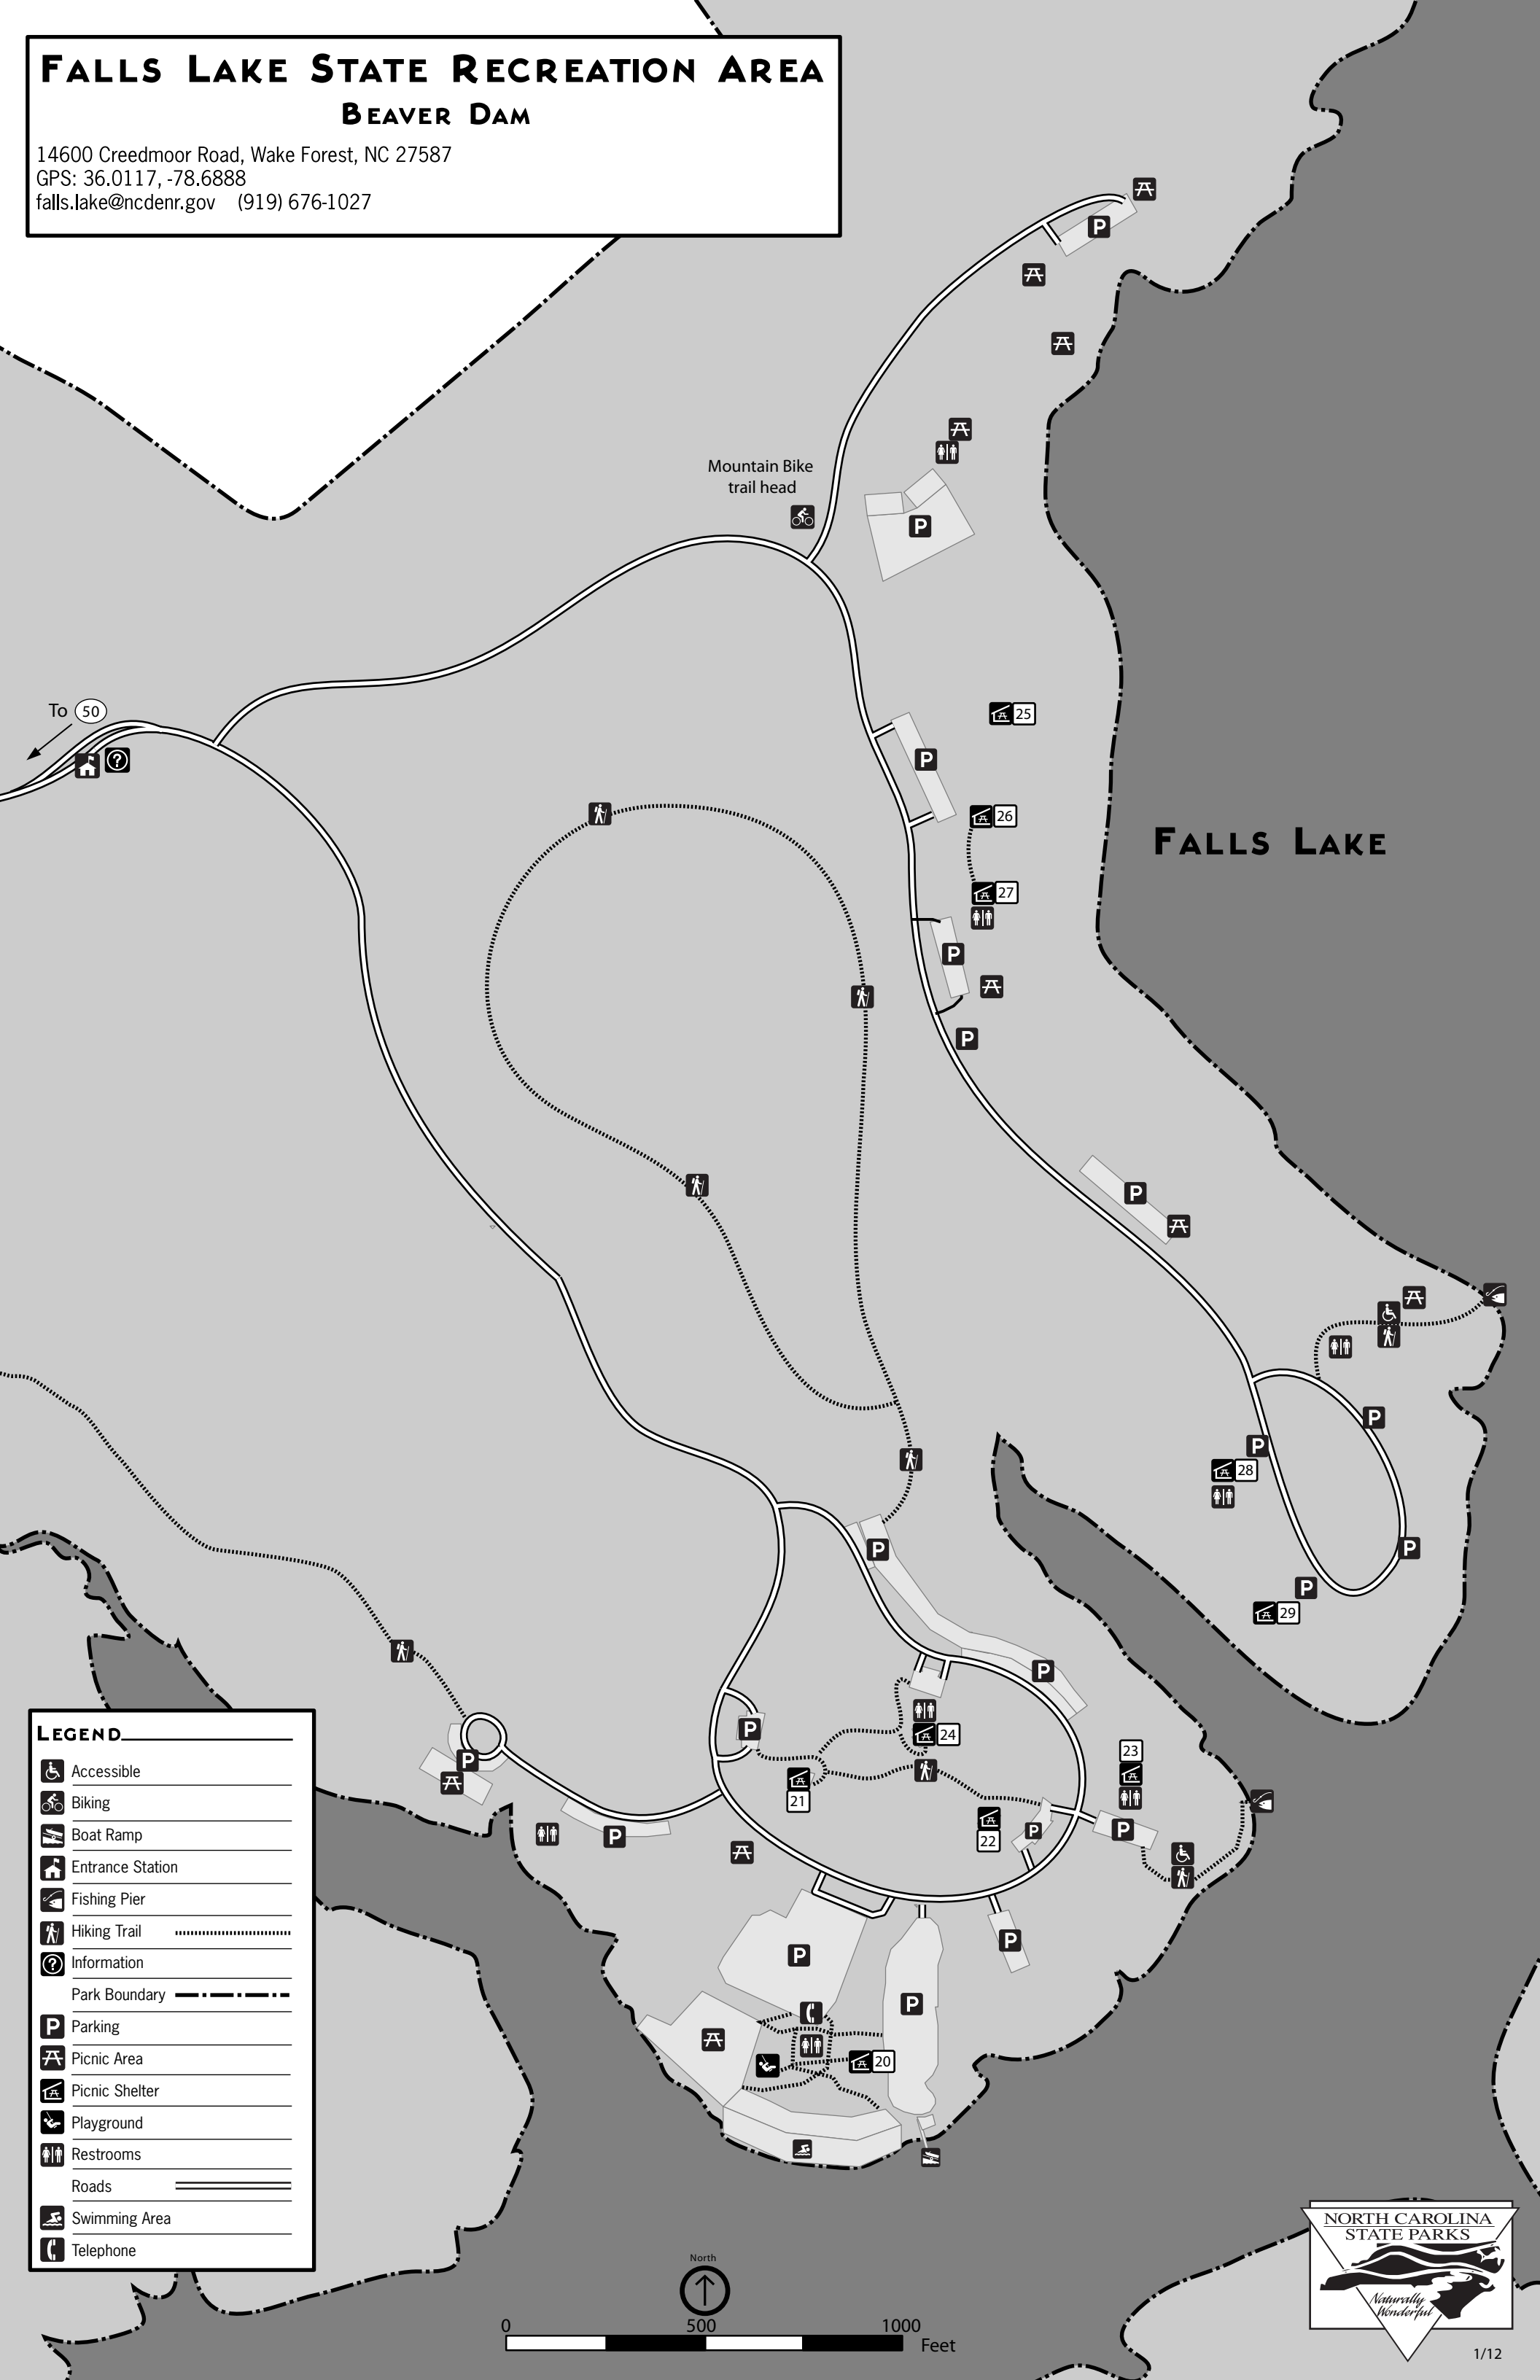

FALLS LAKE STATE RECREATION AREA

BEAVER DAM

14600 Creedmoor Road, Wake Forest, NC 27587

GPS: 36.0117, -78.6888

falls.lake@ncdenr.gov (919) 676-1027

To 50

FALLS LAKE

LEGEND

- Accessible
- Biking
- Boat Ramp
- Entrance Station
- Fishing Pier
- Hiking Trail
- Information
- Park Boundary
- Parking
- Picnic Area
- Picnic Shelter
- Playground
- Restrooms
- Roads
- Swimming Area
- Telephone