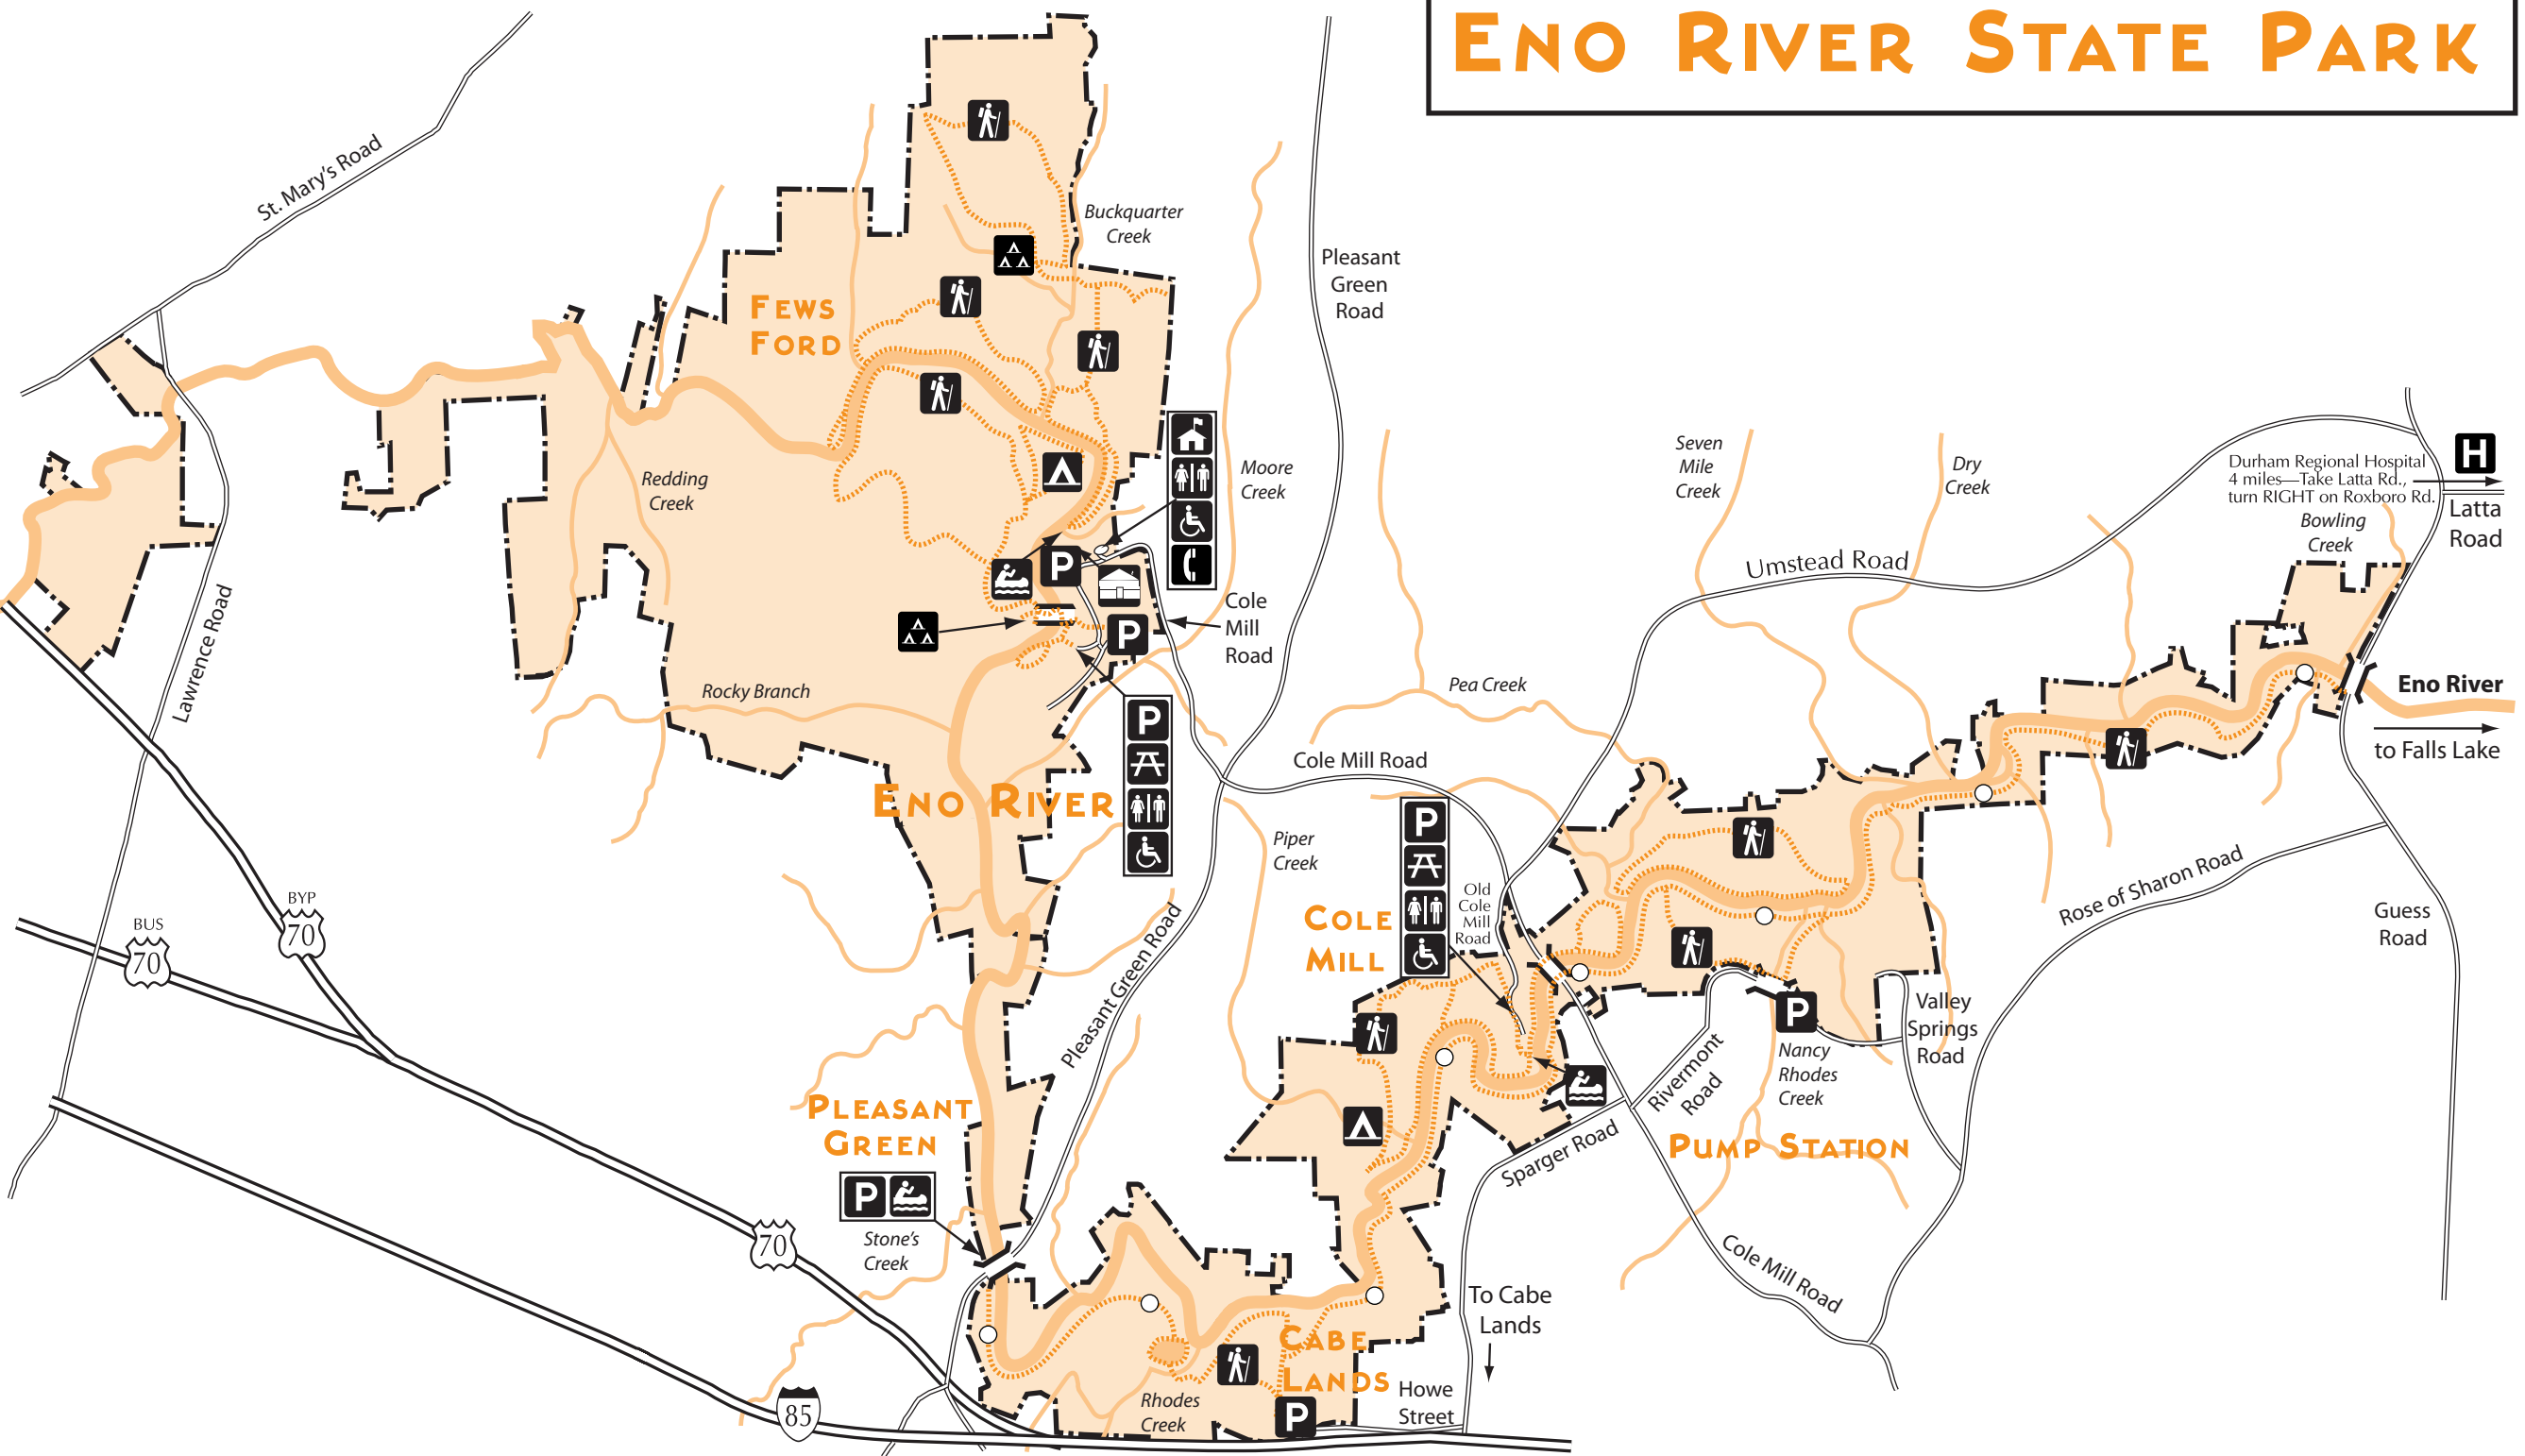

ENO RIVER STATE PARK

LEGEND			
	Accessible		Historic Site - Piper-Cox House
	Bridge		Hospital - Durham Regional
	Canoe Access		Emergency 911
	Foot Bridge		Park Boundary
	Group Camping		Park Office
	Hiking Trail		Parking
	- Mountains-to-Sea State Trail		Picnic Area
			Primitive Camping
			Restrooms
			Roads
			Telephone
			Waterways

Scan this code with your smartphone to visit the Eno River website.