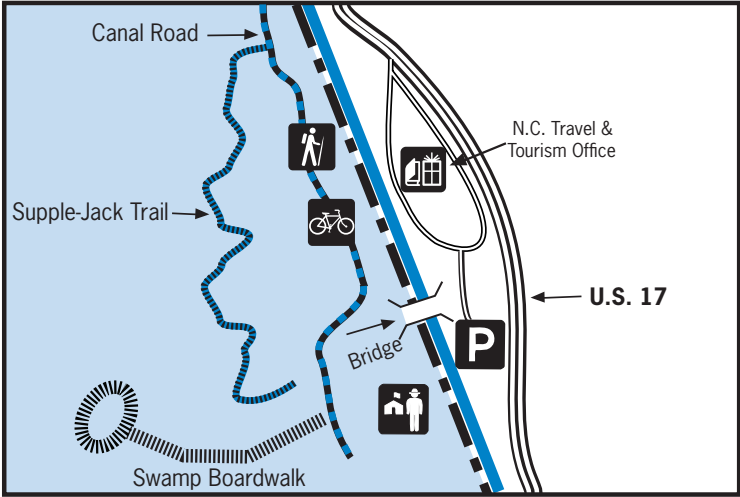

Dismal Swamp State Park

Legend

Biking	Dashed Blue Line	Parking
Boardwalk	Pocosin R.N.H. Area*	Roads
Boundary Line	State Line	Dismal Swamp Canal Welcome Center (not affiliated with state parks)
Bridge	Fern R.N.H. Area*	Waterways
Hiking	Park Visitor Center	White Cedar R.N.H. Area*

Hiking is permitted on all trails. *Registered Natural Heritage (R.N.H.)