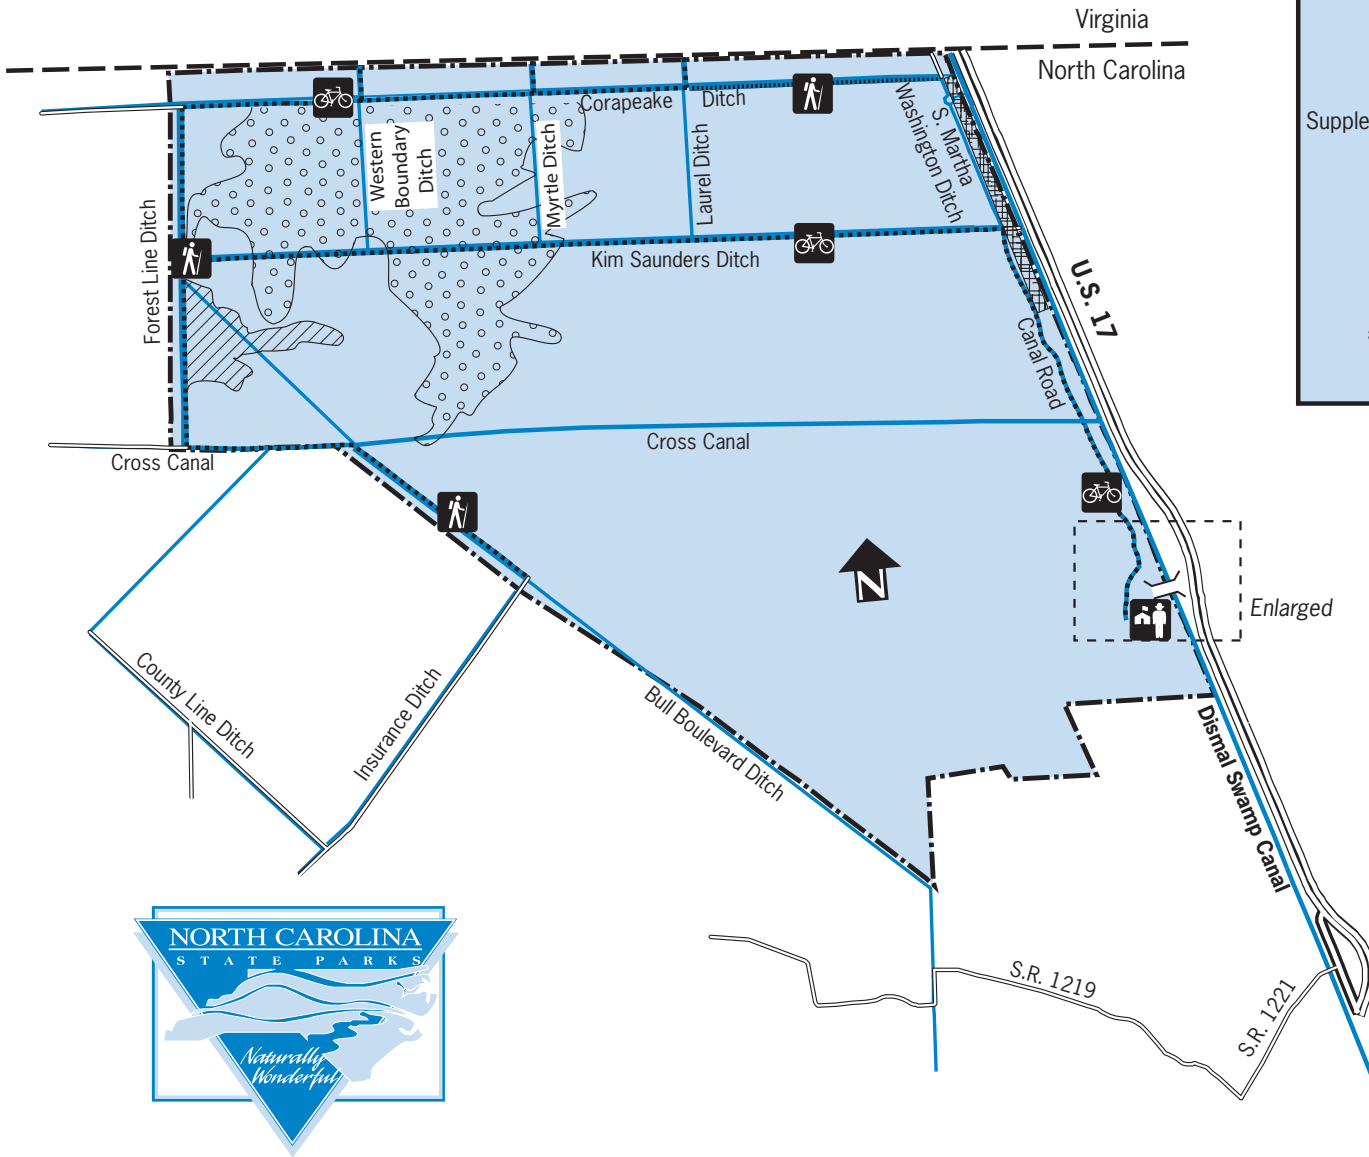

Dismal Swamp State Park

Legend

Biking	Dashed Blue Line	Parking
Boardwalk	Pocosin R.N.H. Area*	Roads
Boundary Line	State Line	Dismal Swamp Canal Welcome Center (not affiliated with state parks)
Bridge	Fern R.N.H. Area*	Waterways
Hiking	Park Visitor Center	White Cedar R.N.H. Area*

Hiking is permitted on all trails. *Registered Natural Heritage (R.N.H.)